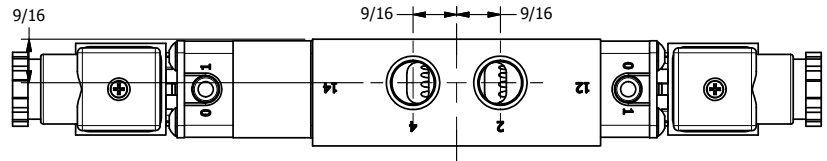

4 3 2 1

3/8" NPTF PORTS
5-PLACES

4 3 2 1

AAA
PRODUCTS
INTERNATIONAL

**AAA PRODUCTS
INTERNATIONAL**
7114 Harry Hines Blvd
Dallas, TX 75235

TITLE: 3/8" SIDE PORT, DBL SOL, 2 POS,
DETENT, SOL RTRN, BRASS & SS,
INTRINSICALLY SAFE