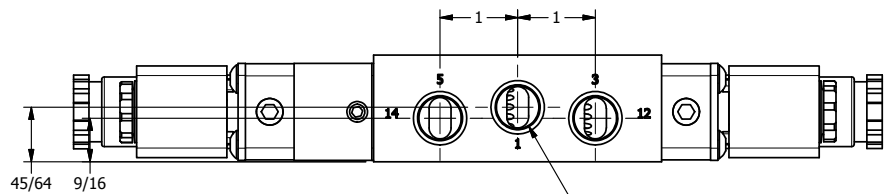

4 3 2 1

3/8" NPTF PORTS
5-PLACES

4 3 2 1

AAA
PRODUCTS
INTERNATIONAL

**AAA PRODUCTS
INTERNATIONAL**
7114 Harry Hines Blvd
Dallas, TX 75235

TITLE: 3/8" SIDE PORT, DBL SOL, 2 POS,
DETENT, SOL RTRN, BRASS & SS,
INTRINSICALLY SAFE