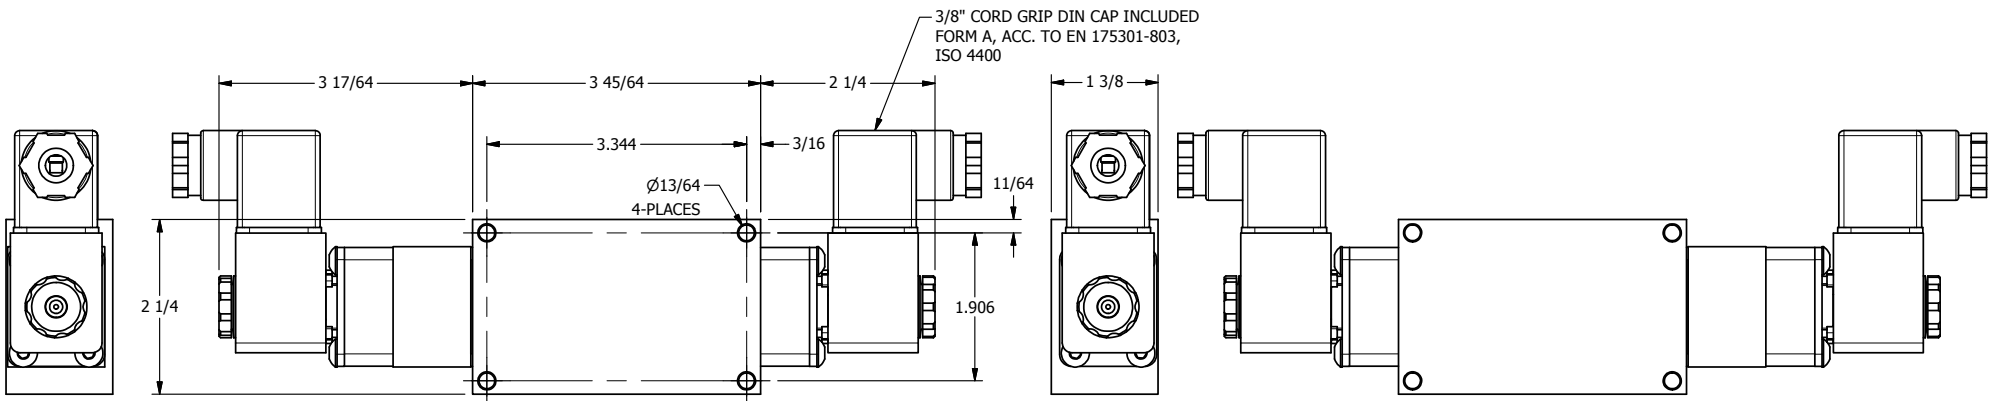

4 3 2 1

3/8" NPTF PORTS
5-PLACES

4 3 2 1

AAA
PRODUCTS
INTERNATIONAL

**AAA PRODUCTS
INTERNATIONAL**
7114 Harry Hines Blvd
Dallas, TX 75235

TITLE: 3/8" SIDE PORT, DBL SOL, 2 POS,
DETENT, SOL RTRN, BRASS & SS,
INTRINSICALLY SAFE

DRAWING NO.:
DIM_ZESS3AQ

THE INFORMATION CONTAINED WITHIN THIS DOCUMENT IS PROPRIETARY TO AAA PRODUCTS AND MAY NOT BE DISCLOSED WITHOUT PRIOR WRITTEN CONSENT