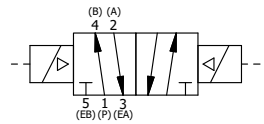

4 3 2 1

3/8" CORD GRIP DIN CAP INCLUDED  
FORM A, ACC. TO EN 175301-803,  
ISO 4400

4 3 2

**AAA**  
PRODUCTS  
INTERNATIONAL

**AAA PRODUCTS  
INTERNATIONAL**  
7114 Harry Hines Blvd  
Dallas, TX 75235

TITLE: 3/8" SIDE PORT, DBL SOL, 2 POS,  
SOL RTRN, BR & SS, INTR SAFE,  
DUST EXCLDR, EXT PILOT