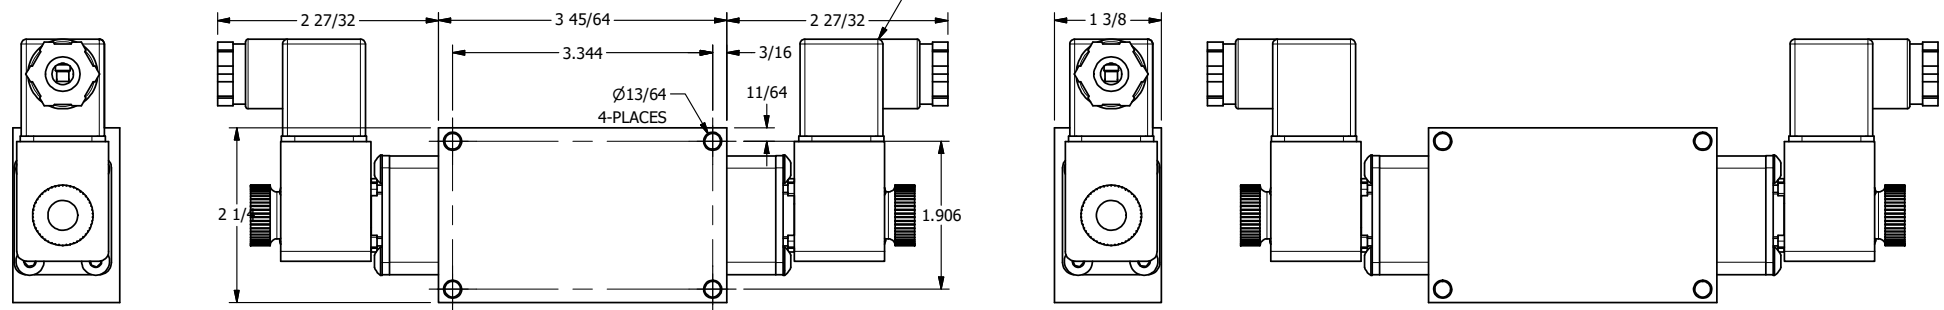

4 3 2 1

3/8" CORD GRIP DIN CAP INCLUDED  
FORM A, ACC. TO EN 175301-803,  
ISO 4400

4 3 2

**AAA**  
PRODUCTS  
INTERNATIONAL

**AAA PRODUCTS  
INTERNATIONAL**  
7114 Harry Hines Blvd  
Dallas, TX 75235

TITLE: 3/8" SIDE PORT, DBL SOL, 2 POS,  
SOL RTRN, BR & SS, INTR SAFE,  
DUST EXCLDR, EXT PILOT

DRAWING NO.:  
DIM\_ZESS3ALZ

THE INFORMATION CONTAINED WITHIN THIS DOCUMENT IS PROPRIETARY TO AAA PRODUCTS AND MAY NOT BE DISCLOSED WITHOUT PRIOR WRITTEN CONSENT