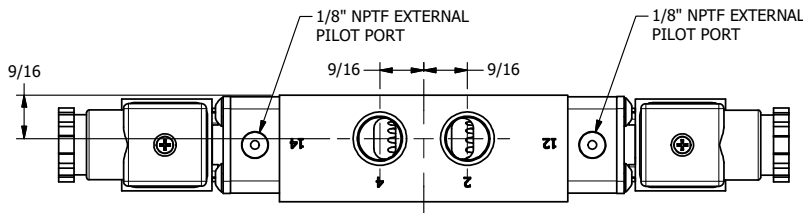

4 3 2 1

3/8" CORD GRIP DIN CAP INCLUDED  
FORM A, ACC. TO EN 175301-803,  
ISO 4400

4 3 2

**AAA**  
PRODUCTS  
INTERNATIONAL

**AAA PRODUCTS  
INTERNATIONAL**  
7114 Harry Hines Blvd  
Dallas, TX 75235

TITLE: 3/8" SIDE PORT, DBL SOL, 2 POS,  
SOL RTRN, BR & SS, INTR SAFE,  
DUST EXCLDR, EXT PILOT