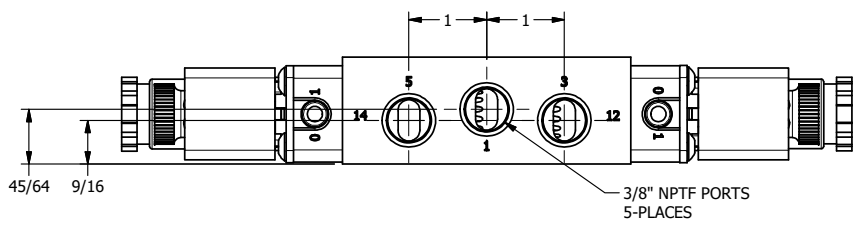

4 3 2 1

3/8" CORD GRIP DIN CAP INCLUDED  
FORM A, ACC. TO EN 175301-803,  
ISO 4400

4 3 2

**AAA**  
PRODUCTS  
INTERNATIONAL

**AAA PRODUCTS  
INTERNATIONAL**  
7114 Harry Hines Blvd  
Dallas, TX 75235

TITLE: 3/8" SIDE PORT, DBL SOL, 2 POS,  
SOL RTRN, BR & SS, INTR SAFE,  
DUST EXCLDR, EXT PILOT