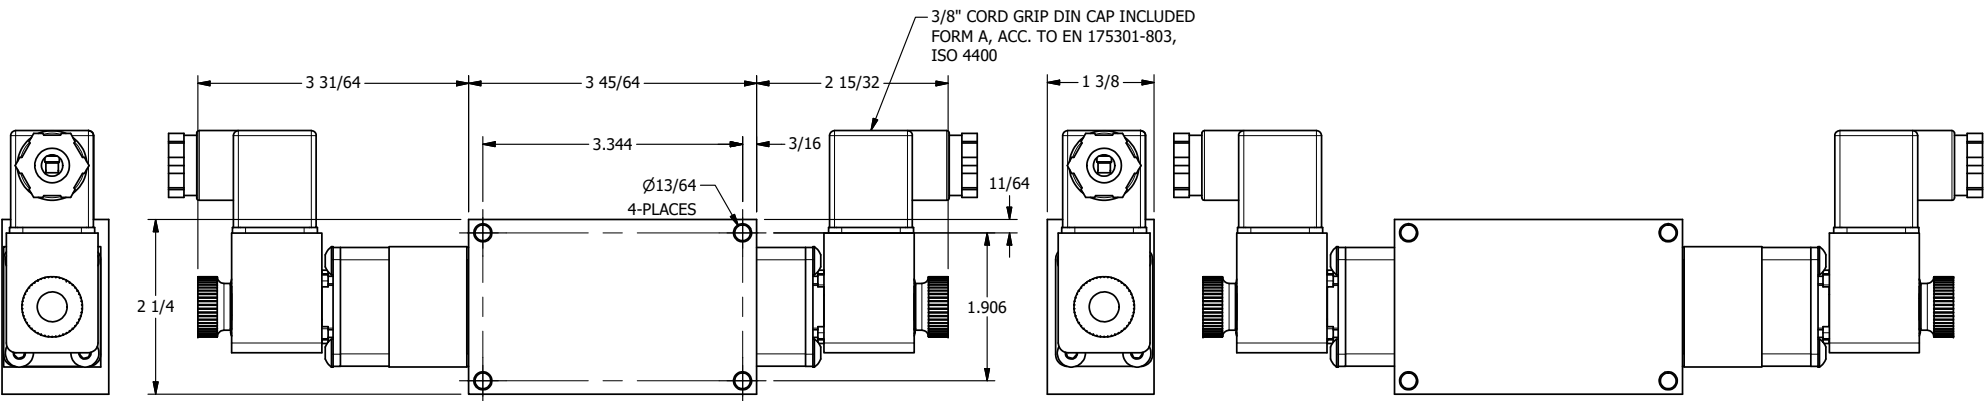

4 | 3 | 2 | 1

 <p>AAA PRODUCTS INTERNATIONAL 7114 Harry Hines Blvd Dallas, TX 75235</p>	<p>TITLE: 3/8" SIDE PORT, DBL SOL, 2 POS, DETENT, INTR SAFE, BR & SS, DUST EXCLDR</p>	<p>DRAWING NO.: DIM_ZESS3ALQ</p>
---	---	--------------------------------------