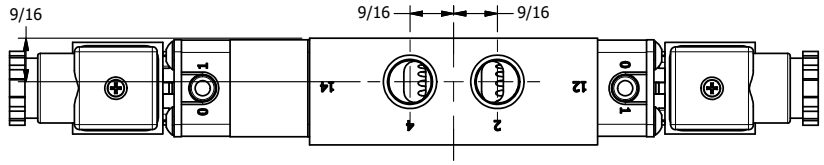

4 | 3 | 2 | 1

 <p>AAA PRODUCTS INTERNATIONAL 7114 Harry Hines Blvd Dallas, TX 75235</p>	<p>TITLE: 3/8" SIDE PORT, DBL SOL, 2 POS, DETENT, INTR SAFE, BR & SS, DUST EXCLDR</p>	<p>DRAWING NO.: DIM_ZESS3ALQ</p>
---	---	--------------------------------------