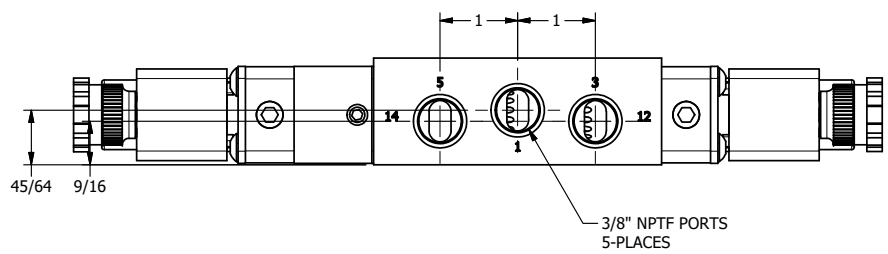

4 | 3 | 2 | 1

 <p>AAA PRODUCTS INTERNATIONAL 7114 Harry Hines Blvd Dallas, TX 75235</p>	<p>TITLE: 3/8" SIDE PORT, DBL SOL, 2 POS, DETENT, INTR SAFE, BR & SS, DUST EXCLDR</p>	<p>DRAWING NO.: DIM_ZESS3ALQ</p>
---	---	--------------------------------------