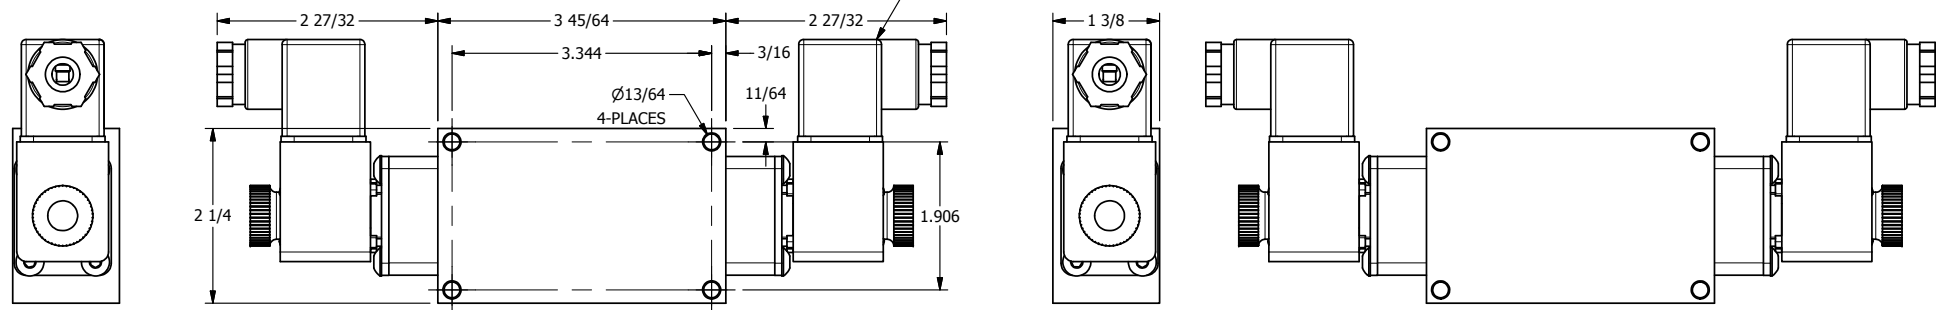

4 3 2 1

3/8" CORD GRIP DIN CAP INCLUDED
FORM A, ACC. TO EN 175301-803,
ISO 4400

4 3 2 1

AAA
PRODUCTS
INTERNATIONAL

**AAA PRODUCTS
INTERNATIONAL**
7114 Harry Hines Blvd
Dallas, TX 75235

TITLE: 3/8" SIDE PORT, DBL SOL, 2 POS,
FRCTN POS, SOL RTRN, BRASS & SS,
INTR SAFE, 24VDC, DUST EXCLDR

DRAWING NO.:
DIM_ZESS3AL

THE INFORMATION CONTAINED WITHIN THIS DOCUMENT IS PROPRIETARY TO AAA PRODUCTS AND MAY NOT BE DISCLOSED WITHOUT PRIOR WRITTEN CONSENT