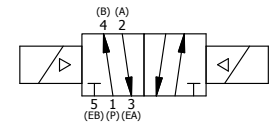

4 3 2 1

3/8" CORD GRIP DIN CAP INCLUDED
FORM A, ACC. TO EN 175301-803,
ISO 4400

4 3 2 1

AAA
PRODUCTS
INTERNATIONAL

**AAA PRODUCTS
INTERNATIONAL**
7114 Harry Hines Blvd
Dallas, TX 75235

TITLE: 3/8" SIDE PORT, DBL SOL, 2 POS,
FRCTN POS, SOL RTRN, BRASS & SS,
INTR SAFE, 24VDC, DUST EXCLDR