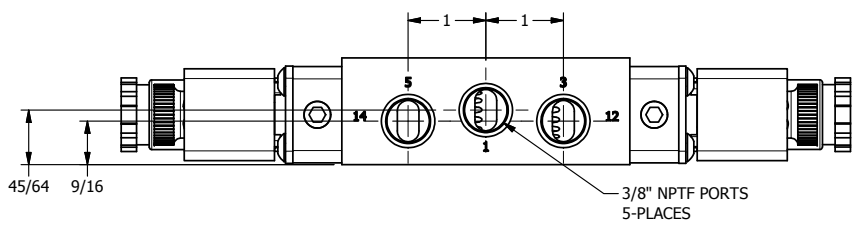

4 3 2 1

3/8" CORD GRIP DIN CAP INCLUDED
FORM A, ACC. TO EN 175301-803,
ISO 4400

4 3 2 1

AAA
PRODUCTS
INTERNATIONAL

**AAA PRODUCTS
INTERNATIONAL**
7114 Harry Hines Blvd
Dallas, TX 75235

TITLE: 3/8" SIDE PORT, DBL SOL, 2 POS,
FRCTN POS, SOL RTRN, BRASS & SS,
INTR SAFE, 24VDC, DUST EXCLDR

DRAWING NO.:
DIM_ZESS3AL

THE INFORMATION CONTAINED WITHIN THIS DOCUMENT IS PROPRIETARY TO AAA PRODUCTS AND MAY NOT BE DISCLOSED WITHOUT PRIOR WRITTEN CONSENT