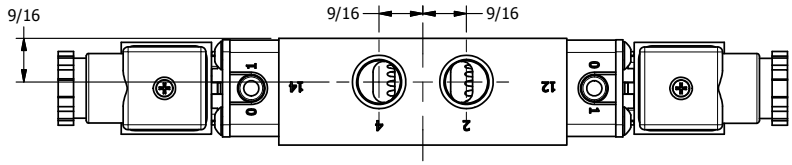

4 3 2 1

3/8" CORD GRIP DIN CAP INCLUDED
FORM A, ACC. TO EN 175301-803,
ISO 4400

4 3 2 1

AAA
PRODUCTS
INTERNATIONAL

**AAA PRODUCTS
INTERNATIONAL**
7114 Harry Hines Blvd
Dallas, TX 75235

TITLE: 3/8" SIDE PORT, DBL SOL, 2 POS,
FRCTN POS, SOL RTRN, BRASS & SS,
INTR SAFE, 24VDC, DUST EXCLDR