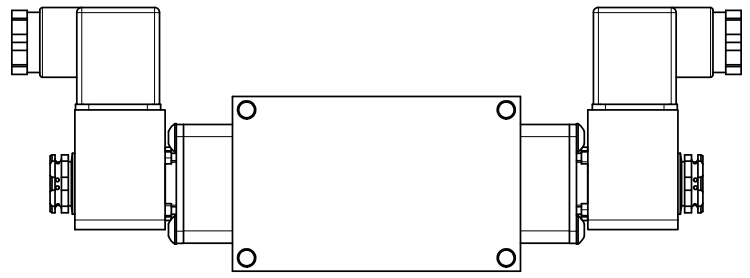

4 3 2 1

3/8" CORD GRIP DIN CAP INCLUDED  
FORM A, ACC. TO EN 175301-803,  
ISO 4400

4 3 2 1

**AAA**  
PRODUCTS  
INTERNATIONAL

**AAA PRODUCTS  
INTERNATIONAL**  
7114 Harry Hines Blvd  
Dallas, TX 75235

TITLE: 3/8" SIDE PORT, DBL SOL, 2 POS,  
FRCTN POS, SOL RTRN, BRASS & SS,  
INTR SAFE, 24VDC, SIDE VENT

DRAWING NO.:  
DIM\_ZESS3AC

THE INFORMATION CONTAINED WITHIN THIS DOCUMENT IS PROPRIETARY TO AAA PRODUCTS AND MAY NOT BE DISCLOSED WITHOUT PRIOR WRITTEN CONSENT