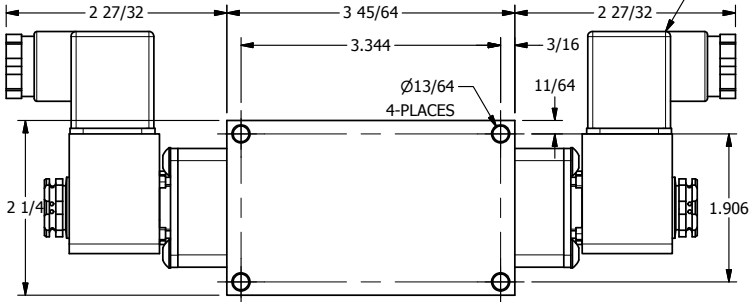

4 3 2 1

3/8" CORD GRIP DIN CAP INCLUDED  
FORM A, ACC. TO EN 175301-803,  
ISO 4400

4 3 2 1

**AAA**  
PRODUCTS  
INTERNATIONAL

**AAA PRODUCTS  
INTERNATIONAL**  
7114 Harry Hines Blvd  
Dallas, TX 75235

TITLE: 3/8" SIDE PORT, DBL SOL, 2 POS,  
FRCTN POS, SOL RTRN, BRASS & SS,  
INTR SAFE, 24VDC, SIDE VENT

DRAWING NO.:  
DIM\_ZESS3AC

THE INFORMATION CONTAINED WITHIN THIS DOCUMENT IS PROPRIETARY TO AAA PRODUCTS AND MAY NOT BE DISCLOSED WITHOUT PRIOR WRITTEN CONSENT