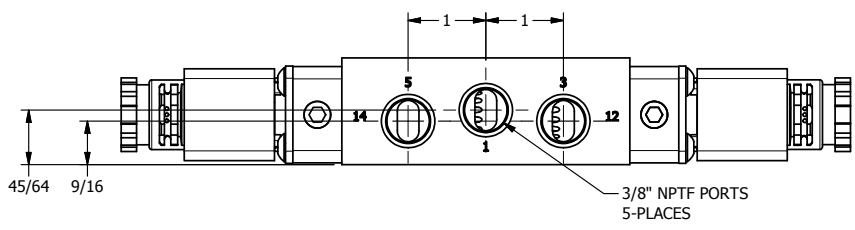

4 3 2 1

3/8" CORD GRIP DIN CAP INCLUDED  
FORM A, ACC. TO EN 175301-803,  
ISO 4400

4 3 2 1

**AAA**  
PRODUCTS  
INTERNATIONAL

**AAA PRODUCTS  
INTERNATIONAL**  
7114 Harry Hines Blvd  
Dallas, TX 75235

TITLE: 3/8" SIDE PORT, DBL SOL, 2 POS,  
FRCTN POS, SOL RTRN, BRASS & SS,  
INTR SAFE, 24VDC, SIDE VENT