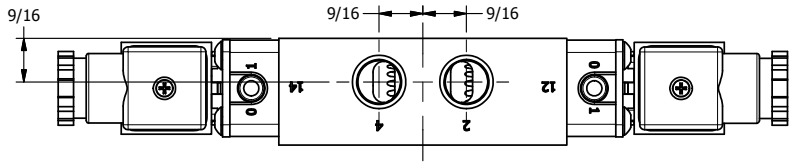

4 3 2 1

3/8" CORD GRIP DIN CAP INCLUDED  
FORM A, ACC. TO EN 175301-803,  
ISO 4400

4 3 2 1

**AAA**  
PRODUCTS  
INTERNATIONAL

**AAA PRODUCTS  
INTERNATIONAL**  
7114 Harry Hines Blvd  
Dallas, TX 75235

TITLE: 3/8" SIDE PORT, DBL SOL, 2 POS,  
FRCTN POS, SOL RTRN, BRASS & SS,  
INTR SAFE, 24VDC, SIDE VENT