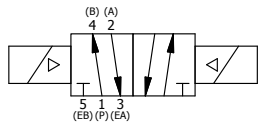

4 3 2 1

3/8" CORD GRIP DIN CAP INCLUDED  
FORM A, ACC. TO EN 175301-803,  
ISO 4400

4 3 2 1

**AAA**  
PRODUCTS  
INTERNATIONAL

**AAA PRODUCTS  
INTERNATIONAL**  
7114 Harry Hines Blvd  
Dallas, TX 75235

TITLE: 3/8" SIDE PORT, DBL SOL, 2 POS,  
FRCTN POS, SOL RTRN, BRASS & SS,  
INTR SAFE, 24VDC, SIDE VENT