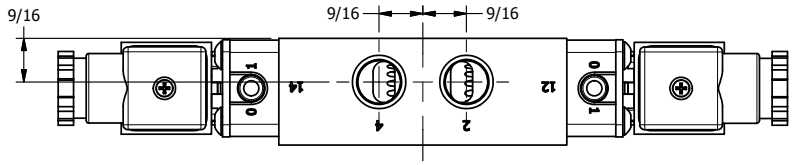

4 3 2 1

3/8" CORD GRIP DIN CAP INCLUDED
FORM A, ACC. TO EN 175301-803,
ISO 4400

4 3 2 1

AAA
PRODUCTS
INTERNATIONAL

**AAA PRODUCTS
INTERNATIONAL**
7114 Harry Hines Blvd
Dallas, TX 75235

TITLE: 3/8" SIDE PORT, DBL SOL, 2 POS,
FRICTION POS, SOL RTRN, BRASS &
STAINLESS, INTR SAFE, 24VDC