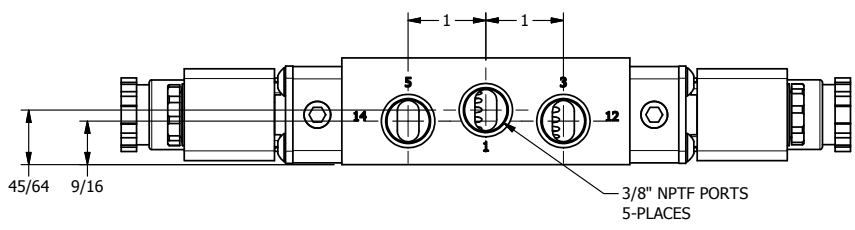

4 3 2 1

3/8" CORD GRIP DIN CAP INCLUDED
FORM A, ACC. TO EN 175301-803,
ISO 4400

4 3 2 1

AAA
PRODUCTS
INTERNATIONAL

**AAA PRODUCTS
INTERNATIONAL**
7114 Harry Hines Blvd
Dallas, TX 75235

TITLE: 3/8" SIDE PORT, DBL SOL, 2 POS,
FRICTION POS, SOL RTRN, BRASS &
STAINLESS, INTR SAFE, 24VDC

DRAWING NO.:
DIM_ZESS3A

THE INFORMATION CONTAINED WITHIN THIS DOCUMENT IS PROPRIETARY TO AAA PRODUCTS AND MAY NOT BE DISCLOSED WITHOUT PRIOR WRITTEN CONSENT