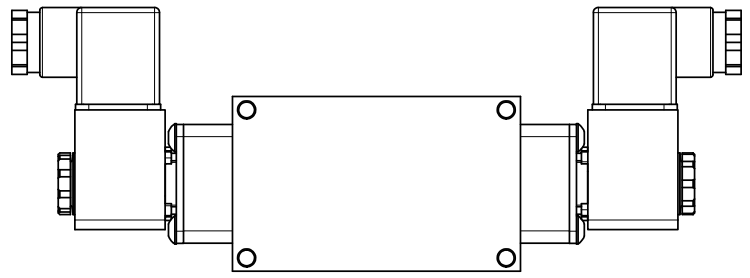

4 3 2 1

3/8" CORD GRIP DIN CAP INCLUDED
FORM A, ACC. TO EN 175301-803,
ISO 4400

4 3 2 1

AAA
PRODUCTS
INTERNATIONAL

**AAA PRODUCTS
INTERNATIONAL**
7114 Harry Hines Blvd
Dallas, TX 75235

TITLE: 3/8" SIDE PORT, DBL SOL, 2 POS,
FRICTION POS, SOL RTRN, BRASS &
STAINLESS, INTR SAFE, 24VDC

DRAWING NO.:
DIM_ZESS3A

THE INFORMATION CONTAINED WITHIN THIS DOCUMENT IS PROPRIETARY TO AAA PRODUCTS AND MAY NOT BE DISCLOSED WITHOUT PRIOR WRITTEN CONSENT