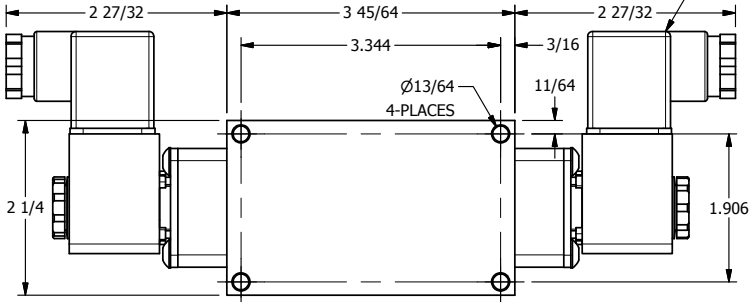

4 3 2 1

3/8" CORD GRIP DIN CAP INCLUDED
FORM A, ACC. TO EN 175301-803,
ISO 4400

4 3 2 1

AAA
PRODUCTS
INTERNATIONAL

**AAA PRODUCTS
INTERNATIONAL**
7114 Harry Hines Blvd
Dallas, TX 75235

TITLE: 3/8" SIDE PORT, DBL SOL, 2 POS,
FRICTION POS, SOL RTRN, BRASS &
STAINLESS, INTR SAFE, 24VDC

DRAWING NO.:
DIM_ZESS3A

THE INFORMATION CONTAINED WITHIN THIS DOCUMENT IS PROPRIETARY TO AAA PRODUCTS AND MAY NOT BE DISCLOSED WITHOUT PRIOR WRITTEN CONSENT