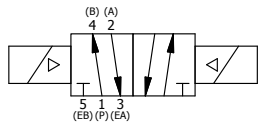

4 3 2 1

3/8" CORD GRIP DIN CAP INCLUDED
FORM A, ACC. TO EN 175301-803,
ISO 4400

4 3 2 1

AAA
PRODUCTS
INTERNATIONAL

**AAA PRODUCTS
INTERNATIONAL**
7114 Harry Hines Blvd
Dallas, TX 75235

TITLE: 3/8" SIDE PORT, DBL SOL, 2 POS,
FRICTION POS, SOL RTRN, BRASS &
STAINLESS, INTR SAFE, 24VDC