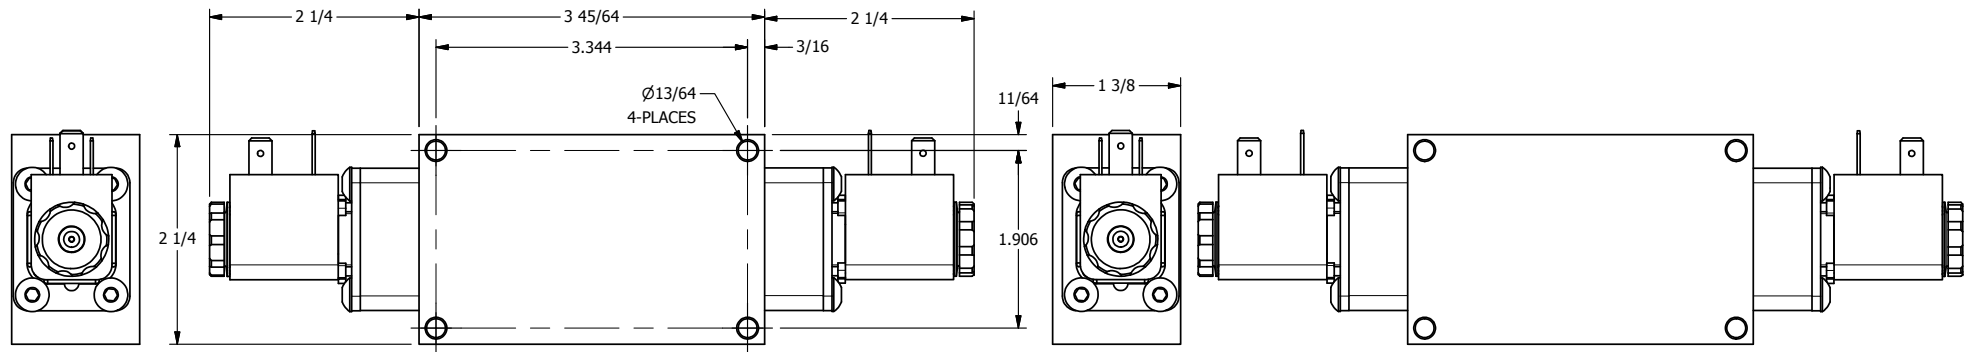

11mm/INDUSTRIAL TYPE B  
DIN 43650 STYLE

3/8" NPTF PORTS  
5-PLACES

**AAA**  
PRODUCTS  
INTERNATIONAL

**AAA PRODUCTS  
INTERNATIONAL**  
7114 Harry Hines Blvd  
Dallas, TX 75235

TITLE: 3/8" SIDE PORT, DBL SOL, 2 POS,  
FRICTION POS, SOL RTRN,  
BRASS & STAINLESS

DRAWING NO.:  
DIM\_ZESS3

THE INFORMATION CONTAINED WITHIN THIS DOCUMENT IS PROPRIETARY TO AAA PRODUCTS AND MAY NOT BE DISCLOSED WITHOUT PRIOR WRITTEN CONSENT