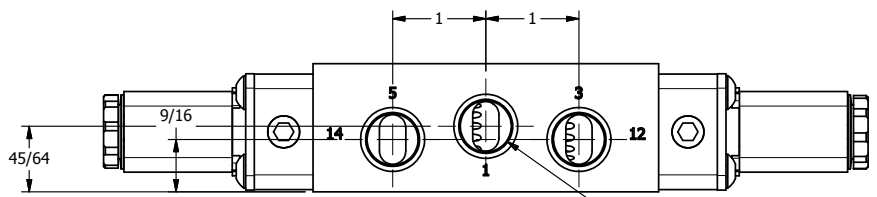

11mm/INDUSTRIAL TYPE B  
DIN 43650 STYLE

3/8" NPTF PORTS  
5-PLACES

**AAA**  
PRODUCTS  
INTERNATIONAL

**AAA PRODUCTS  
INTERNATIONAL**  
7114 Harry Hines Blvd  
Dallas, TX 75235

TITLE: 3/8" SIDE PORT, DBL SOL, 2 POS,  
FRICTION POS, SOL RTRN,  
BRASS & STAINLESS