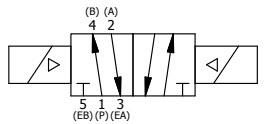

11mm/INDUSTRIAL TYPE B  
DIN 43650 STYLE

3/8" NPTF PORTS  
5-PLACES

**AAA**  
PRODUCTS  
INTERNATIONAL

**AAA PRODUCTS  
INTERNATIONAL**  
7114 Harry Hines Blvd  
Dallas, TX 75235

TITLE: 3/8" SIDE PORT, DBL SOL, 2 POS,  
FRICTION POS, SOL RTRN,  
BRASS & STAINLESS