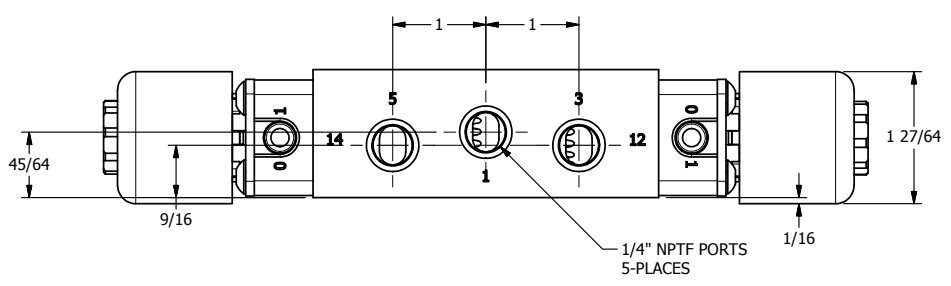

4 | 3 | 2 | 1

4 | 3 | 2 | 1

**AAA**  
PRODUCTS  
INTERNATIONAL

**AAA PRODUCTS  
INTERNATIONAL**  
7114 Harry Hines Blvd  
Dallas, TX 75235

TITLE: 1/4" SIDE PORT, DBL SOL, 2 POS,  
FRCTN POS, SOL RTRN, BRASS & SS,  
EXPL PROOF, EXT PILOT

DRAWING NO.:  
DIM\_ZESS2XZ

THE INFORMATION CONTAINED WITHIN THIS DOCUMENT IS PROPRIETARY TO AAA PRODUCTS AND MAY NOT BE DISCLOSED WITHOUT PRIOR WRITTEN CONSENT