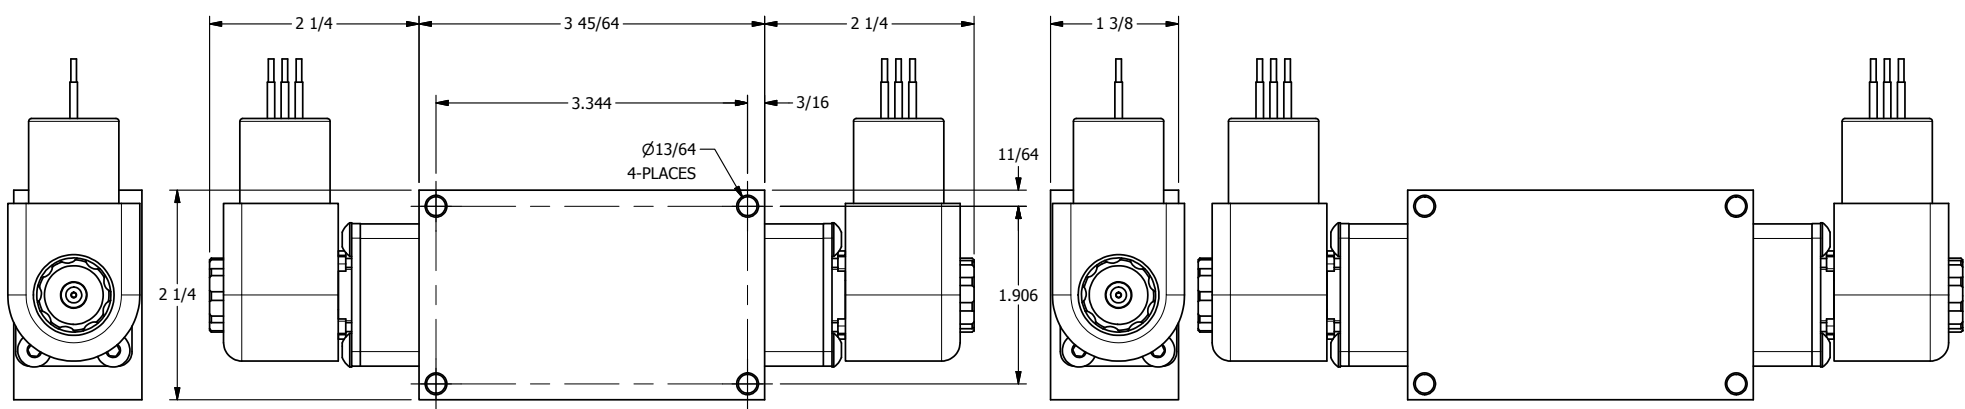

4 | 3 | 2 | 1

4 | 3 | 2 | 1

**AAA**  
PRODUCTS  
INTERNATIONAL

**AAA PRODUCTS  
INTERNATIONAL**  
7114 Harry Hines Blvd  
Dallas, TX 75235

TITLE: 1/4" SIDE PORT, DBL SOL, 2 POS,  
FRCTN POS, SOL RTRN, BRASS & SS,  
EXPL PROOF, EXT PILOT