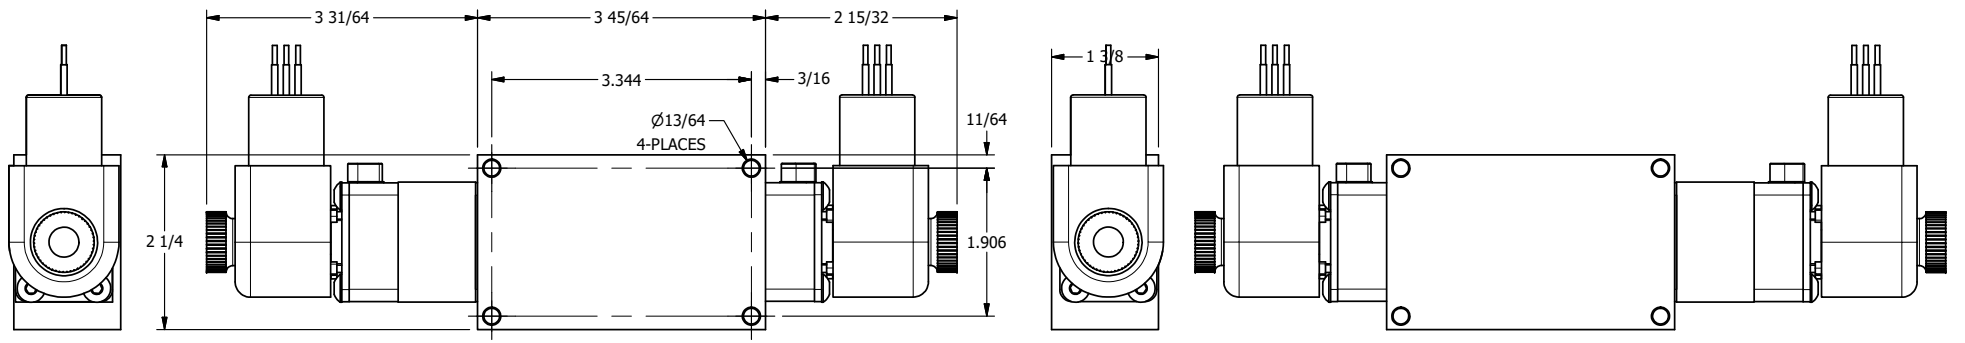

4 | 3 | 2 | 1

4 | 3 | 2 | 1

	AAA PRODUCTS INTERNATIONAL 7114 Harry Hines Blvd Dallas, TX 75235	TITLE 1/4" SIDE PORT, DBL SOL, 2 POS, DETENT, EXPL PROOF, BR & SS, DUST EXCLDR	DRAWING NO.: DIM_ZESS2XOLQ
--	--	---	--------------------------------------