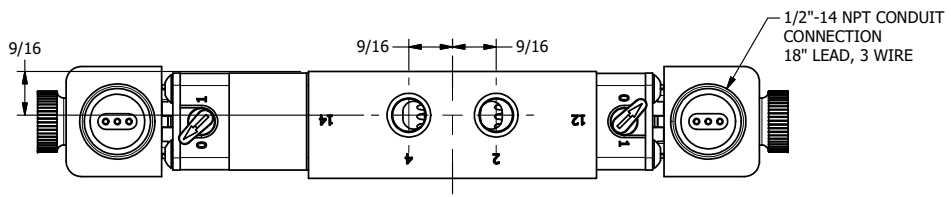

4 | 3 | 2 | 1

4 | 3 | 2 | 1

	AAA PRODUCTS INTERNATIONAL 7114 Harry Hines Blvd Dallas, TX 75235	TITLE 1/4" SIDE PORT, DBL SOL, 2 POS, DETENT, EXPL PROOF, BR & SS, DUST EXCLDR	DRAWING NO.: DIM_ZESS2XOLQ
--	--	---	--------------------------------------