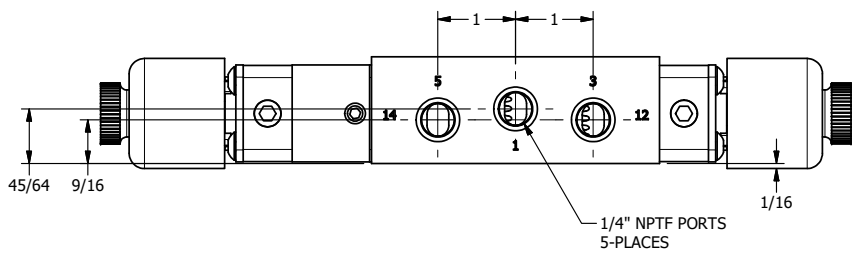

4 | 3 | 2 | 1

4 | 3 | 2 | 1

	AAA PRODUCTS INTERNATIONAL 7114 Harry Hines Blvd Dallas, TX 75235	TITLE 1/4" SIDE PORT, DBL SOL, 2 POS, DETENT, EXPL PROOF, BR & SS, DUST EXCLDR	DRAWING NO.: DIM_ZESS2XOLQ
--	--	---	--------------------------------------