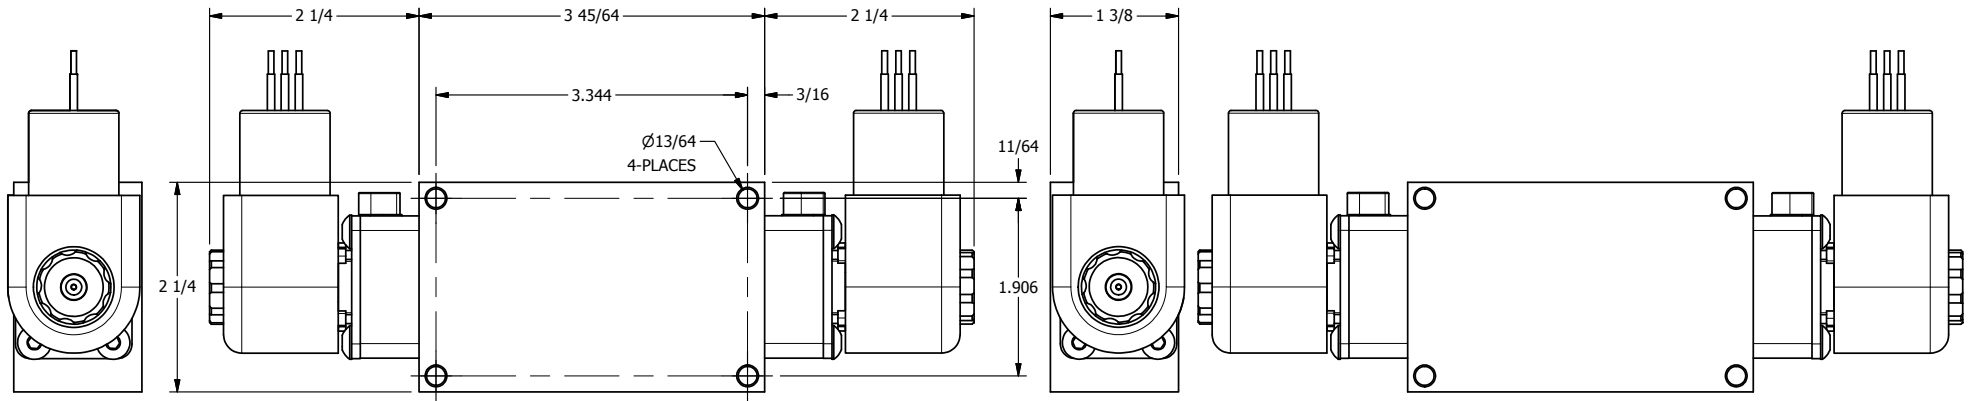

4 3 2 1

**AAA**  
PRODUCTS  
INTERNATIONAL

**AAA PRODUCTS INTERNATIONAL**  
7114 Harry Hines Blvd  
Dallas, TX 75235

TITLE: 1/4" SIDE PORT, DBL SOL, 2 POS,  
FRICTION POS, SOL RTRN, BRASS &  
SS, EXPL PROOF, LCKNG OVRD

DRAWING NO.:  
DIM\_ZESS2XO

4 3 2 1

THE INFORMATION CONTAINED WITHIN THIS DOCUMENT IS PROPRIETARY TO AAA PRODUCTS AND MAY NOT BE DISCLOSED WITHOUT PRIOR WRITTEN CONSENT