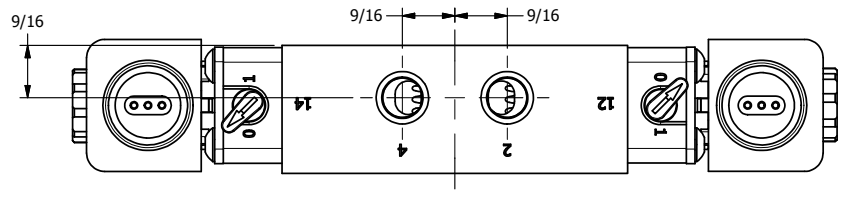

4 3 2 1

**AAA**  
PRODUCTS  
INTERNATIONAL

**AAA PRODUCTS INTERNATIONAL**  
7114 Harry Hines Blvd  
Dallas, TX 75235

TITLE: 1/4" SIDE PORT, DBL SOL, 2 POS,  
FRICTION POS, SOL RTRN, BRASS &  
SS, EXPL PROOF, LCKNG OVRD

DRAWING NO.:  
DIM\_ZESS2XO

4 3 2 1

THE INFORMATION CONTAINED WITHIN THIS DOCUMENT IS PROPRIETARY TO AAA PRODUCTS AND MAY NOT BE DISCLOSED WITHOUT PRIOR WRITTEN CONSENT