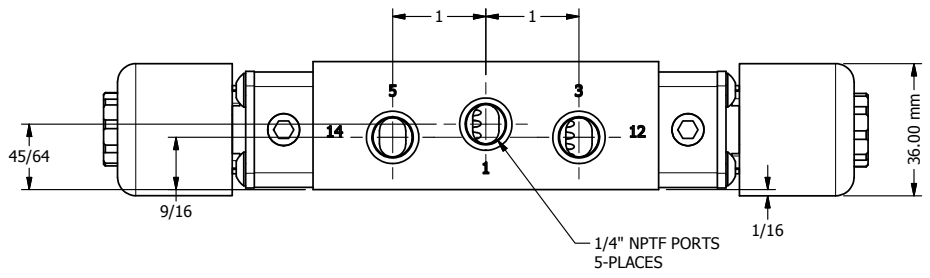

4 3 2 1

**AAA**  
PRODUCTS  
INTERNATIONAL

**AAA PRODUCTS INTERNATIONAL**  
7114 Harry Hines Blvd  
Dallas, TX 75235

TITLE: 1/4" SIDE PORT, DBL SOL, 2 POS,  
FRICTION POS, SOL RTRN, BRASS &  
SS, EXPL PROOF, LCKNG OVRD

DRAWING NO.:  
DIM\_ZESS2XO

4 3 2 1

THE INFORMATION CONTAINED WITHIN THIS DOCUMENT IS PROPRIETARY TO AAA PRODUCTS AND MAY NOT BE DISCLOSED WITHOUT PRIOR WRITTEN CONSENT