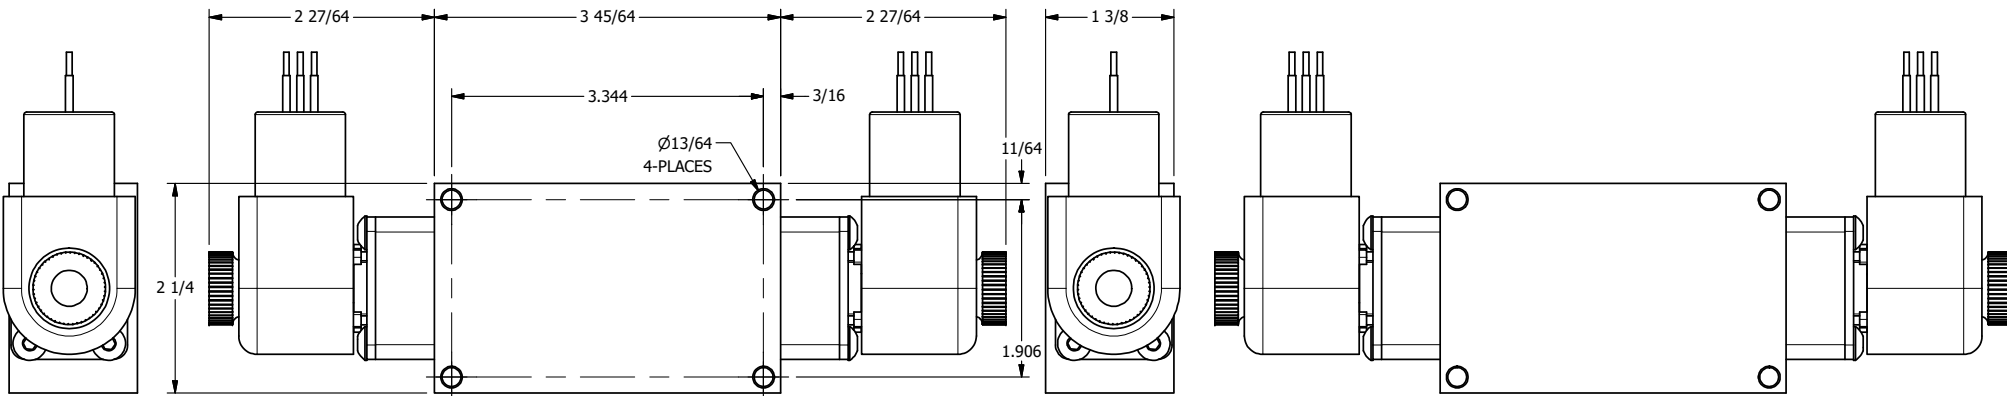

4 3 2 1

B

B

A

A

**AAA**  
PRODUCTS  
INTERNATIONAL

**AAA PRODUCTS  
INTERNATIONAL**  
7114 Harry Hines Blvd  
Dallas, TX 75235

TITLE: 1/4" SIDE PORT, DBL SOL, 2 POS,  
SOL RTRN, BR & SS, EXPL PROOF,  
DUST EXCLDR, EXT PILOT

DRAWING NO.:  
DIM\_ZESS2XLZ

4 3 2

THE INFORMATION CONTAINED WITHIN THIS DOCUMENT IS PROPRIETARY TO AAA PRODUCTS AND MAY NOT BE DISCLOSED WITHOUT PRIOR WRITTEN CONSENT