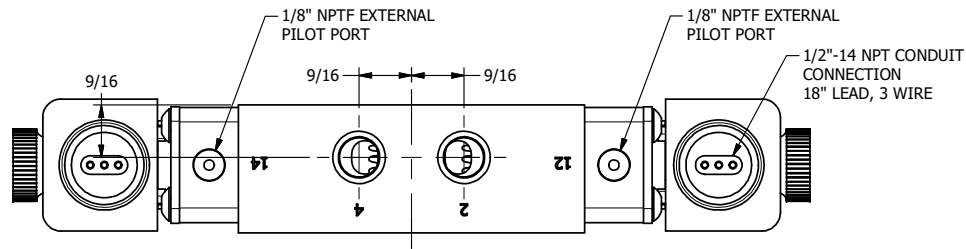

4 3 2 1

B

B

A

A

**AAA**  
PRODUCTS  
INTERNATIONAL

**AAA PRODUCTS  
INTERNATIONAL**  
7114 Harry Hines Blvd  
Dallas, TX 75235

TITLE: 1/4" SIDE PORT, DBL SOL, 2 POS,  
SOL RTRN, BR & SS, EXPL PROOF,  
DUST EXCLDR, EXT PILOT

DRAWING NO.:  
DIM\_ZESS2XLZ

4 3 2

THE INFORMATION CONTAINED WITHIN THIS DOCUMENT IS PROPRIETARY TO AAA PRODUCTS AND MAY NOT BE DISCLOSED WITHOUT PRIOR WRITTEN CONSENT