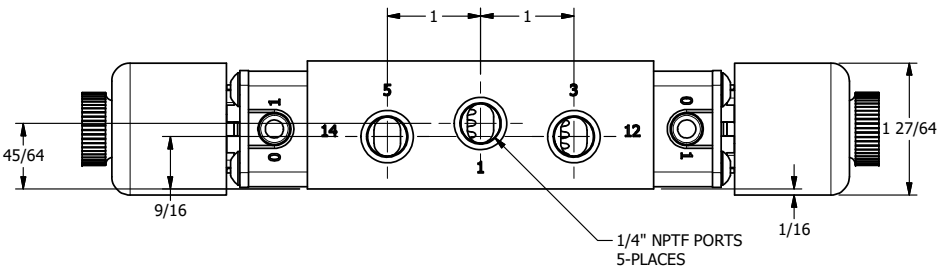

4 3 2 1

B

B

A

A

**AAA**  
PRODUCTS  
INTERNATIONAL

**AAA PRODUCTS  
INTERNATIONAL**  
7114 Harry Hines Blvd  
Dallas, TX 75235

TITLE: 1/4" SIDE PORT, DBL SOL, 2 POS,  
SOL RTRN, BR & SS, EXPL PROOF,  
DUST EXCLDR, EXT PILOT

DRAWING NO.:  
DIM\_ZESS2XLZ

4 3 2

THE INFORMATION CONTAINED WITHIN THIS DOCUMENT IS PROPRIETARY TO AAA PRODUCTS AND MAY NOT BE DISCLOSED WITHOUT PRIOR WRITTEN CONSENT