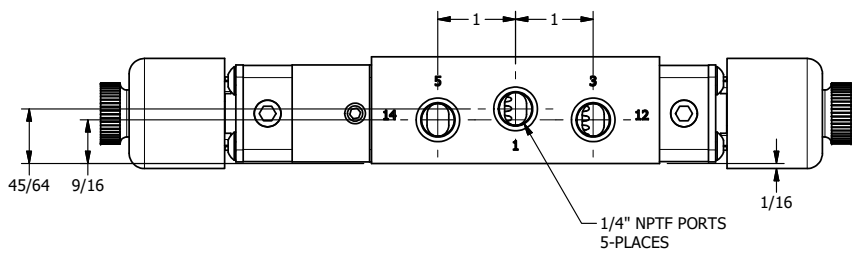

4 | 3 | 2 | 1

4 | 3 | 2 | 1

	AAA PRODUCTS INTERNATIONAL 7114 Harry Hines Blvd Dallas, TX 75235	TITLE 1/4" SIDE PORT, DBL SOL, 2 POS, DETENT, EXPL PROOF, BR & SS, DUST EXCLDR	DRAWING NO.: DIM_ZESS2XLQ
--	--	---	-------------------------------------