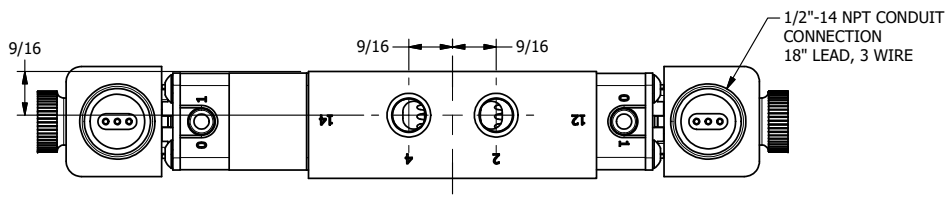

4 | 3 | 2 | 1

4 | 3 | 2 | 1

	AAA PRODUCTS INTERNATIONAL 7114 Harry Hines Blvd Dallas, TX 75235	TITLE 1/4" SIDE PORT, DBL SOL, 2 POS, DETENT, EXPL PROOF, BR & SS, DUST EXCLDR	DRAWING NO.: DIM_ZESS2XLQ
--	--	---	-------------------------------------