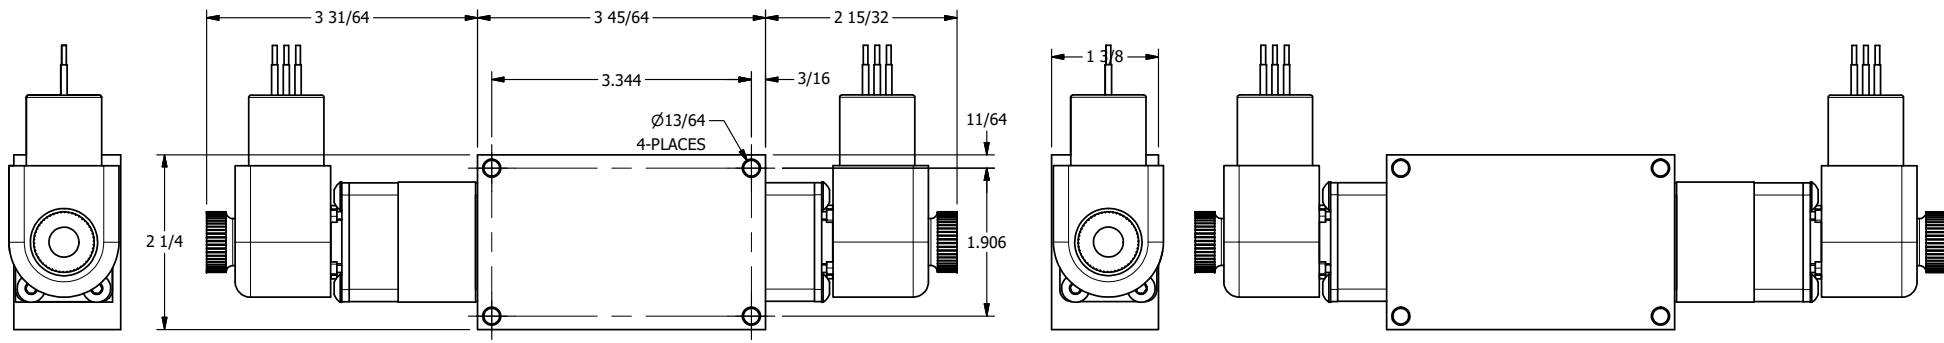

4 | 3 | 2 | 1

4 | 3 | 2 | 1

	AAA PRODUCTS INTERNATIONAL 7114 Harry Hines Blvd Dallas, TX 75235	TITLE 1/4" SIDE PORT, DBL SOL, 2 POS, DETENT, EXPL PROOF, BR & SS, DUST EXCLDR	DRAWING NO.: DIM_ZESS2XLQ
--	--	---	-------------------------------------