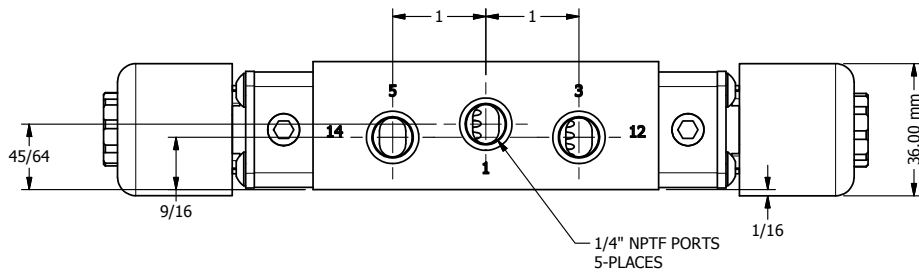

4 | 3 | 2 | 1

4 | 3 | 2

TITLE: 1/4" SIDE PORT, DBL SOL, 2 POS,
FRICTION POS, SOL RTRN, BRASS &
STAINLESS, EXPLOSION PROOF

DRAWING NO.:
DIM_ZESS2X

THE INFORMATION CONTAINED WITHIN THIS DOCUMENT IS PROPRIETARY TO AAA PRODUCTS AND MAY NOT BE DISCLOSED WITHOUT PRIOR WRITTEN CONSENT