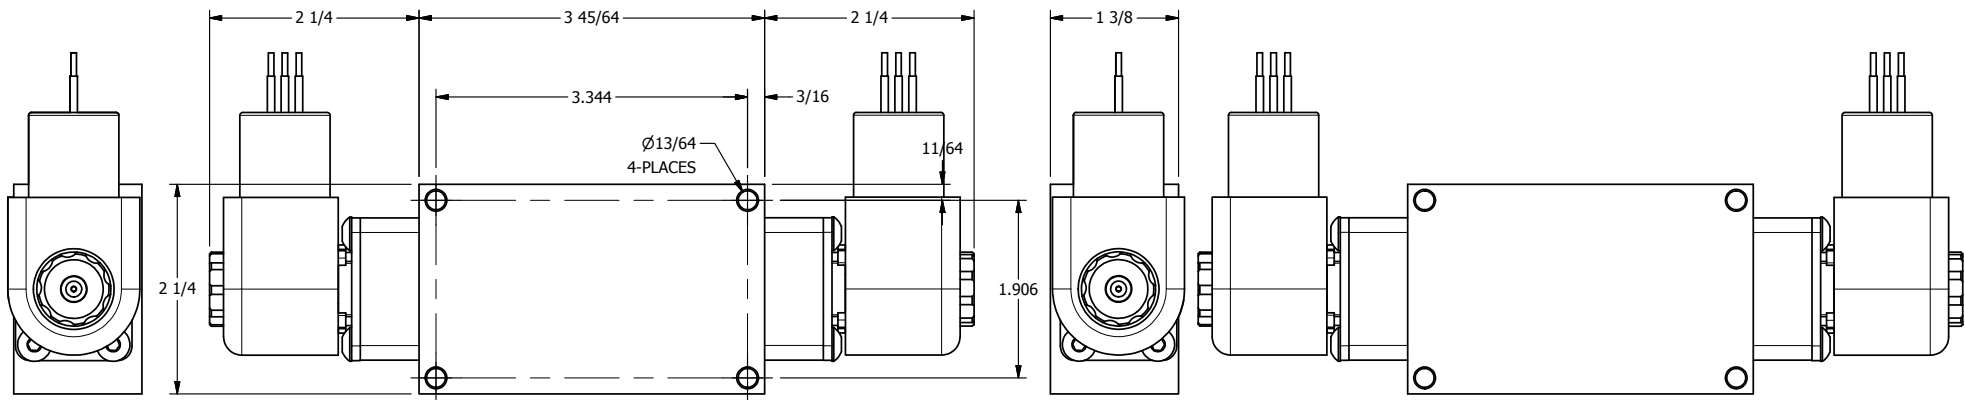

4 | 3 | 2 | 1

4 | 3 | 2

TITLE: 1/4" SIDE PORT, DBL SOL, 2 POS,
FRICTION POS, SOL RTRN, BRASS &
STAINLESS, EXPLOSION PROOF

DRAWING NO.:
DIM_ZESS2X

THE INFORMATION CONTAINED WITHIN THIS DOCUMENT IS PROPRIETARY TO AAA PRODUCTS AND MAY NOT BE DISCLOSED WITHOUT PRIOR WRITTEN CONSENT