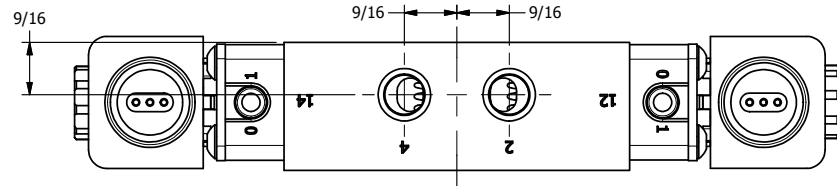

4 | 3 | 2 | 1

4 | 3 | 2

TITLE: 1/4" SIDE PORT, DBL SOL, 2 POS,
FRICTION POS, SOL RTRN, BRASS &
STAINLESS, EXPLOSION PROOF

DRAWING NO.:
DIM_ZESS2X

THE INFORMATION CONTAINED WITHIN THIS DOCUMENT IS PROPRIETARY TO AAA PRODUCTS AND MAY NOT BE DISCLOSED WITHOUT PRIOR WRITTEN CONSENT