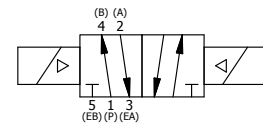

4 | 3 | 2 | 1

4 | 3 | 2

TITLE: 1/4" SIDE PORT, DBL SOL, 2 POS,
FRICTION POS, SOL RTRN, BRASS &
STAINLESS, EXPLOSION PROOF

DRAWING NO.:
DIM_ZESS2X

THE INFORMATION CONTAINED WITHIN THIS DOCUMENT IS PROPRIETARY TO AAA PRODUCTS AND MAY NOT BE DISCLOSED WITHOUT PRIOR WRITTEN CONSENT