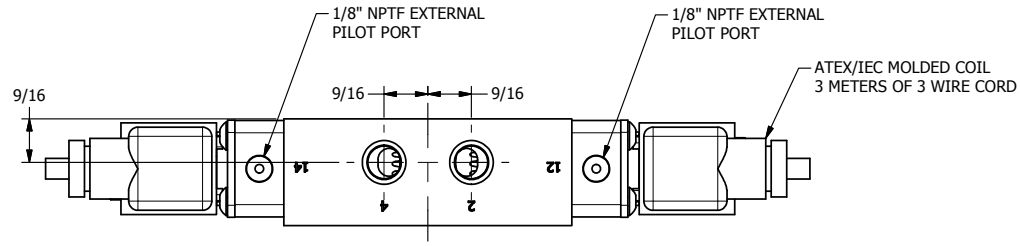

4 3 2 1

4 3 2 1

	<b>AAA PRODUCTS INTERNATIONAL</b> 7114 Harry Hines Blvd Dallas, TX 75235	<b>TITLE</b> 1/4" SIDE PORT, DBL SOL, 2 POS, FRICTION POS, SOL RTRN, BRASS & STAINLESS, ATEX, EXT PILOT	<b>DRAWING NO.:</b> DIM_ZESS2TZ
--	--	---	------------------------------------