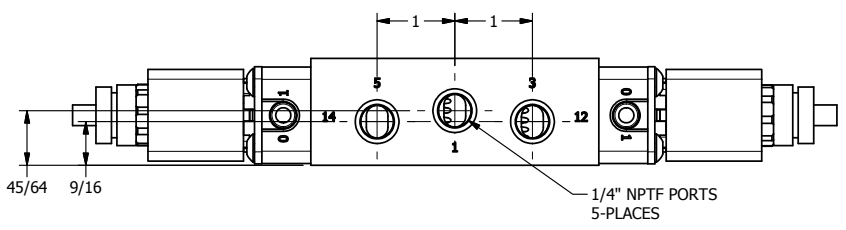

4 3 2 1

4 3 2 1

	<b>AAA PRODUCTS INTERNATIONAL</b> 7114 Harry Hines Blvd Dallas, TX 75235	<b>TITLE</b> 1/4" SIDE PORT, DBL SOL, 2 POS, FRICTION POS, SOL RTRN, BRASS & STAINLESS, ATEX, EXT PILOT	<b>DRAWING NO.:</b> DIM_ZESS2TZ
--	--	---	------------------------------------