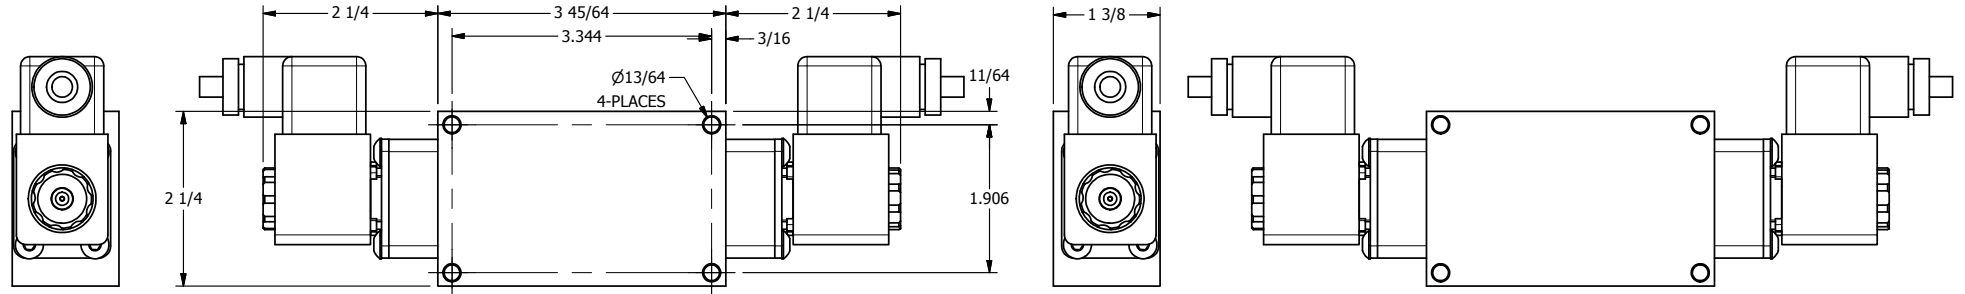

4 3 2 1

4 3 2 1

	<b>AAA PRODUCTS INTERNATIONAL</b> 7114 Harry Hines Blvd Dallas, TX 75235	<b>TITLE</b> 1/4" SIDE PORT, DBL SOL, 2 POS, FRICTION POS, SOL RTRN, BRASS & STAINLESS, ATEX, EXT PILOT	<b>DRAWING NO.:</b> DIM_ZESS2TZ
--	--	---	------------------------------------