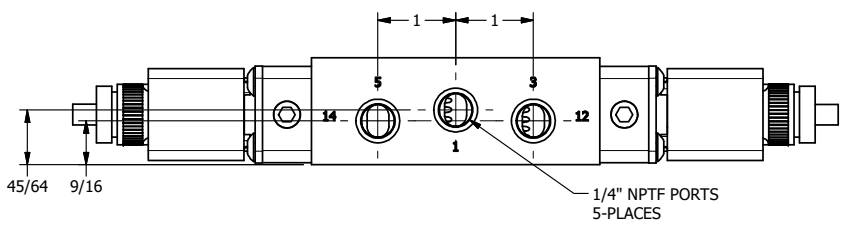

4 3 2 1

**AAA**  
PRODUCTS  
INTERNATIONAL

**AAA PRODUCTS  
INTERNATIONAL**  
7114 Harry Hines Blvd  
Dallas, TX 75235

TITLE: 1/4" SIDE PORT, DBL SOL, 2 POS,  
SOL RTRN, BR & SS, ATEX,  
LCKNG OVRD, DUST EXCLDR

DRAWING NO.:  
DIM\_ZESS2TOL

4 3 2

THE INFORMATION CONTAINED WITHIN THIS DOCUMENT IS PROPRIETARY TO AAA PRODUCTS AND MAY NOT BE DISCLOSED WITHOUT PRIOR WRITTEN CONSENT