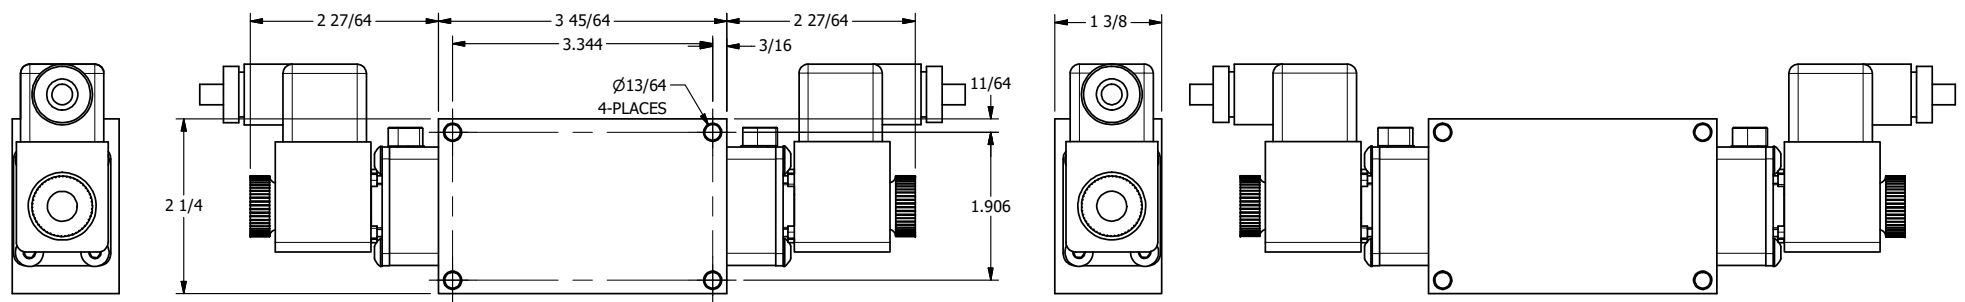

4 3 2 1

**AAA**  
PRODUCTS  
INTERNATIONAL

**AAA PRODUCTS  
INTERNATIONAL**  
7114 Harry Hines Blvd  
Dallas, TX 75235

TITLE: 1/4" SIDE PORT, DBL SOL, 2 POS,  
SOL RTRN, BR & SS, ATEX,  
LCKNG OVRD, DUST EXCLDR

DRAWING NO.:  
DIM\_ZESS2TOL

4 3 2

THE INFORMATION CONTAINED WITHIN THIS DOCUMENT IS PROPRIETARY TO AAA PRODUCTS AND MAY NOT BE DISCLOSED WITHOUT PRIOR WRITTEN CONSENT