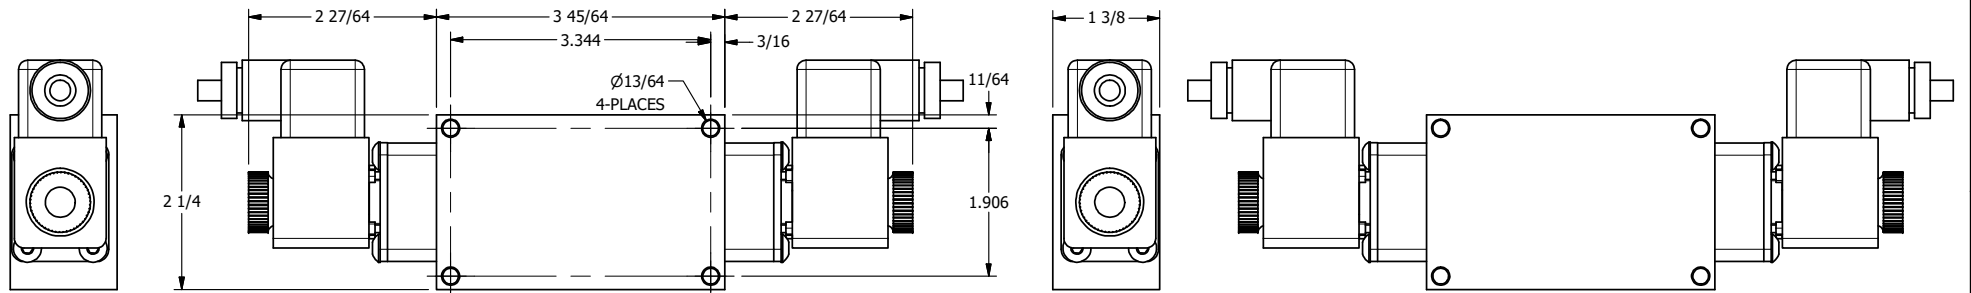

4 3 2 1

4 3 2

AAA
PRODUCTS
INTERNATIONAL

**AAA PRODUCTS
INTERNATIONAL**
7114 Harry Hines Blvd
Dallas, TX 75235

TITLE: 1/4" SIDE PORT, DBL SOL, 2 POS,
SOL RTRN, BR & SS, ATEX,
DUST EXCLDR, EXT PILOT

DRAWING NO.:
DIM_ZESS2TLZ