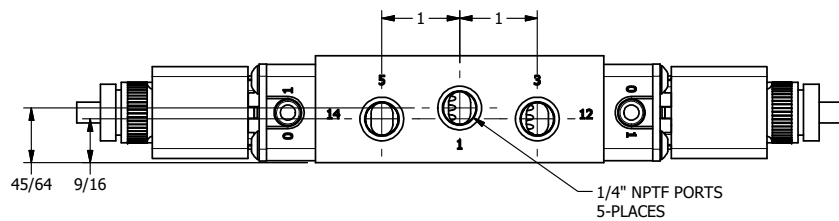

4 3 2 1

4 3 2

AAA
PRODUCTS
INTERNATIONAL

**AAA PRODUCTS
INTERNATIONAL**
7114 Harry Hines Blvd
Dallas, TX 75235

TITLE: 1/4" SIDE PORT, DBL SOL, 2 POS,
SOL RTRN, BR & SS, ATEX,
DUST EXCLDR, EXT PILOT

DRAWING NO.:
DIM_ZESS2TLZ