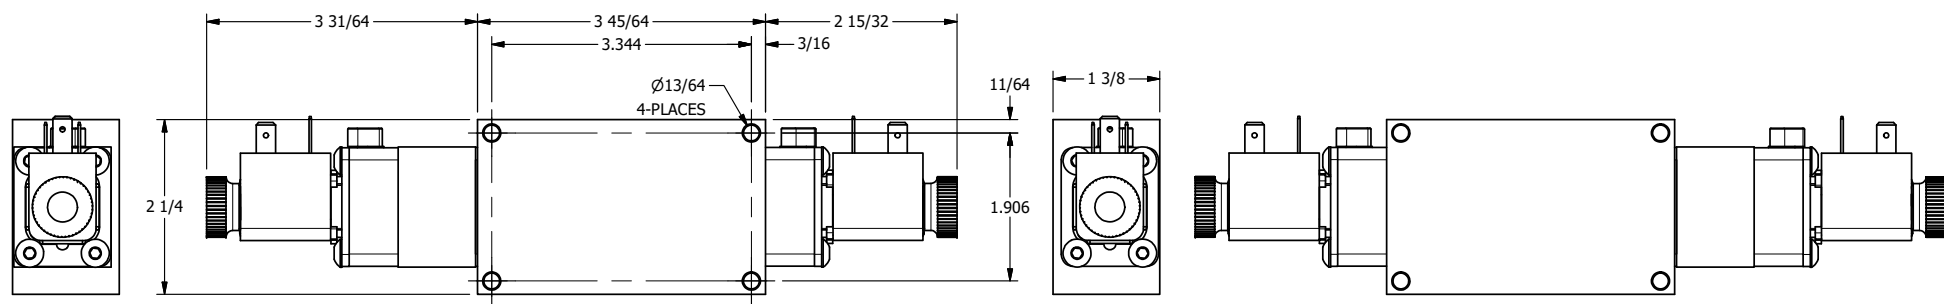

4 | 3 | 2 | 1

4 | 3 | 2

	AAA PRODUCTS INTERNATIONAL 7114 Harry Hines Blvd Dallas, TX 75235	TITLE 1/4" SIDE PORT, DBL SOL, 2 POS, DETENT, SOL RTRN, BR & SS, LCKNG OVRD, DUST EXCLDR	DRAWING NO.: DIM_ZESS20LQ
--	--	---	-------------------------------------