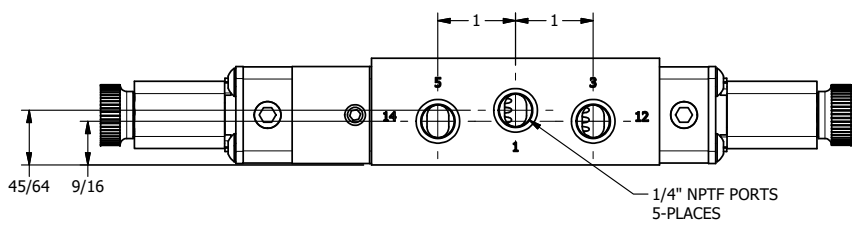

4 | 3 | 2 | 1

4 | 3 | 2

	AAA PRODUCTS INTERNATIONAL 7114 Harry Hines Blvd Dallas, TX 75235	TITLE 1/4" SIDE PORT, DBL SOL, 2 POS, DETENT, SOL RTRN, BR & SS, LCKNG OVRD, DUST EXCLDR	DRAWING NO.: DIM_ZESS20LQ
--	--	---	-------------------------------------