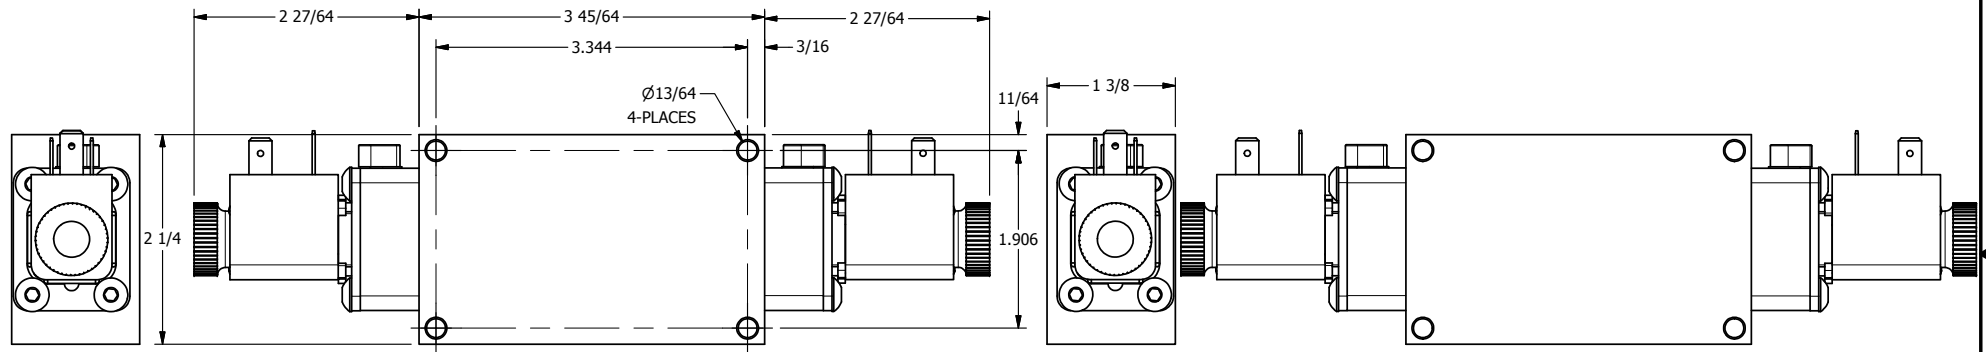

4 | 3 | 2 | 1

11mm/INDUSTRIAL TYPE B
DIN 43650 STYLE

1/4" NPTF PORTS
5-PLACES

4 | 3 | 2 | 1

AAA
PRODUCTS
INTERNATIONAL

**AAA PRODUCTS
INTERNATIONAL**
7114 Harry Hines Blvd
Dallas, TX 75235

TITLE 1/4" SIDE PORT, DBL SOL, 2 POS,
FRCTN POS, SOL RTRN, BRASS & SS,
LCKNG OVRD, DUST EXCLDR

DRAWING NO.:
DIM_ZESS2OL

THE INFORMATION CONTAINED WITHIN THIS DOCUMENT IS PROPRIETARY TO AAA PRODUCTS AND MAY NOT BE DISCLOSED WITHOUT PRIOR WRITTEN CONSENT