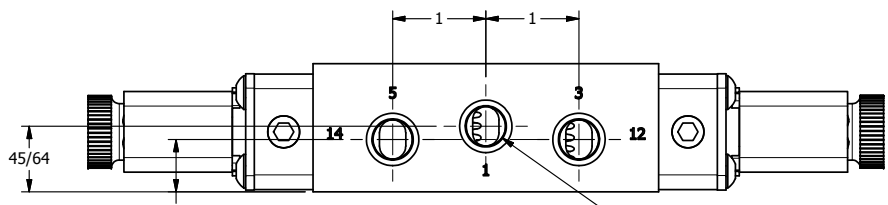

4 | 3 | 2 | 1

11mm/INDUSTRIAL TYPE B
DIN 43650 STYLE

1/4" NPTF PORTS
5-PLACES

4 | 3 | 2 | 1

AAA
PRODUCTS
INTERNATIONAL

**AAA PRODUCTS
INTERNATIONAL**
7114 Harry Hines Blvd
Dallas, TX 75235

TITLE 1/4" SIDE PORT, DBL SOL, 2 POS,
FRCTN POS, SOL RTRN, BRASS & SS,
LCKNG OVRD, DUST EXCLDR

DRAWING NO.:
DIM_ZESS2OL

THE INFORMATION CONTAINED WITHIN THIS DOCUMENT IS PROPRIETARY TO AAA PRODUCTS AND MAY NOT BE DISCLOSED WITHOUT PRIOR WRITTEN CONSENT