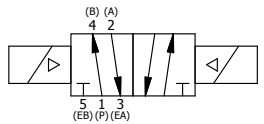

4 | 3 | 2 | 1

11mm/INDUSTRIAL TYPE B
DIN 43650 STYLE

1/4" NPTF PORTS
5-PLACES

4 | 3 | 2 | 1

AAA
PRODUCTS
INTERNATIONAL

**AAA PRODUCTS
INTERNATIONAL**
7114 Harry Hines Blvd
Dallas, TX 75235

TITLE 1/4" SIDE PORT, DBL SOL, 2 POS,
FRCTN POS, SOL RTRN, BRASS & SS,
LCKNG OVRD, DUST EXCLDR