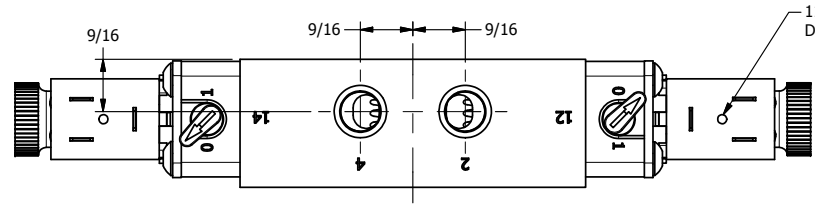

4 | 3 | 2 | 1

11mm/INDUSTRIAL TYPE B
DIN 43650 STYLE

1/4" NPTF PORTS
5-PLACES

4 | 3 | 2 | 1

AAA
PRODUCTS
INTERNATIONAL

**AAA PRODUCTS
INTERNATIONAL**
7114 Harry Hines Blvd
Dallas, TX 75235

TITLE 1/4" SIDE PORT, DBL SOL, 2 POS,
FRCTN POS, SOL RTRN, BRASS & SS,
LCKNG OVRD, DUST EXCLDR