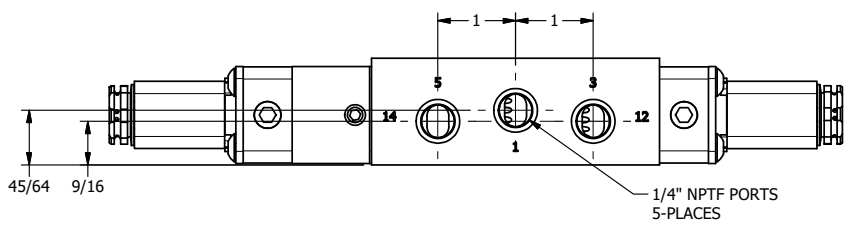

4 | 3 | 2 | 1

	<b>AAA PRODUCTS INTERNATIONAL</b> 7114 Harry Hines Blvd Dallas, TX 75235	<b>TITLE</b> 1/4" SIDE PORT, DBL SOL, 2 POS, DETENT, BR/SS, LCKNG OVRD, SIDE VENT	<b>DRAWING NO.:</b> DIM_ZESS20CQ
--	--	---	-------------------------------------