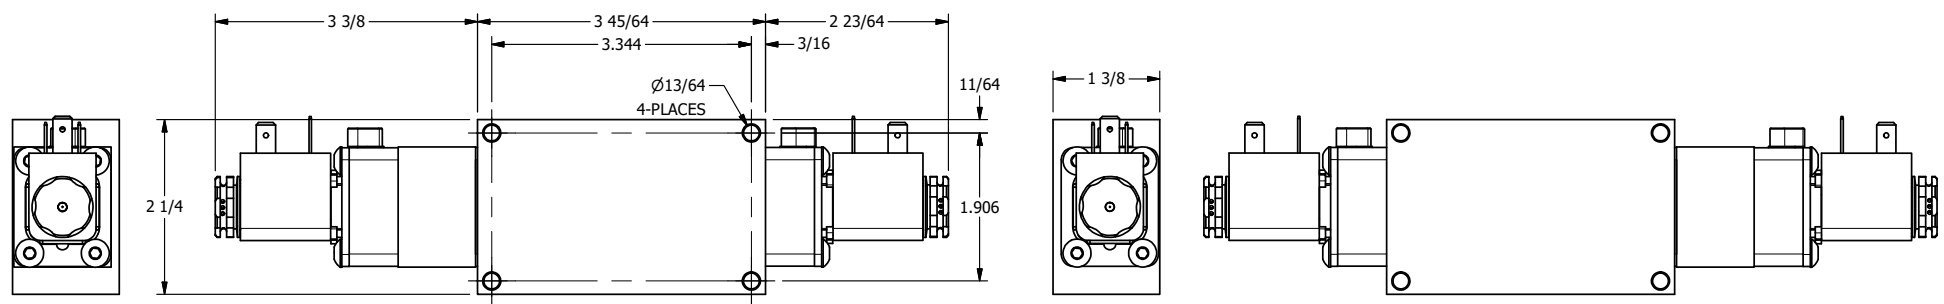

4 | 3 | 2 | 1

	<b>AAA PRODUCTS INTERNATIONAL</b> 7114 Harry Hines Blvd Dallas, TX 75235	<b>TITLE</b> 1/4" SIDE PORT, DBL SOL, 2 POS, DETENT, BR/SS, LCKNG OVRD, SIDE VENT	<b>DRAWING NO.:</b> DIM_ZESS20CQ
--	--	---	-------------------------------------