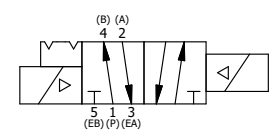

4 | 3 | 2 | 1

	<b>AAA PRODUCTS INTERNATIONAL</b> 7114 Harry Hines Blvd Dallas, TX 75235	<b>TITLE</b> 1/4" SIDE PORT, DBL SOL, 2 POS, DETENT, BR/SS, LCKNG OVRD, SIDE VENT	<b>DRAWING NO.:</b> DIM_ZESS20CQ
--	--	---	-------------------------------------