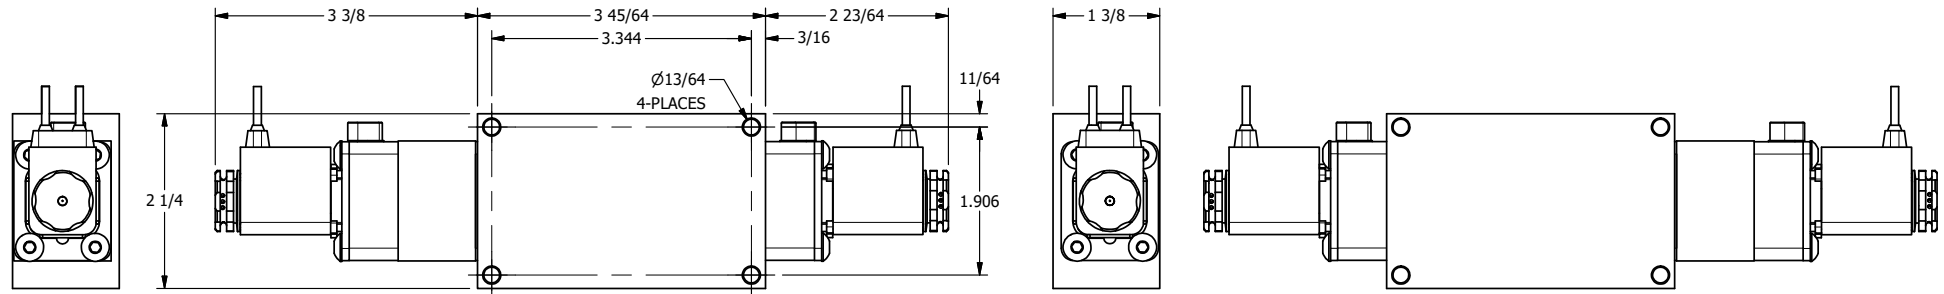

4 | 3 | 2 | 1

4 | 3 | 2 | 1

**AAA**  
PRODUCTS  
INTERNATIONAL

**AAA PRODUCTS INTERNATIONAL**  
7114 Harry Hines Blvd  
Dallas, TX 75235

TITLE 1/4" SIDE PORT, DBL SOL, 2 POS,  
DETENT, FLYING LEAD,  
BR & SS, SIDE VENT