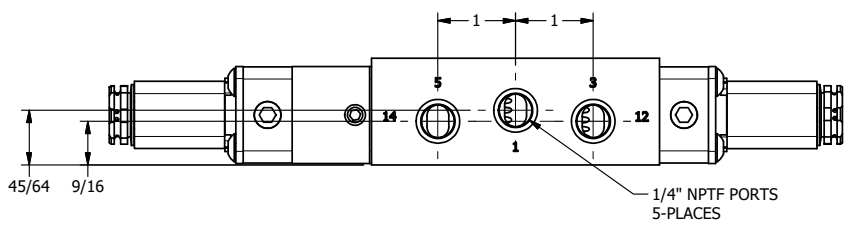

4 | 3 | 2 | 1

4 | 3 | 2 | 1

**AAA**  
PRODUCTS  
INTERNATIONAL

**AAA PRODUCTS INTERNATIONAL**  
7114 Harry Hines Blvd  
Dallas, TX 75235

TITLE 1/4" SIDE PORT, DBL SOL, 2 POS,  
DETENT, FLYING LEAD,  
BR & SS, SIDE VENT