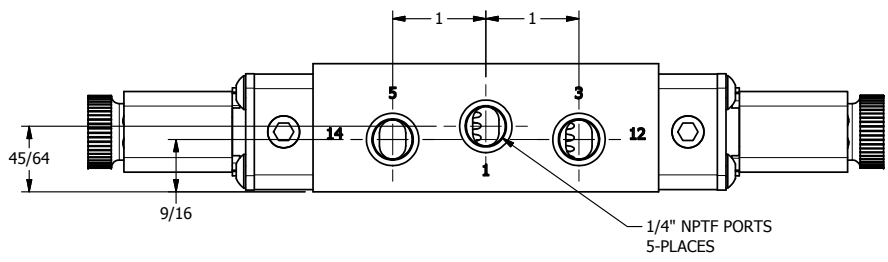

4 | 3 | 2 | 1

4 | 3 | 2 | 1

AAA
PRODUCTS
INTERNATIONAL

**AAA PRODUCTS
INTERNATIONAL**
7114 Harry Hines Blvd
Dallas, TX 75235

TITLE: 1/4" SIDE PORT, DBL SOL, 2 POS,
FRICTION POS, SOL RTRN,
BRASS & STAINLESS, DUST EXCLDR

DRAWING NO.:
DIM_ZESS2L

THE INFORMATION CONTAINED WITHIN THIS DOCUMENT IS PROPRIETARY TO AAA PRODUCTS AND MAY NOT BE DISCLOSED WITHOUT PRIOR WRITTEN CONSENT