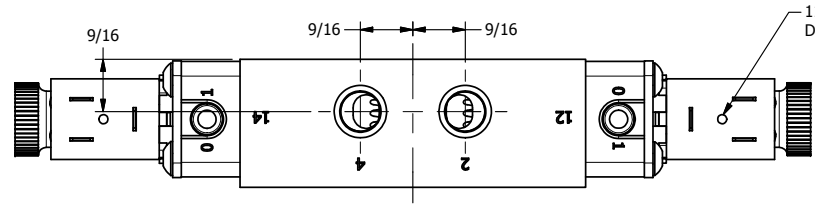

4 | 3 | 2 | 1

4 | 3 | 2 | 1

AAA
PRODUCTS
INTERNATIONAL

**AAA PRODUCTS
INTERNATIONAL**
7114 Harry Hines Blvd
Dallas, TX 75235

TITLE: 1/4" SIDE PORT, DBL SOL, 2 POS,
FRICTION POS, SOL RTRN,
BRASS & STAINLESS, DUST EXCLDR

DRAWING NO.:
DIM_ZESS2L

THE INFORMATION CONTAINED WITHIN THIS DOCUMENT IS PROPRIETARY TO AAA PRODUCTS AND MAY NOT BE DISCLOSED WITHOUT PRIOR WRITTEN CONSENT