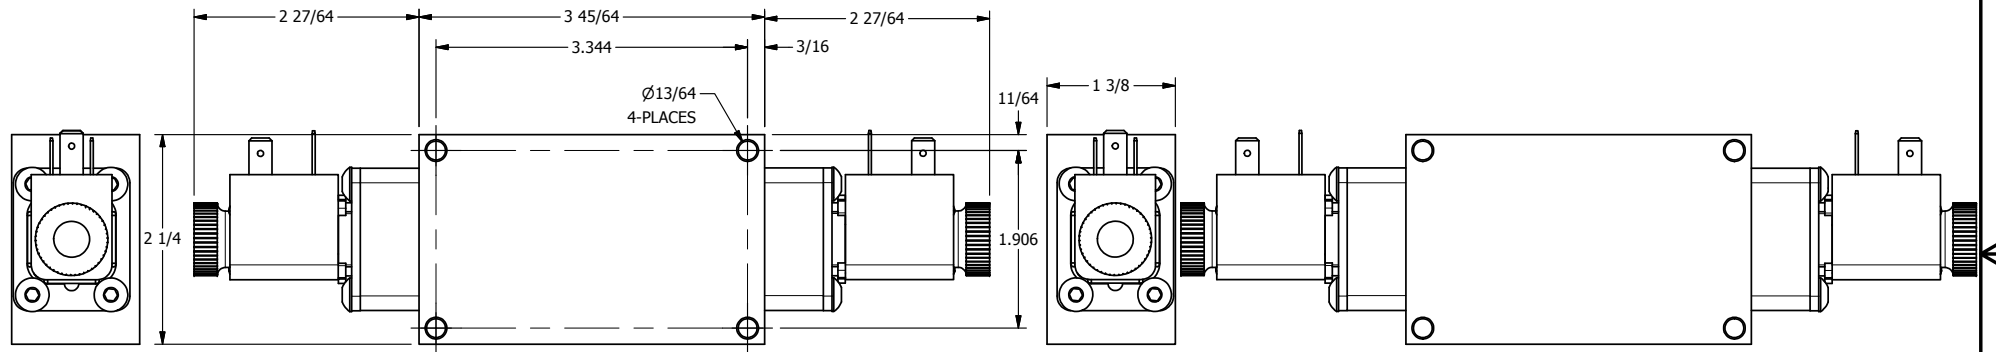

4 | 3 | 2 | 1

4 | 3 | 2 | 1

AAA
PRODUCTS
INTERNATIONAL

**AAA PRODUCTS
INTERNATIONAL**
7114 Harry Hines Blvd
Dallas, TX 75235

TITLE: 1/4" SIDE PORT, DBL SOL, 2 POS,
FRICTION POS, SOL RTRN,
BRASS & STAINLESS, DUST EXCLDR

DRAWING NO.:
DIM_ZESS2L

THE INFORMATION CONTAINED WITHIN THIS DOCUMENT IS PROPRIETARY TO AAA PRODUCTS AND MAY NOT BE DISCLOSED WITHOUT PRIOR WRITTEN CONSENT