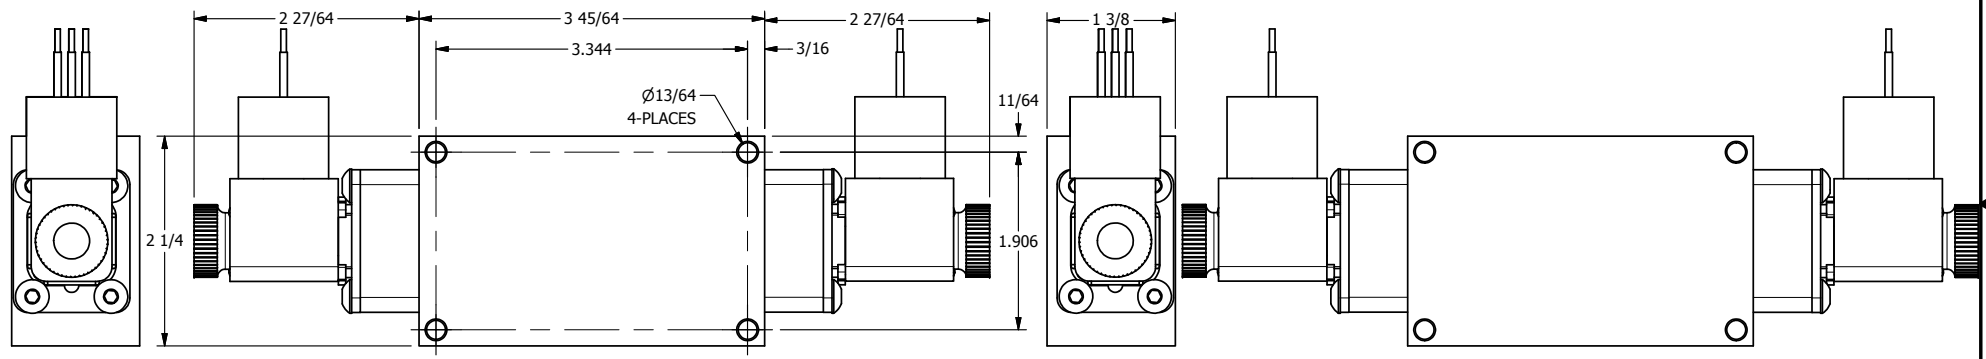

4 | 3 | 2 | 1

**AAA**  
PRODUCTS  
INTERNATIONAL

**AAA PRODUCTS  
INTERNATIONAL**  
7114 Harry Hines Blvd  
Dallas, TX 75235

TITLE 1/4" SIDE PORT, DBL SOL, 2 POS,  
FRCTN POS, SOL RTRN, BRASS & SS,  
MOLD-OVER, DUST EXCLDR

DRAWING NO.:  
DIM\_ZESS2JL

4 | 3 | 2 | 1

THE INFORMATION CONTAINED WITHIN THIS DOCUMENT IS PROPRIETARY TO AAA PRODUCTS AND MAY NOT BE DISCLOSED WITHOUT PRIOR WRITTEN CONSENT