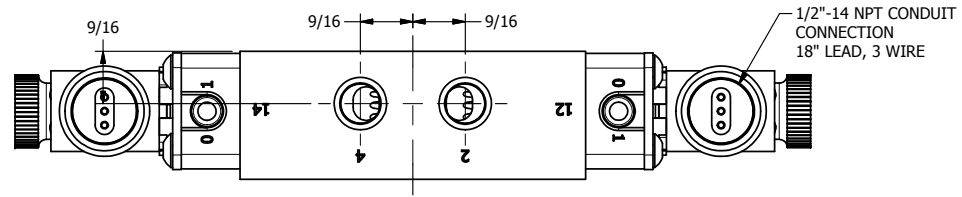

4 | 3 | 2 | 1

**AAA**  
PRODUCTS  
INTERNATIONAL

**AAA PRODUCTS  
INTERNATIONAL**  
7114 Harry Hines Blvd  
Dallas, TX 75235

TITLE 1/4" SIDE PORT, DBL SOL, 2 POS,  
FRCTN POS, SOL RTRN, BRASS & SS,  
MOLD-OVER, DUST EXCLDR

DRAWING NO.:  
DIM\_ZESS2JL

4 | 3 | 2 | 1

THE INFORMATION CONTAINED WITHIN THIS DOCUMENT IS PROPRIETARY TO AAA PRODUCTS AND MAY NOT BE DISCLOSED WITHOUT PRIOR WRITTEN CONSENT