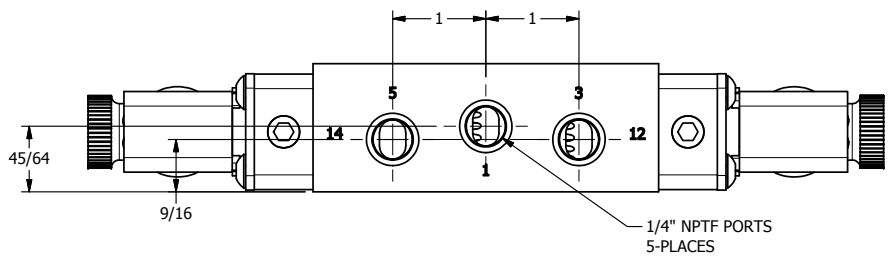

4 | 3 | 2 | 1

**AAA**  
PRODUCTS  
INTERNATIONAL

**AAA PRODUCTS  
INTERNATIONAL**  
7114 Harry Hines Blvd  
Dallas, TX 75235

TITLE 1/4" SIDE PORT, DBL SOL, 2 POS,  
FRCTN POS, SOL RTRN, BRASS & SS,  
MOLD-OVER, DUST EXCLDR

DRAWING NO.:  
DIM\_ZESS2JL

4 | 3 | 2 | 1

THE INFORMATION CONTAINED WITHIN THIS DOCUMENT IS PROPRIETARY TO AAA PRODUCTS AND MAY NOT BE DISCLOSED WITHOUT PRIOR WRITTEN CONSENT