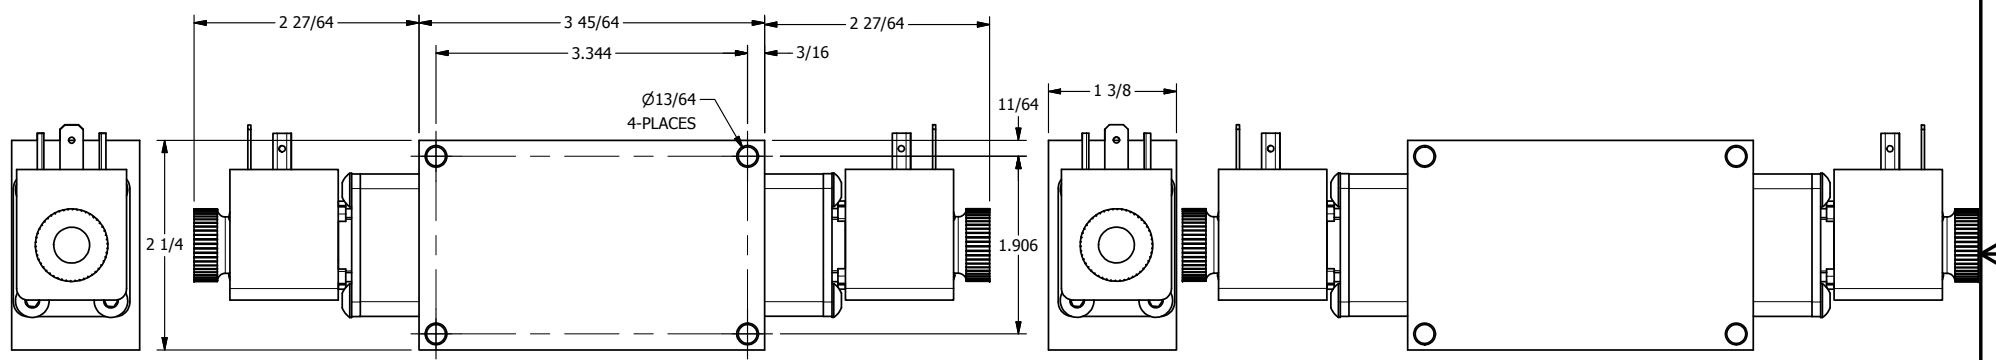

4 | 3 | 2 | 1

4 | 3 | 2 | 1

**AAA**  
PRODUCTS  
INTERNATIONAL

**AAA PRODUCTS  
INTERNATIONAL**  
7114 Harry Hines Blvd  
Dallas, TX 75235

TITLE: 1/4" SIDE PORT, DBL SOL, 2 POS,  
FRCTN POS, SOL RTRN, BRASS & SS,  
HIGH TEMP, DUST EXCLDR

DRAWING NO.:  
DIM\_ZESS2HL

THE INFORMATION CONTAINED WITHIN THIS DOCUMENT IS PROPRIETARY TO AAA PRODUCTS AND MAY NOT BE DISCLOSED WITHOUT PRIOR WRITTEN CONSENT