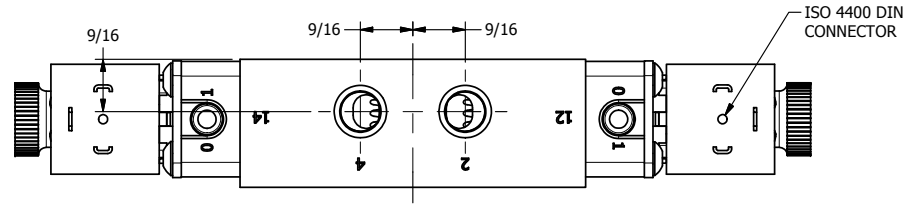

4 | 3 | 2 | 1

4 | 3 | 2 | 1

**AAA**  
PRODUCTS  
INTERNATIONAL

**AAA PRODUCTS  
INTERNATIONAL**  
7114 Harry Hines Blvd  
Dallas, TX 75235

TITLE: 1/4" SIDE PORT, DBL SOL, 2 POS,  
FRCTN POS, SOL RTRN, BRASS & SS,  
HIGH TEMP, DUST EXCLDR

DRAWING NO.:  
DIM\_ZESS2HL

THE INFORMATION CONTAINED WITHIN THIS DOCUMENT IS PROPRIETARY TO AAA PRODUCTS AND MAY NOT BE DISCLOSED WITHOUT PRIOR WRITTEN CONSENT