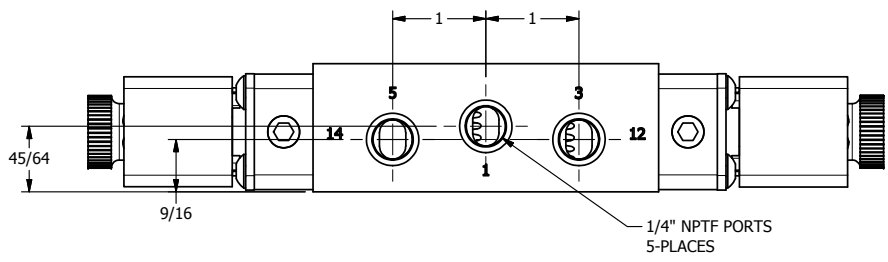

4 | 3 | 2 | 1

4 | 3 | 2 | 1

**AAA**  
PRODUCTS  
INTERNATIONAL

**AAA PRODUCTS  
INTERNATIONAL**  
7114 Harry Hines Blvd  
Dallas, TX 75235

TITLE: 1/4" SIDE PORT, DBL SOL, 2 POS,  
FRCTN POS, SOL RTRN, BRASS & SS,  
HIGH TEMP, DUST EXCLDR

DRAWING NO.:  
DIM\_ZESS2HL

THE INFORMATION CONTAINED WITHIN THIS DOCUMENT IS PROPRIETARY TO AAA PRODUCTS AND MAY NOT BE DISCLOSED WITHOUT PRIOR WRITTEN CONSENT