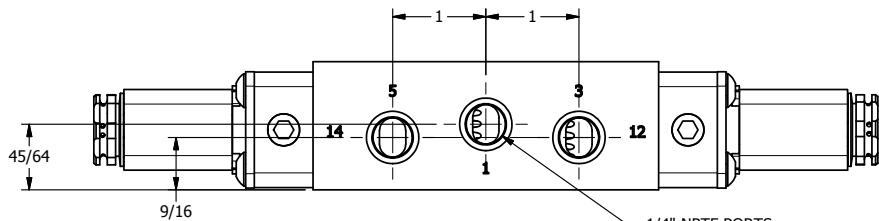

4 3 2 1

11mm/INDUSTRIAL TYPE B
DIN 43650 STYLE

1/4" NPTF PORTS
5-PLACES

4 3 2 1

AAA
PRODUCTS
INTERNATIONAL

**AAA PRODUCTS
INTERNATIONAL**
7114 Harry Hines Blvd
Dallas, TX 75235

TITLE 1/4" SIDE PORT, DBL SOL, 2 POS,
FRICTION POS, SOL RTRN,
BRASS & SS, SIDE VENT

DRAWING NO.:
DIM_ZESS2C

THE INFORMATION CONTAINED WITHIN THIS DOCUMENT IS PROPRIETARY TO AAA PRODUCTS AND MAY NOT BE DISCLOSED WITHOUT PRIOR WRITTEN CONSENT