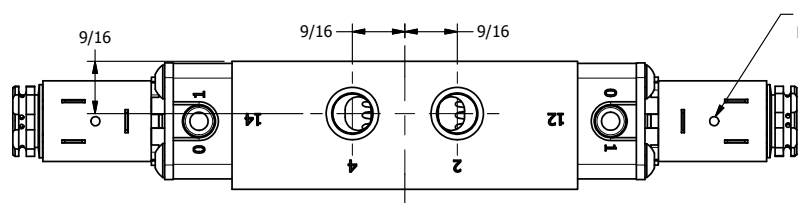

4 3 2 1

11mm/INDUSTRIAL TYPE B
DIN 43650 STYLE

1/4" NPTF PORTS
5-PLACES

4 3 2 1

AAA
PRODUCTS
INTERNATIONAL

**AAA PRODUCTS
INTERNATIONAL**
7114 Harry Hines Blvd
Dallas, TX 75235

TITLE 1/4" SIDE PORT, DBL SOL, 2 POS,
FRICTION POS, SOL RTRN,
BRASS & SS, SIDE VENT

DRAWING NO.:
DIM_ZESS2C

THE INFORMATION CONTAINED WITHIN THIS DOCUMENT IS PROPRIETARY TO AAA PRODUCTS AND MAY NOT BE DISCLOSED WITHOUT PRIOR WRITTEN CONSENT