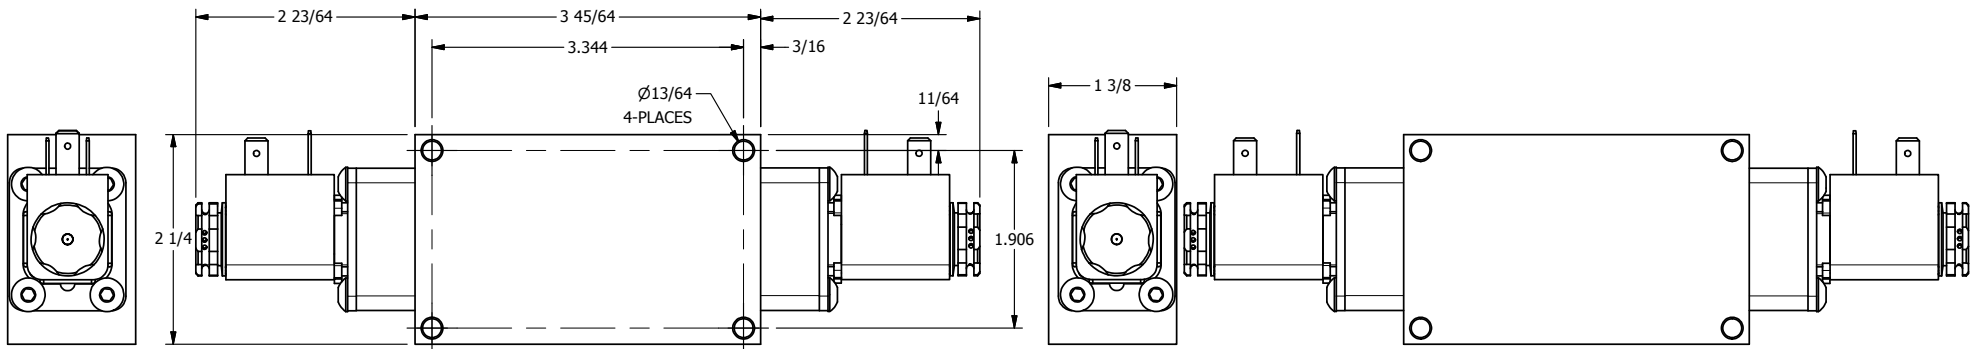

4 3 2 1

11mm/INDUSTRIAL TYPE B
DIN 43650 STYLE

1/4" NPTF PORTS
5-PLACES

4 3 2 1

AAA
PRODUCTS
INTERNATIONAL

**AAA PRODUCTS
INTERNATIONAL**
7114 Harry Hines Blvd
Dallas, TX 75235

TITLE 1/4" SIDE PORT, DBL SOL, 2 POS,
FRICTION POS, SOL RTRN,
BRASS & SS, SIDE VENT

DRAWING NO.:
DIM_ZESS2C

THE INFORMATION CONTAINED WITHIN THIS DOCUMENT IS PROPRIETARY TO AAA PRODUCTS AND MAY NOT BE DISCLOSED WITHOUT PRIOR WRITTEN CONSENT