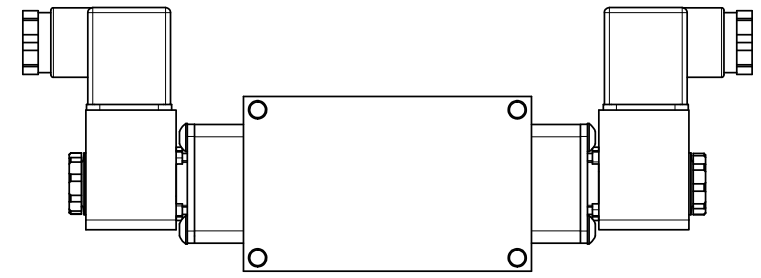

4 3 2 1

3/8" CORD GRIP DIN CAP INCLUDED  
FORM A, ACC. TO EN 175301-803,  
ISO 4400

B

B

A

A

4 3 2 1

**AAA**  
PRODUCTS  
INTERNATIONAL

**AAA PRODUCTS  
INTERNATIONAL**  
7114 Harry Hines Blvd  
Dallas, TX 75235

TITLE: 1/4" SIDE PORT, DBL SOL, 2 POS,  
FRCTN POS, SOL RTRN, BRASS & SS,  
INTR SAFE, 24VDC, EXT PILOT

DRAWING NO.:  
**DIM\_ZESS2AZ**