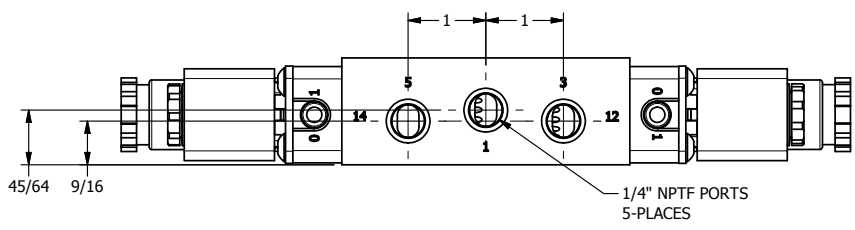

4 3 2 1

3/8" CORD GRIP DIN CAP INCLUDED  
FORM A, ACC. TO EN 175301-803,  
ISO 4400

B

B

A

A

4 3 2 1

**AAA**  
PRODUCTS  
INTERNATIONAL

**AAA PRODUCTS  
INTERNATIONAL**  
7114 Harry Hines Blvd  
Dallas, TX 75235

TITLE: 1/4" SIDE PORT, DBL SOL, 2 POS,  
FRCTN POS, SOL RTRN, BRASS & SS,  
INTR SAFE, 24VDC, EXT PILOT

DRAWING NO.:  
**DIM\_ZESS2AZ**