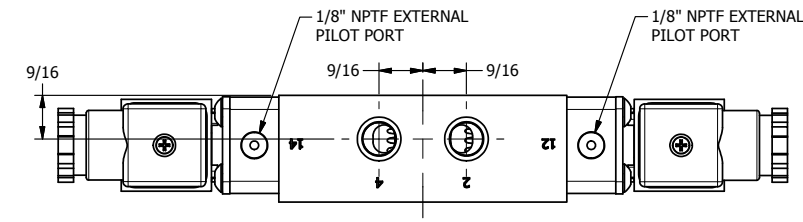

4 3 2 1

3/8" CORD GRIP DIN CAP INCLUDED  
FORM A, ACC. TO EN 175301-803,  
ISO 4400

B

B

A

A

4 3 2 1

**AAA**  
PRODUCTS  
INTERNATIONAL

**AAA PRODUCTS  
INTERNATIONAL**  
7114 Harry Hines Blvd  
Dallas, TX 75235

TITLE: 1/4" SIDE PORT, DBL SOL, 2 POS,  
FRCTN POS, SOL RTRN, BRASS & SS,  
INTR SAFE, 24VDC, EXT PILOT

DRAWING NO.:  
**DIM\_ZESS2AZ**