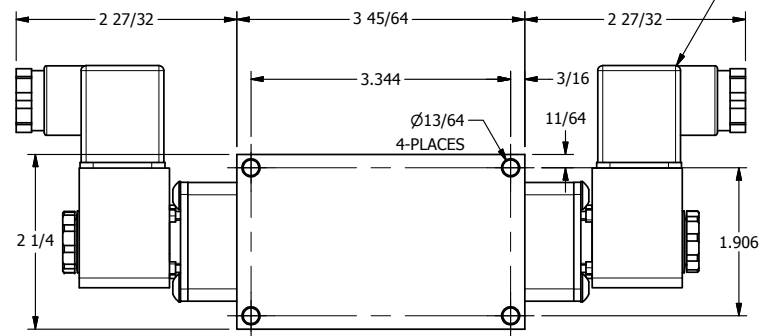

4 3 2 1

3/8" CORD GRIP DIN CAP INCLUDED  
FORM A, ACC. TO EN 175301-803,  
ISO 4400

B

B

A

A

4 3 2 1

**AAA**  
PRODUCTS  
INTERNATIONAL

**AAA PRODUCTS  
INTERNATIONAL**  
7114 Harry Hines Blvd  
Dallas, TX 75235

TITLE: 1/4" SIDE PORT, DBL SOL, 2 POS,  
FRCTN POS, SOL RTRN, BRASS & SS,  
INTR SAFE, 24VDC, EXT PILOT

DRAWING NO.:  
**DIM\_ZESS2AZ**