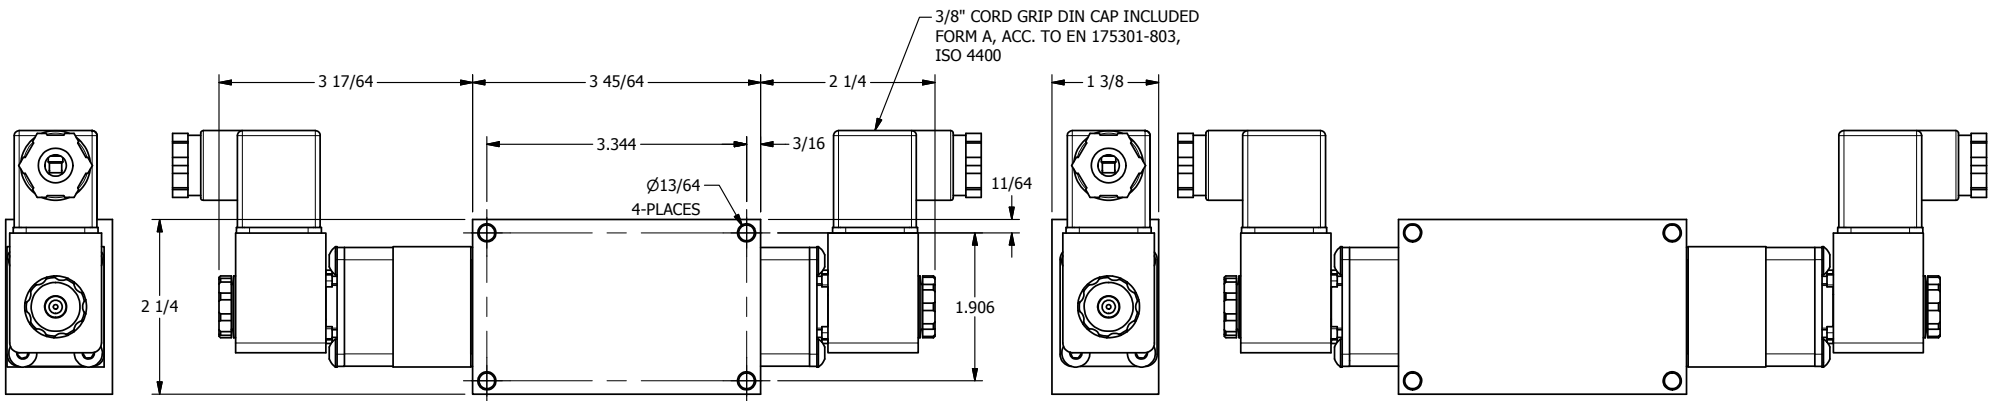

4 3 2 1

1/4" NPTF PORTS
5-PLACES

AAA
PRODUCTS
INTERNATIONAL

**AAA PRODUCTS
INTERNATIONAL**
7114 Harry Hines Blvd
Dallas, TX 75235

TITLE: 1/4" SIDE PORT, DBL SOL, 2 POS,
DETENT, SOL RTRN, BRASS & SS,
INTRINSICALLY SAFE

DRAWING NO.:
DIM_ZESS2AQ

4 3 2 1

THE INFORMATION CONTAINED WITHIN THIS DOCUMENT IS PROPRIETARY TO AAA PRODUCTS AND MAY NOT BE DISCLOSED WITHOUT PRIOR WRITTEN CONSENT