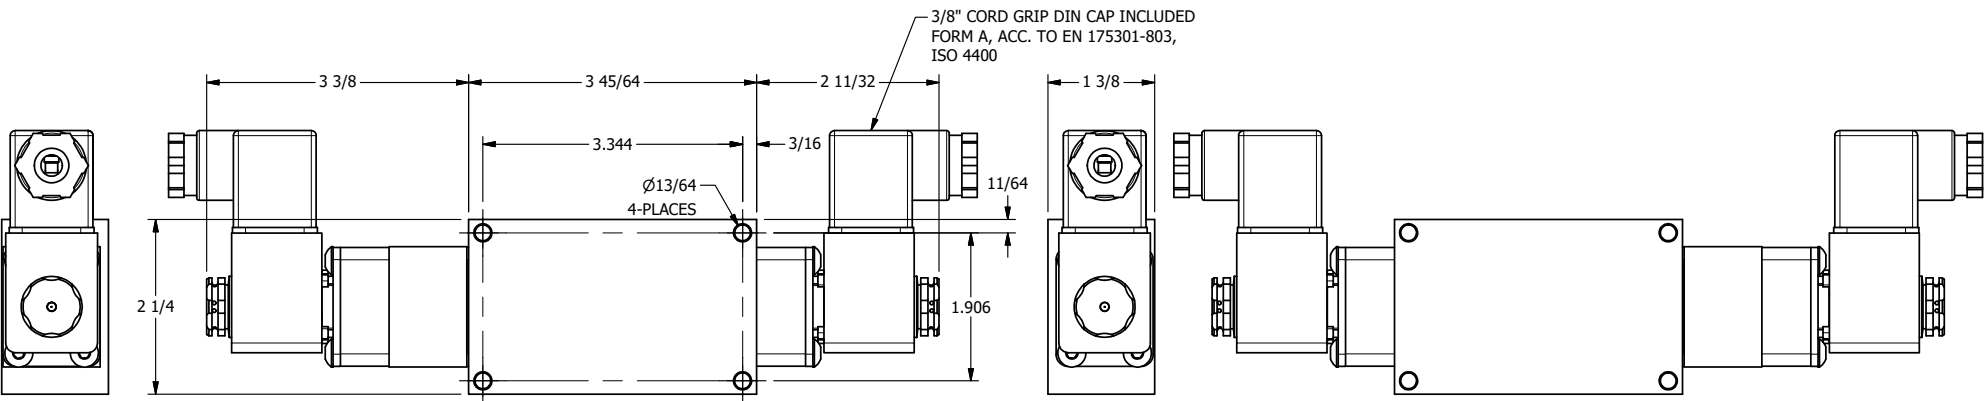

4 3 2 1

 <p><b>AAA PRODUCTS INTERNATIONAL</b> 7114 Harry Hines Blvd Dallas, TX 75235</p>	<p>TITLE <b>1/4" SIDE PORT, DBL SOL, 2 POS, DETENT, INTR SAFE, BR &amp; SS, SIDE VENT</b></p>	<p>DRAWING NO.: <b>DIM_ZESS2ACQ</b></p>
---	---	---