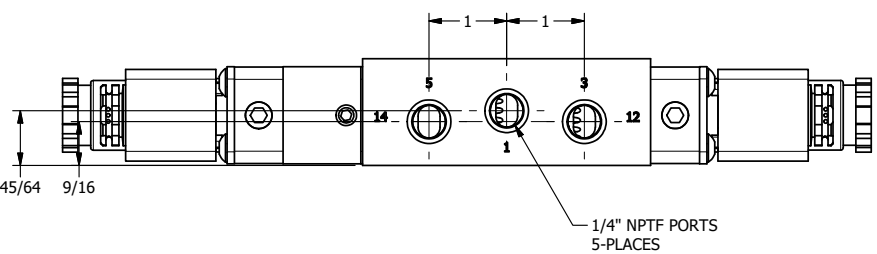

4 3 2 1

 <p><b>AAA PRODUCTS INTERNATIONAL</b> 7114 Harry Hines Blvd Dallas, TX 75235</p>	<p>TITLE <b>1/4" SIDE PORT, DBL SOL, 2 POS, DETENT, INTR SAFE, BR &amp; SS, SIDE VENT</b></p>	<p>DRAWING NO.: <b>DIM_ZESS2ACQ</b></p>
---	---	---