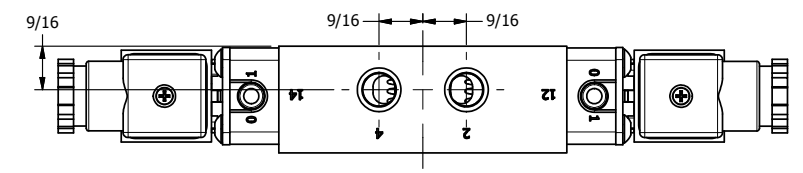

4 3 2 1

3/8" CORD GRIP DIN CAP INCLUDED
FORM A, ACC. TO EN 175301-803,
ISO 4400

4 3 2 1

AAA
PRODUCTS
INTERNATIONAL

**AAA PRODUCTS
INTERNATIONAL**
7114 Harry Hines Blvd
Dallas, TX 75235

TITLE: 1/4" SIDE PORT, DBL SOL, 2 POS,
FRCTN POS, SOL RTRN, BRASS & SS,
INTR SAFE, 24VDC, SIDE VENT

DRAWING NO.:
DIM_ZESS2AC

THE INFORMATION CONTAINED WITHIN THIS DOCUMENT IS PROPRIETARY TO AAA PRODUCTS AND MAY NOT BE DISCLOSED WITHOUT PRIOR WRITTEN CONSENT