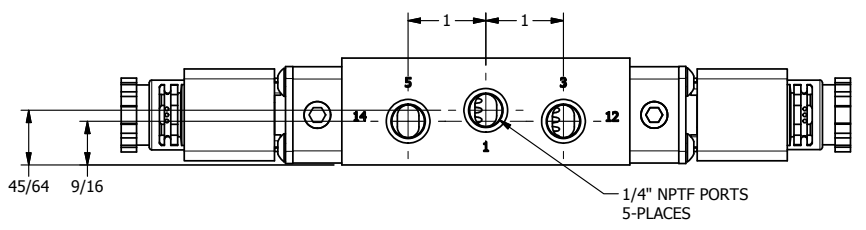

4 3 2 1

3/8" CORD GRIP DIN CAP INCLUDED
FORM A, ACC. TO EN 175301-803,
ISO 4400

4 3 2 1

AAA
PRODUCTS
INTERNATIONAL

**AAA PRODUCTS
INTERNATIONAL**
7114 Harry Hines Blvd
Dallas, TX 75235

TITLE: 1/4" SIDE PORT, DBL SOL, 2 POS,
FRCTN POS, SOL RTRN, BRASS & SS,
INTR SAFE, 24VDC, SIDE VENT

DRAWING NO.:
DIM_ZESS2AC

THE INFORMATION CONTAINED WITHIN THIS DOCUMENT IS PROPRIETARY TO AAA PRODUCTS AND MAY NOT BE DISCLOSED WITHOUT PRIOR WRITTEN CONSENT