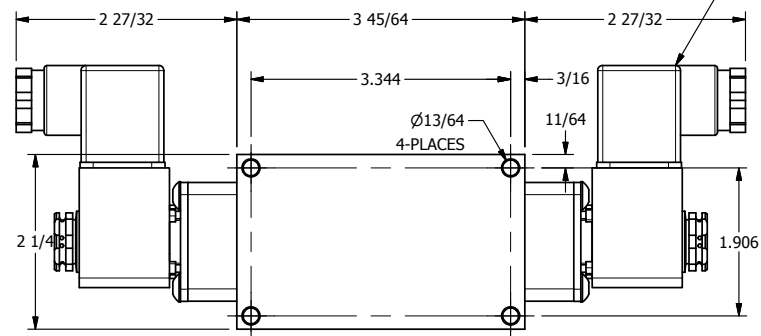

4 3 2 1

3/8" CORD GRIP DIN CAP INCLUDED
FORM A, ACC. TO EN 175301-803,
ISO 4400

4 3 2 1

AAA
PRODUCTS
INTERNATIONAL

**AAA PRODUCTS
INTERNATIONAL**
7114 Harry Hines Blvd
Dallas, TX 75235

TITLE: 1/4" SIDE PORT, DBL SOL, 2 POS,
FRCTN POS, SOL RTRN, BRASS & SS,
INTR SAFE, 24VDC, SIDE VENT

DRAWING NO.:
DIM_ZESS2AC

THE INFORMATION CONTAINED WITHIN THIS DOCUMENT IS PROPRIETARY TO AAA PRODUCTS AND MAY NOT BE DISCLOSED WITHOUT PRIOR WRITTEN CONSENT