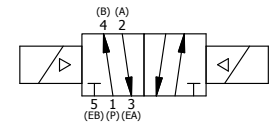

4 3 2 1

3/8" CORD GRIP DIN CAP INCLUDED
FORM A, ACC. TO EN 175301-803,
ISO 4400

4 3 2 1

AAA
PRODUCTS
INTERNATIONAL

**AAA PRODUCTS
INTERNATIONAL**
7114 Harry Hines Blvd
Dallas, TX 75235

TITLE: 1/4" SIDE PORT, DBL SOL, 2 POS,
FRCTN POS, SOL RTRN, BRASS & SS,
INTR SAFE, 24VDC, SIDE VENT