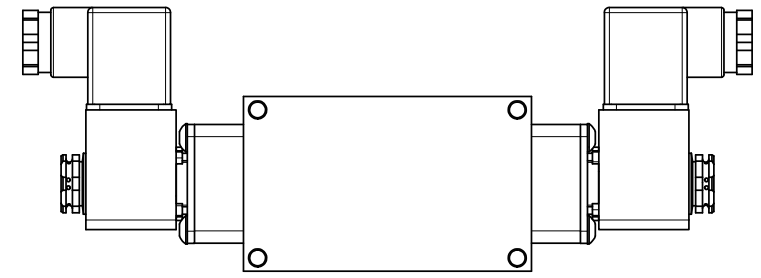

4 3 2 1

3/8" CORD GRIP DIN CAP INCLUDED
FORM A, ACC. TO EN 175301-803,
ISO 4400

4 3 2 1

AAA
PRODUCTS
INTERNATIONAL

**AAA PRODUCTS
INTERNATIONAL**
7114 Harry Hines Blvd
Dallas, TX 75235

TITLE: 1/4" SIDE PORT, DBL SOL, 2 POS,
FRCTN POS, SOL RTRN, BRASS & SS,
INTR SAFE, 24VDC, SIDE VENT

DRAWING NO.:
DIM_ZESS2AC

THE INFORMATION CONTAINED WITHIN THIS DOCUMENT IS PROPRIETARY TO AAA PRODUCTS AND MAY NOT BE DISCLOSED WITHOUT PRIOR WRITTEN CONSENT