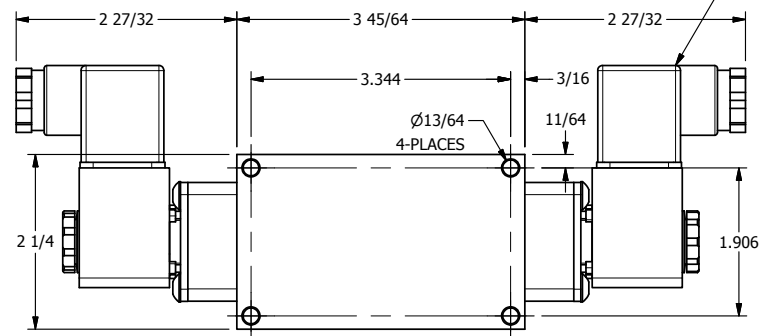

4 3 2 1

3/8" CORD GRIP DIN CAP INCLUDED
FORM A, ACC. TO EN 175301-803,
ISO 4400

B

B

A

A

4 3 2 1

AAA
PRODUCTS
INTERNATIONAL

**AAA PRODUCTS
INTERNATIONAL**
7114 Harry Hines Blvd
Dallas, TX 75235

TITLE: 1/4" SIDE PORT, DBL SOL, 2 POS,
FRICTION POS, SOL RTRN, BRASS &
STAINLESS, INTR SAFE, 24VDC

DRAWING NO.:
DIM_ZESS2A

THE INFORMATION CONTAINED WITHIN THIS DOCUMENT IS PROPRIETARY TO AAA PRODUCTS AND MAY NOT BE DISCLOSED WITHOUT PRIOR WRITTEN CONSENT