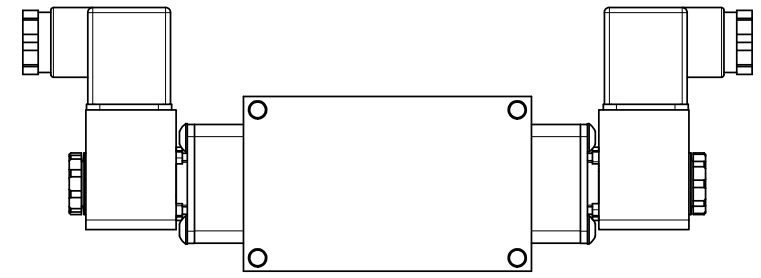

4 3 2 1

3/8" CORD GRIP DIN CAP INCLUDED
FORM A, ACC. TO EN 175301-803,
ISO 4400

B

B

A

A

4 3 2 1

AAA
PRODUCTS
INTERNATIONAL

**AAA PRODUCTS
INTERNATIONAL**
7114 Harry Hines Blvd
Dallas, TX 75235

TITLE: 1/4" SIDE PORT, DBL SOL, 2 POS,
FRICTION POS, SOL RTRN, BRASS &
STAINLESS, INTR SAFE, 24VDC

DRAWING NO.:
DIM_ZESS2A

THE INFORMATION CONTAINED WITHIN THIS DOCUMENT IS PROPRIETARY TO AAA PRODUCTS AND MAY NOT BE DISCLOSED WITHOUT PRIOR WRITTEN CONSENT