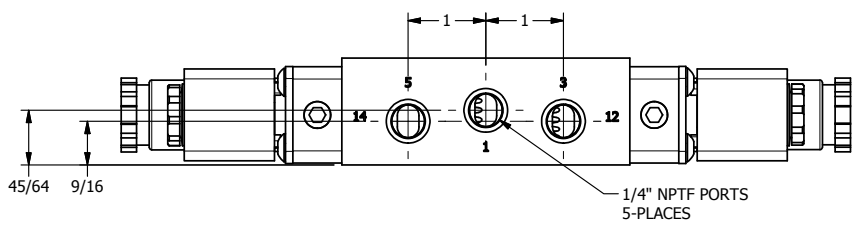

4 3 2 1

3/8" CORD GRIP DIN CAP INCLUDED
FORM A, ACC. TO EN 175301-803,
ISO 4400

B

B

A

A

4 3 2 1

AAA
PRODUCTS
INTERNATIONAL

**AAA PRODUCTS
INTERNATIONAL**
7114 Harry Hines Blvd
Dallas, TX 75235

TITLE: 1/4" SIDE PORT, DBL SOL, 2 POS,
FRICTION POS, SOL RTRN, BRASS &
STAINLESS, INTR SAFE, 24VDC

DRAWING NO.:
DIM_ZESS2A

THE INFORMATION CONTAINED WITHIN THIS DOCUMENT IS PROPRIETARY TO AAA PRODUCTS AND MAY NOT BE DISCLOSED WITHOUT PRIOR WRITTEN CONSENT