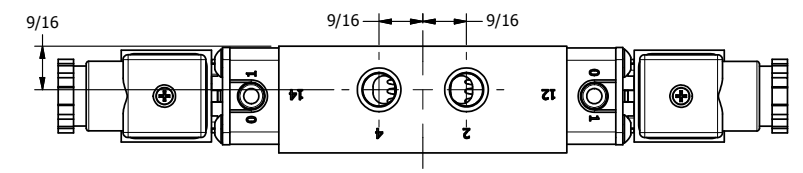

4 3 2 1

3/8" CORD GRIP DIN CAP INCLUDED
FORM A, ACC. TO EN 175301-803,
ISO 4400

B

B

A

A

4 3 2 1

AAA
PRODUCTS
INTERNATIONAL

**AAA PRODUCTS
INTERNATIONAL**
7114 Harry Hines Blvd
Dallas, TX 75235

TITLE: 1/4" SIDE PORT, DBL SOL, 2 POS,
FRICTION POS, SOL RTRN, BRASS &
STAINLESS, INTR SAFE, 24VDC

DRAWING NO.:
DIM_ZESS2A

THE INFORMATION CONTAINED WITHIN THIS DOCUMENT IS PROPRIETARY TO AAA PRODUCTS AND MAY NOT BE DISCLOSED WITHOUT PRIOR WRITTEN CONSENT