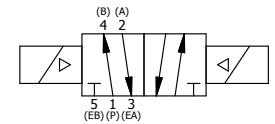

4 3 2 1

3/8" CORD GRIP DIN CAP INCLUDED
FORM A, ACC. TO EN 175301-803,
ISO 4400

B

B

A

A

4 3 2 1

AAA
PRODUCTS
INTERNATIONAL

**AAA PRODUCTS
INTERNATIONAL**
7114 Harry Hines Blvd
Dallas, TX 75235

TITLE: 1/4" SIDE PORT, DBL SOL, 2 POS,
FRICTION POS, SOL RTRN, BRASS &
STAINLESS, INTR SAFE, 24VDC

DRAWING NO.:
DIM_ZESS2A

THE INFORMATION CONTAINED WITHIN THIS DOCUMENT IS PROPRIETARY TO AAA PRODUCTS AND MAY NOT BE DISCLOSED WITHOUT PRIOR WRITTEN CONSENT