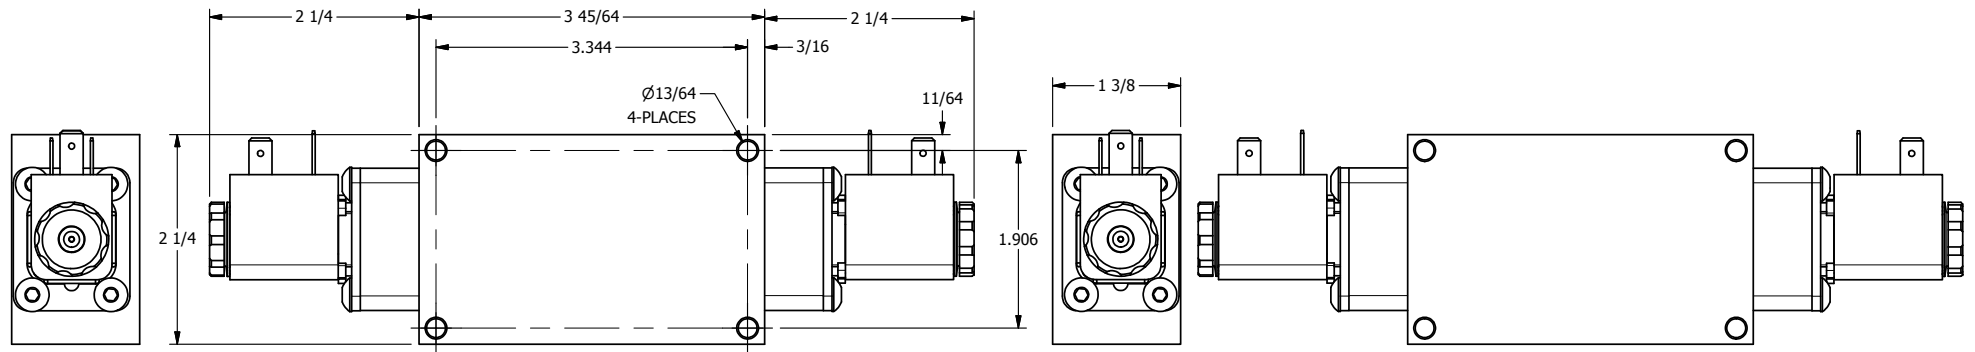

11mm/INDUSTRIAL TYPE B
DIN 43650 STYLE

1/4" NPTF PORTS
5-PLACES

AAA
PRODUCTS
INTERNATIONAL

**AAA PRODUCTS
INTERNATIONAL**
7114 Harry Hines Blvd
Dallas, TX 75235

TITLE: 1/4" SIDE PORT, DBL SOL, 2 POS,
FRICTION POS, SOL RTRN,
BRASS & STAINLESS

DRAWING NO.:
DIM_ZESS2

THE INFORMATION CONTAINED WITHIN THIS DOCUMENT IS PROPRIETARY TO AAA PRODUCTS AND MAY NOT BE DISCLOSED WITHOUT PRIOR WRITTEN CONSENT