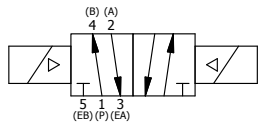

11mm/INDUSTRIAL TYPE B
DIN 43650 STYLE

1/4" NPTF PORTS
5-PLACES

AAA
PRODUCTS
INTERNATIONAL

**AAA PRODUCTS
INTERNATIONAL**
7114 Harry Hines Blvd
Dallas, TX 75235

TITLE: 1/4" SIDE PORT, DBL SOL, 2 POS,
FRICTION POS, SOL RTRN,
BRASS & STAINLESS