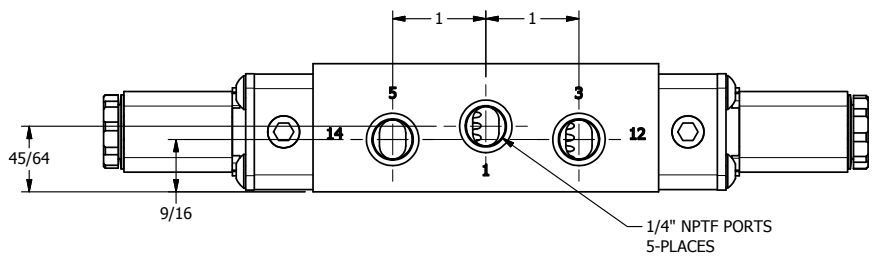

11mm/INDUSTRIAL TYPE B
DIN 43650 STYLE

1/4" NPTF PORTS
5-PLACES

AAA
PRODUCTS
INTERNATIONAL

**AAA PRODUCTS
INTERNATIONAL**
7114 Harry Hines Blvd
Dallas, TX 75235

TITLE: 1/4" SIDE PORT, DBL SOL, 2 POS,
FRICTION POS, SOL RTRN,
BRASS & STAINLESS

DRAWING NO.:
DIM_ZESS2

THE INFORMATION CONTAINED WITHIN THIS DOCUMENT IS PROPRIETARY TO AAA PRODUCTS AND MAY NOT BE DISCLOSED WITHOUT PRIOR WRITTEN CONSENT