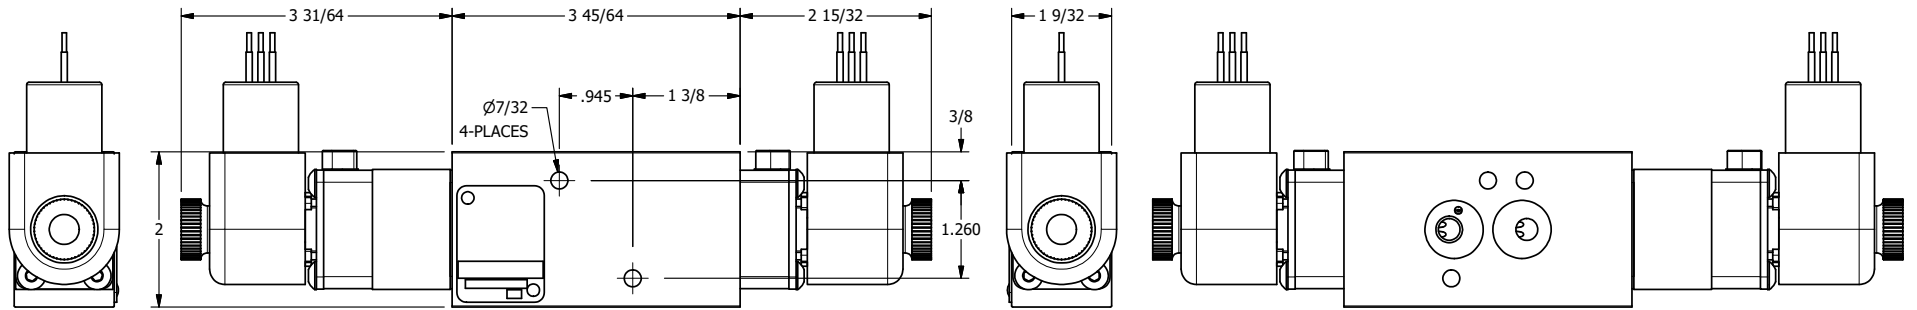

1/2"-14 NPT CONDUIT CONNECTION
18" LEAD, 3 WIRE

AAA
PRODUCTS
INTERNATIONAL

**AAA PRODUCTS
INTERNATIONAL**
7114 Harry Hines Blvd
Dallas, TX 75235

TITLE: 1/4" NAMUR, DBL SOL, 2 POS,
DETENT, EXPL PROOF,
DUST EXCLDR