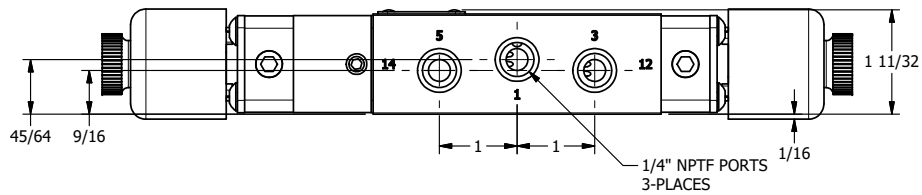

1/2"-14 NPT CONDUIT CONNECTION
18" LEAD, 3 WIRE

AAA
PRODUCTS
INTERNATIONAL

**AAA PRODUCTS
INTERNATIONAL**
7114 Harry Hines Blvd
Dallas, TX 75235

TITLE: 1/4" NAMUR, DBL SOL, 2 POS,
DETENT, EXPL PROOF,
DUST EXCLDR

DRAWING NO.:
DIM_NSS2XOLQ

THE INFORMATION CONTAINED WITHIN THIS DOCUMENT IS PROPRIETARY TO AAA PRODUCTS AND MAY NOT BE DISCLOSED WITHOUT PRIOR WRITTEN CONSENT