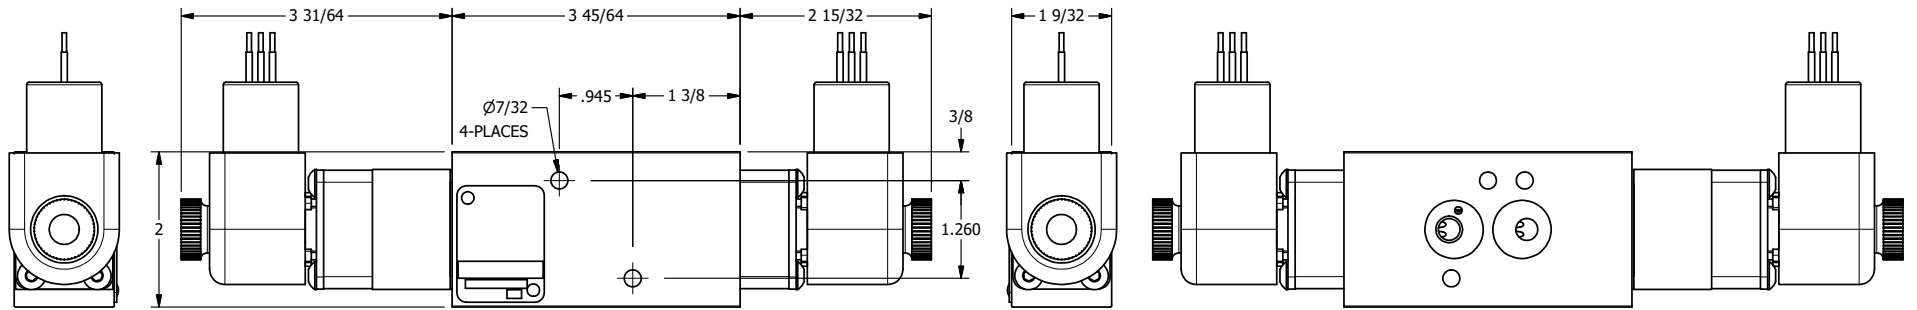

1/2"-14 NPT CONDUIT CONNECTION  
18" LEAD, 3 WIRE

**AAA**  
PRODUCTS  
INTERNATIONAL

**AAA PRODUCTS  
INTERNATIONAL**  
7114 Harry Hines Blvd  
Dallas, TX 75235

TITLE: 1/4" NAMUR, DBL SOL, 2 POS,  
DETENT, EXPL PROOF,  
DUST EXCLDR