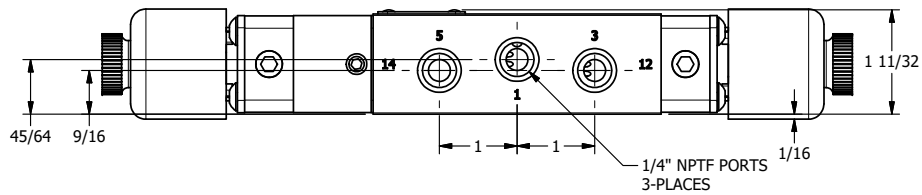

1/2"-14 NPT CONDUIT CONNECTION  
18" LEAD, 3 WIRE

**AAA**  
PRODUCTS  
INTERNATIONAL

**AAA PRODUCTS  
INTERNATIONAL**  
7114 Harry Hines Blvd  
Dallas, TX 75235

TITLE: 1/4" NAMUR, DBL SOL, 2 POS,  
DETENT, EXPL PROOF,  
DUST EXCLDR

DRAWING NO.:  
DIM\_NSS2XLQ

THE INFORMATION CONTAINED WITHIN THIS DOCUMENT IS PROPRIETARY TO AAA PRODUCTS AND MAY NOT BE DISCLOSED WITHOUT PRIOR WRITTEN CONSENT