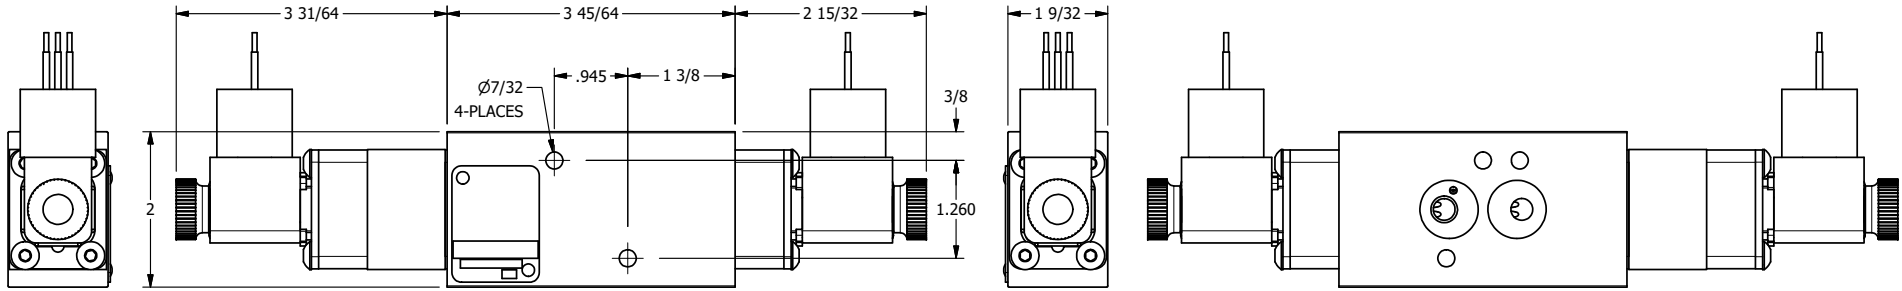

1/2"-14 NPT CONDUIT CONNECTION  
18" LEAD, 3 WIRE

**AAA**  
PRODUCTS  
INTERNATIONAL

**AAA PRODUCTS  
INTERNATIONAL**  
7114 Harry Hines Blvd  
Dallas, TX 75235

TITLE: 1/4" NAMUR, DBL SOL, 2 POS,  
DETENT, MOLD-OVER,  
DUST EXCLDR