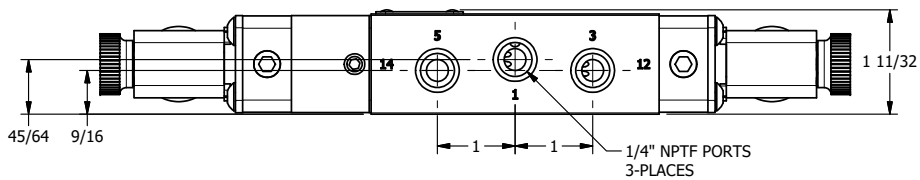

1/2"-14 NPT CONDUIT CONNECTION  
18" LEAD, 3 WIRE

**AAA**  
PRODUCTS  
INTERNATIONAL

**AAA PRODUCTS  
INTERNATIONAL**  
7114 Harry Hines Blvd  
Dallas, TX 75235

TITLE: 1/4" NAMUR, DBL SOL, 2 POS,  
DETENT, MOLD-OVER,  
DUST EXCLDR