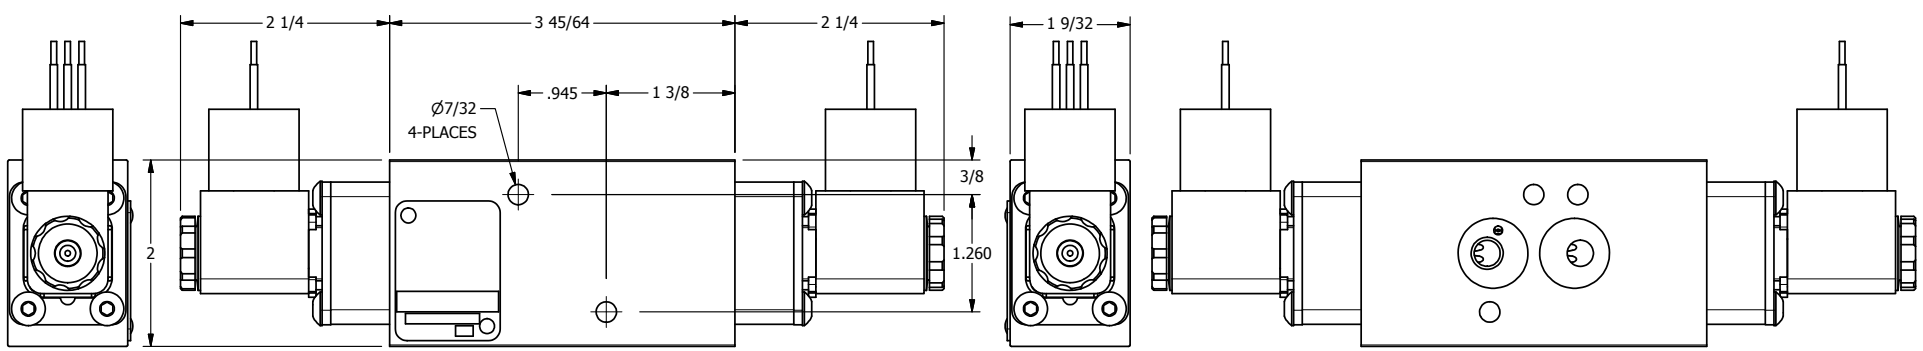

1/2"-14 NPT CONDUIT CONNECTION  
18" LEAD, 3 WIRE

1/4" NPTF PORTS  
3-PLACES

**AAA**  
PRODUCTS  
INTERNATIONAL  
AAA PRODUCTS  
INTERNATIONAL  
7114 Harry Hines Blvd  
Dallas, TX 75235

TITLE: 1/4" NAMUR, DBL SOL, 2 POS,  
FRICTION POS, SOL RTRN,  
MOLD-OVER

DRAWING NO.:  
DIM\_NSS2J

THE INFORMATION CONTAINED WITHIN THIS DOCUMENT IS PROPRIETARY TO AAA PRODUCTS AND MAY NOT BE DISCLOSED WITHOUT PRIOR WRITTEN CONSENT