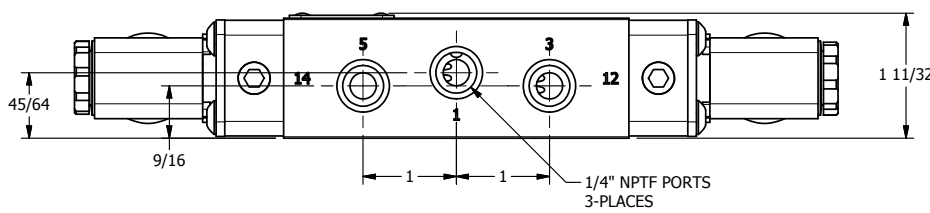

1/2"-14 NPT CONDUIT CONNECTION  
18" LEAD, 3 WIRE

1/4" NPTF PORTS  
3-PLACES

**AAA**  
PRODUCTS  
INTERNATIONAL  
AAA PRODUCTS  
INTERNATIONAL  
7114 Harry Hines Blvd  
Dallas, TX 75235

TITLE: 1/4" NAMUR, DBL SOL, 2 POS,  
FRICTION POS, SOL RTRN,  
MOLD-OVER