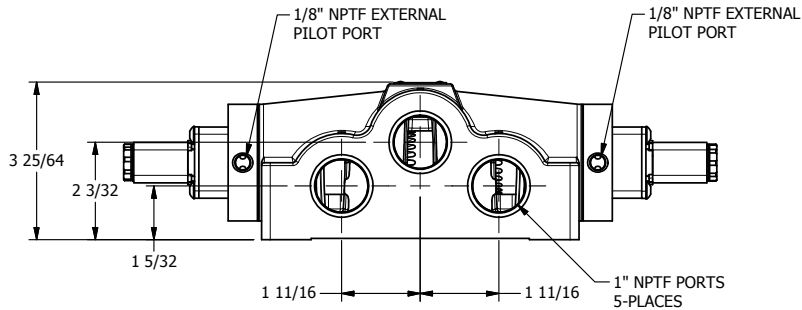

4

3

2

1

**AAA**  
PRODUCTS  
INTERNATIONAL

**AAA PRODUCTS  
INTERNATIONAL**  
7114 Harry Hines Blvd  
Dallas, TX 75235

TITLE: 1" SIDE PORT, DBL SOL, 2 POS,  
FRICTION POS, SOL RTRN, EXT PILOT

DRAWING NO.:  
DIM\_ESS8Z