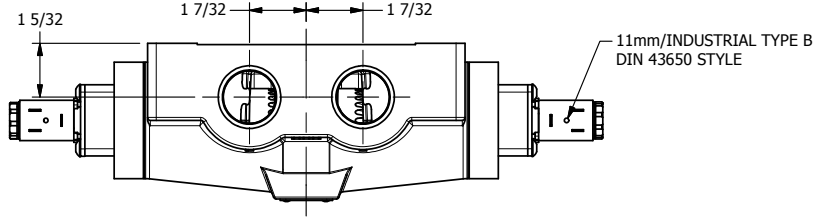

4

3

2

1

**AAA**  
PRODUCTS  
INTERNATIONAL

**AAA PRODUCTS  
INTERNATIONAL**  
7114 Harry Hines Blvd  
Dallas, TX 75235

TITLE: 1" SIDE PORT, DBL SOL, 2 POS,  
FRICTION POS, SOL RTRN, EXT PILOT

DRAWING NO.:  
DIM\_ESS8Z