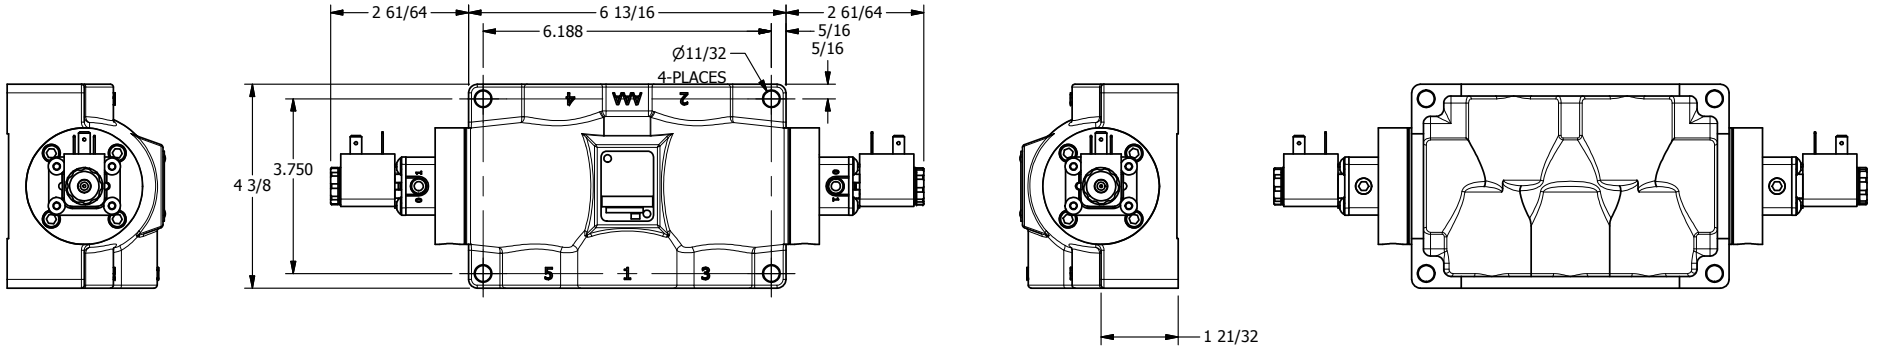

4

3

2

1

**AAA**  
PRODUCTS  
INTERNATIONAL

**AAA PRODUCTS  
INTERNATIONAL**  
7114 Harry Hines Blvd  
Dallas, TX 75235

TITLE: 1" SIDE PORT, DBL SOL, 2 POS,  
FRICTION POS, SOL RTRN, EXT PILOT

DRAWING NO.:  
DIM\_ESS8Z