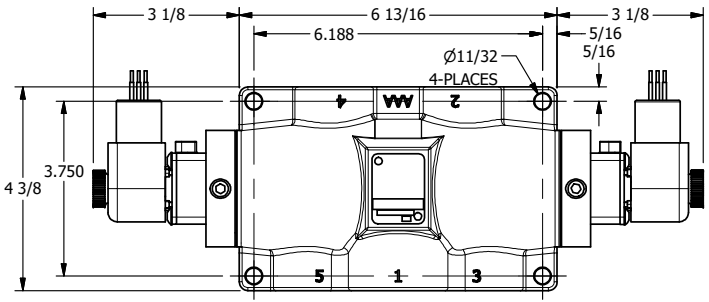

4

3

2

1

1 21/32

**AAA**  
PRODUCTS  
INTERNATIONAL

**AAA PRODUCTS  
INTERNATIONAL**  
7114 Harry Hines Blvd  
Dallas, TX 75235

TITLE: 1" SIDE PORT, DBL SOL, 2 POS,  
SOL RTRN, EXPL PROOF,  
LCKNG OVRD, DUST EXCLDR

DRAWING NO.:  
DIM\_ESS8XOL

4

3

2

THE INFORMATION CONTAINED WITHIN THIS DOCUMENT IS PROPRIETARY TO AAA PRODUCTS AND MAY NOT BE DISCLOSED WITHOUT PRIOR WRITTEN CONSENT