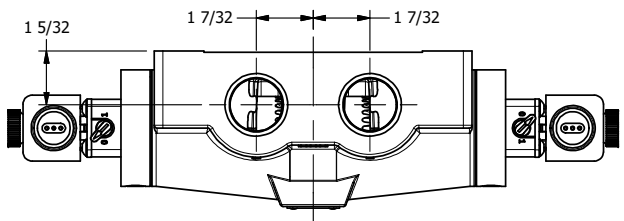

4

3

2

1

1 21/32

**AAA**  
PRODUCTS  
INTERNATIONAL

**AAA PRODUCTS  
INTERNATIONAL**  
7114 Harry Hines Blvd  
Dallas, TX 75235

TITLE: 1" SIDE PORT, DBL SOL, 2 POS,  
SOL RTRN, EXPL PROOF,  
LCKNG OVRD, DUST EXCLDR

DRAWING NO.:  
DIM\_ESS8XOL

4

3

2

THE INFORMATION CONTAINED WITHIN THIS DOCUMENT IS PROPRIETARY TO AAA PRODUCTS AND MAY NOT BE DISCLOSED WITHOUT PRIOR WRITTEN CONSENT