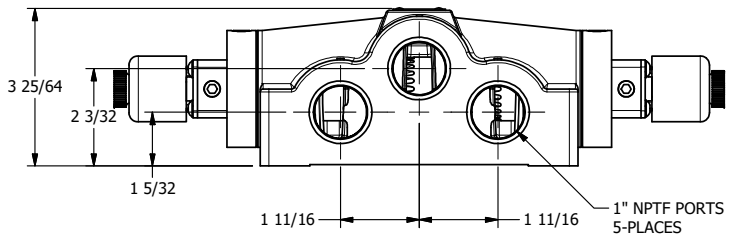

4

3

2

1

1 21/32

**AAA**  
PRODUCTS  
INTERNATIONAL

**AAA PRODUCTS  
INTERNATIONAL**  
7114 Harry Hines Blvd  
Dallas, TX 75235

TITLE: 1" SIDE PORT, DBL SOL, 2 POS,  
SOL RTRN, EXPL PROOF,  
LCKNG OVRD, DUST EXCLDR

DRAWING NO.:  
DIM\_ESS8XOL

4

3

2

THE INFORMATION CONTAINED WITHIN THIS DOCUMENT IS PROPRIETARY TO AAA PRODUCTS AND MAY NOT BE DISCLOSED WITHOUT PRIOR WRITTEN CONSENT