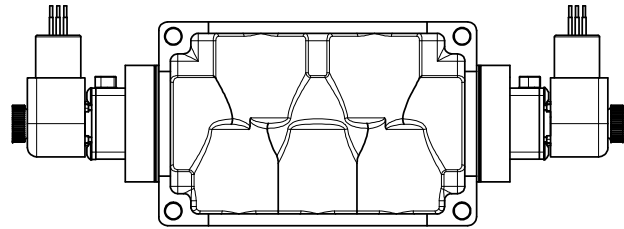

4

3

2

1

1 21/32

**AAA**  
PRODUCTS  
INTERNATIONAL

**AAA PRODUCTS  
INTERNATIONAL**  
7114 Harry Hines Blvd  
Dallas, TX 75235

TITLE: 1" SIDE PORT, DBL SOL, 2 POS,  
SOL RTRN, EXPL PROOF,  
LCKNG OVRD, DUST EXCLDR

DRAWING NO.:  
DIM\_ESS8XOL

4

3

2

THE INFORMATION CONTAINED WITHIN THIS DOCUMENT IS PROPRIETARY TO AAA PRODUCTS AND MAY NOT BE DISCLOSED WITHOUT PRIOR WRITTEN CONSENT