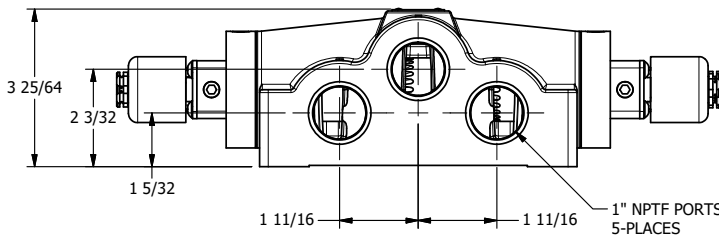

4

3

2

1

1 21/32

B

B

A

A

**AAA PRODUCTS INTERNATIONAL**  
7114 Harry Hines Blvd  
Dallas, TX 75235

TITLE: 1" SIDE PORT, DBL SOL, 2 POS,  
FRCTN POS, SOL RTRN, EXPL PROOF,  
LCKNG OVRD, SIDE VENT

DRAWING NO.:  
DIM\_ESS8XOC

4

3

2

1