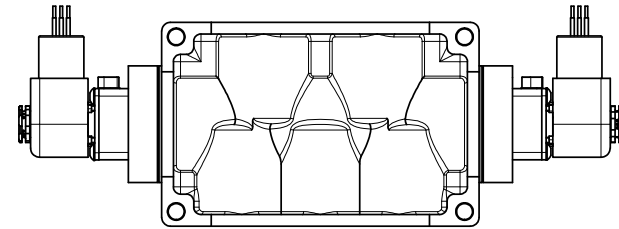

4

3

2

1

1 21/32

B

B

A

A

**AAA PRODUCTS INTERNATIONAL**  
7114 Harry Hines Blvd  
Dallas, TX 75235

TITLE: 1" SIDE PORT, DBL SOL, 2 POS,  
FRCTN POS, SOL RTRN, EXPL PROOF,  
LCKNG OVRD, SIDE VENT

DRAWING NO.:  
DIM\_ESS8XOC

4

3

2

1