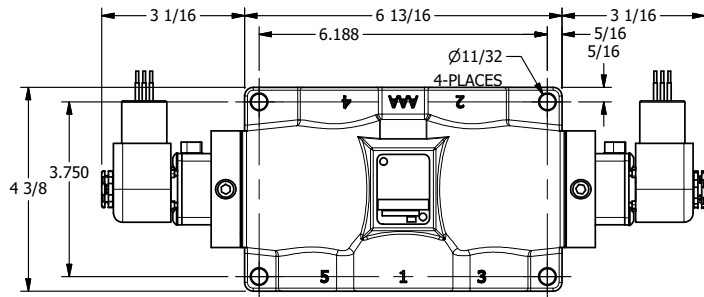

4

3

2

1

1 21/32

B

B

A

A

**AAA PRODUCTS INTERNATIONAL**  
7114 Harry Hines Blvd  
Dallas, TX 75235

TITLE: 1" SIDE PORT, DBL SOL, 2 POS,  
FRCTN POS, SOL RTRN, EXPL PROOF,  
LCKNG OVRD, SIDE VENT

DRAWING NO.:  
DIM\_ESS8XOC

4

3

2

1