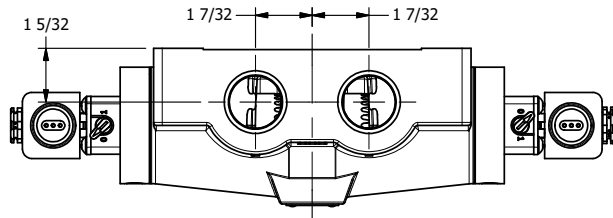

4

3

2

1

1 21/32

B

B

A

A

**AAA PRODUCTS INTERNATIONAL**  
7114 Harry Hines Blvd  
Dallas, TX 75235

TITLE: 1" SIDE PORT, DBL SOL, 2 POS,  
FRCTN POS, SOL RTRN, EXPL PROOF,  
LCKNG OVRD, SIDE VENT

DRAWING NO.:  
DIM\_ESS8XOC

4

3

2

1