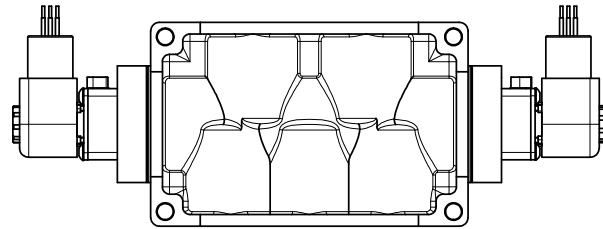

4

3

2

1

1 21/32

AAA
PRODUCTS
INTERNATIONAL

**AAA PRODUCTS
INTERNATIONAL**
7114 Harry Hines Blvd
Dallas, TX 75235

TITLE: 1" SIDE PORT, DBL SOL, 2 POS,
FRICTION POS, SOL RTRN,
EXPL PROOF, LCKNG OVVRD

DRAWING NO.:
DIM_ESS8XO

4

3

2

1

THE INFORMATION CONTAINED WITHIN THIS DOCUMENT IS PROPRIETARY TO AAA PRODUCTS AND MAY NOT BE DISCLOSED WITHOUT PRIOR WRITTEN CONSENT