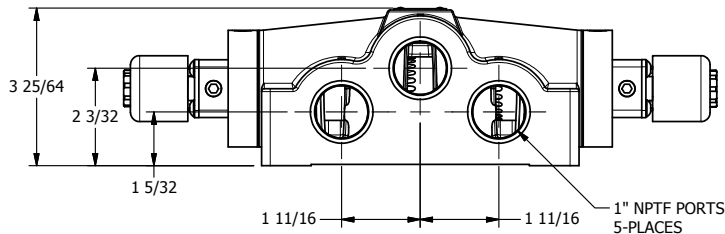

4

3

2

1

1 21/32

AAA
PRODUCTS
INTERNATIONAL

**AAA PRODUCTS
INTERNATIONAL**
7114 Harry Hines Blvd
Dallas, TX 75235

TITLE: 1" SIDE PORT, DBL SOL, 2 POS,
FRICTION POS, SOL RTRN,
EXPL PROOF, LCKNG OVVRD

DRAWING NO.:
DIM_ESS8XO

4

3

2

1

THE INFORMATION CONTAINED WITHIN THIS DOCUMENT IS PROPRIETARY TO AAA PRODUCTS AND MAY NOT BE DISCLOSED WITHOUT PRIOR WRITTEN CONSENT