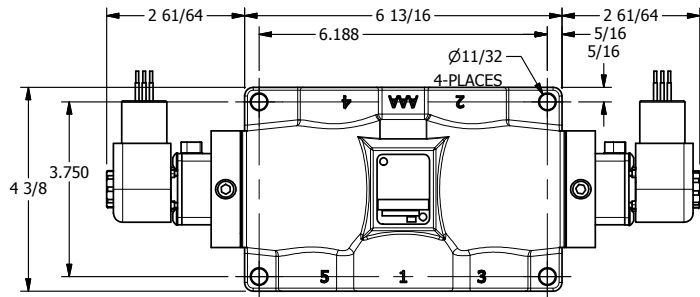

4

3

2

1

1 21/32

AAA
PRODUCTS
INTERNATIONAL

**AAA PRODUCTS
INTERNATIONAL**
7114 Harry Hines Blvd
Dallas, TX 75235

TITLE: 1" SIDE PORT, DBL SOL, 2 POS,
FRICTION POS, SOL RTRN,
EXPL PROOF, LCKNG OVVRD

DRAWING NO.:
DIM_ESS8XO

4

3

2

1

THE INFORMATION CONTAINED WITHIN THIS DOCUMENT IS PROPRIETARY TO AAA PRODUCTS AND MAY NOT BE DISCLOSED WITHOUT PRIOR WRITTEN CONSENT