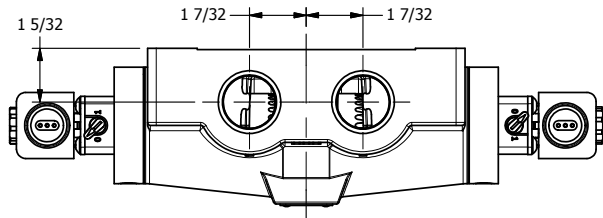

4

3

2

1

1 21/32

AAA
PRODUCTS
INTERNATIONAL

**AAA PRODUCTS
INTERNATIONAL**
7114 Harry Hines Blvd
Dallas, TX 75235

TITLE: 1" SIDE PORT, DBL SOL, 2 POS,
FRICTION POS, SOL RTRN,
EXPL PROOF, LCKNG OVVRD

DRAWING NO.:
DIM_ESS8XO

4

3

2

1

THE INFORMATION CONTAINED WITHIN THIS DOCUMENT IS PROPRIETARY TO AAA PRODUCTS AND MAY NOT BE DISCLOSED WITHOUT PRIOR WRITTEN CONSENT