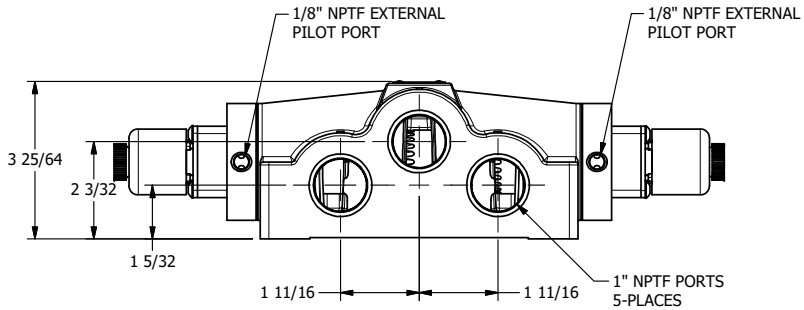

4

3

2

1

**AAA**  
PRODUCTS  
INTERNATIONAL

**AAA PRODUCTS INTERNATIONAL**  
7114 Harry Hines Blvd  
Dallas, TX 75235

TITLE: 1" SIDE PORT, DBL SOL, 2 POS,  
SOL RTRN, EXPL PROOF,  
DUST EXCLDR, EXT PILOT

DRAWING NO.:  
DIM\_ESS8XLZ