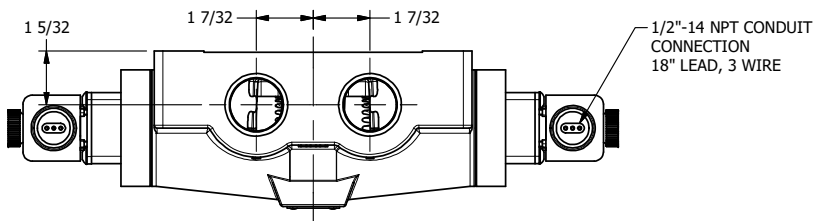

4

3

2

1

**AAA**  
PRODUCTS  
INTERNATIONAL

**AAA PRODUCTS INTERNATIONAL**  
7114 Harry Hines Blvd  
Dallas, TX 75235

TITLE: 1" SIDE PORT, DBL SOL, 2 POS,  
SOL RTRN, EXPL PROOF,  
DUST EXCLDR, EXT PILOT

DRAWING NO.:  
DIM\_ESS8XLZ