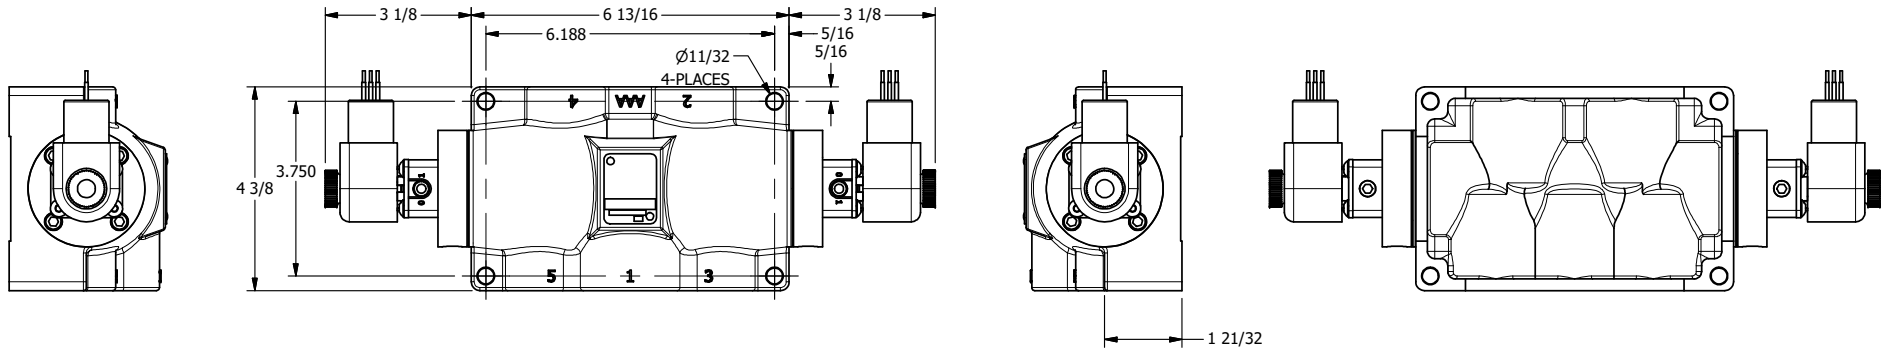

4

3

2

1

**AAA**  
PRODUCTS  
INTERNATIONAL

**AAA PRODUCTS INTERNATIONAL**  
7114 Harry Hines Blvd  
Dallas, TX 75235

TITLE: 1" SIDE PORT, DBL SOL, 2 POS,  
SOL RTRN, EXPL PROOF,  
DUST EXCLDR, EXT PILOT

DRAWING NO.:  
DIM\_ESS8XLZ