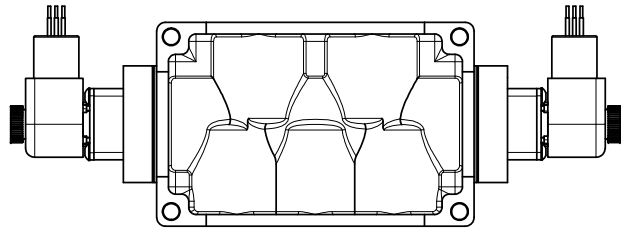

4

3

2

1

1 21/32

AAA
PRODUCTS
INTERNATIONAL

**AAA PRODUCTS
INTERNATIONAL**
7114 Harry Hines Blvd
Dallas, TX 75235

TITLE: 1" SIDE PORT, DBL SOL, 2 POS,
FRICTION POS, SOL RTRN,
EXPLOSION PROOF, DUST EXCLDR

DRAWING NO.:
DIM_ESS8XL

4

3

2

1

THE INFORMATION CONTAINED WITHIN THIS DOCUMENT IS PROPRIETARY TO AAA PRODUCTS AND MAY NOT BE DISCLOSED WITHOUT PRIOR WRITTEN CONSENT