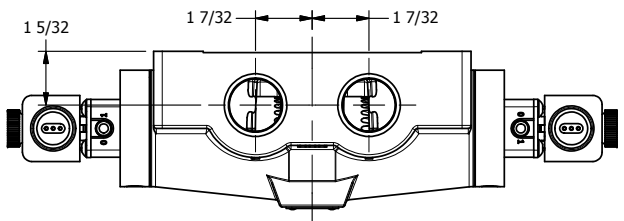

4

3

2

1

1 21/32

AAA
PRODUCTS
INTERNATIONAL

**AAA PRODUCTS
INTERNATIONAL**
7114 Harry Hines Blvd
Dallas, TX 75235

TITLE: 1" SIDE PORT, DBL SOL, 2 POS,
FRICTION POS, SOL RTRN,
EXPLOSION PROOF, DUST EXCLDR

DRAWING NO.:
DIM_ESS8XL

4

3

2

1

THE INFORMATION CONTAINED WITHIN THIS DOCUMENT IS PROPRIETARY TO AAA PRODUCTS AND MAY NOT BE DISCLOSED WITHOUT PRIOR WRITTEN CONSENT