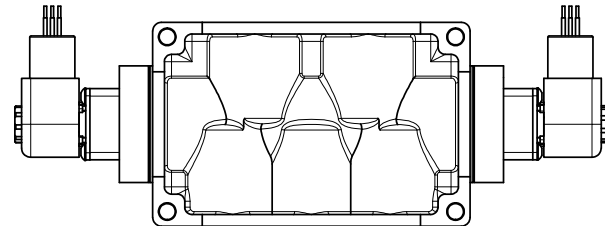

4

3

2

1

1 21/32

B

B

A

A

AAA
PRODUCTS
INTERNATIONAL

**AAA PRODUCTS
INTERNATIONAL**
7114 Harry Hines Blvd
Dallas, TX 75235

TITLE: 1" SIDE PORT, DBL SOL, 2 POS,
FRICTION POS, SOL RTRN,
EXPLOSION PROOF

DRAWING NO.:
DIM_ESS8X

4

3

2