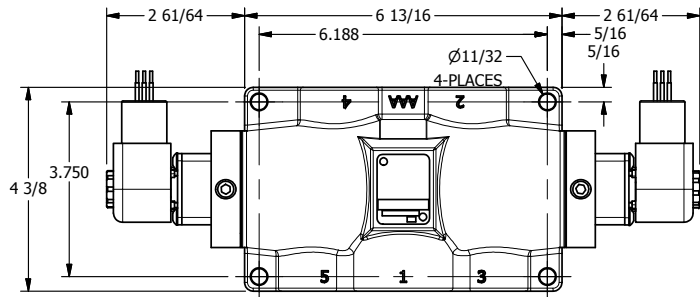

4

3

2

1

1 21/32

B

B

A

A

AAA
PRODUCTS
INTERNATIONAL

**AAA PRODUCTS
INTERNATIONAL**
7114 Harry Hines Blvd
Dallas, TX 75235

TITLE: 1" SIDE PORT, DBL SOL, 2 POS,
FRICTION POS, SOL RTRN,
EXPLOSION PROOF

DRAWING NO.:
DIM_ESS8X

4

3

2