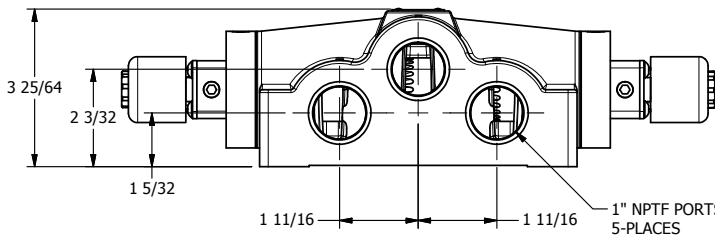

4

3

2

1

1 21/32

B

B

A

A

AAA
PRODUCTS
INTERNATIONAL

**AAA PRODUCTS
INTERNATIONAL**
7114 Harry Hines Blvd
Dallas, TX 75235

TITLE: 1" SIDE PORT, DBL SOL, 2 POS,
FRICTION POS, SOL RTRN,
EXPLOSION PROOF

DRAWING NO.:
DIM_ESS8X

4

3

2