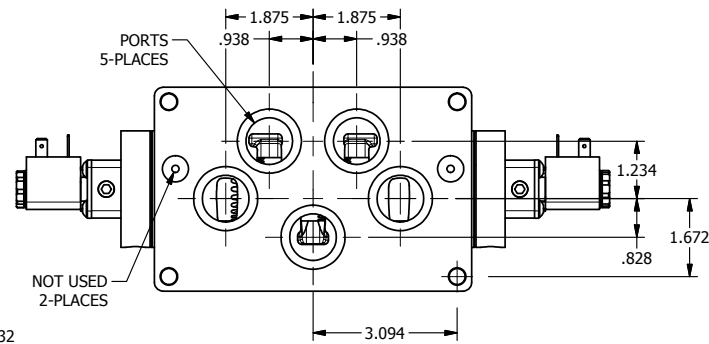

4

3

2

1

AAA
PRODUCTS
INTERNATIONAL

**AAA PRODUCTS
INTERNATIONAL**
7114 Harry Hines Blvd
Dallas, TX 75235

TITLE: 1" SIDE PORT, DBL SOL, 2 POS,
FRICTION POS, SOL RTRN, EXT PILOT

DRAWING NO.:
DIM_ESS8PZ