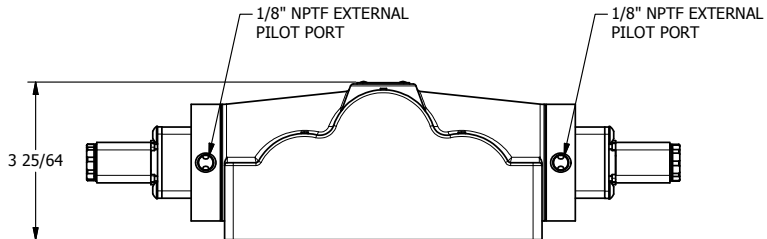

4

3

2

1

AAA
PRODUCTS
INTERNATIONAL

**AAA PRODUCTS
INTERNATIONAL**
7114 Harry Hines Blvd
Dallas, TX 75235

TITLE: 1" SIDE PORT, DBL SOL, 2 POS,
FRICTION POS, SOL RTRN, EXT PILOT

DRAWING NO.:
DIM_ESS8PZ