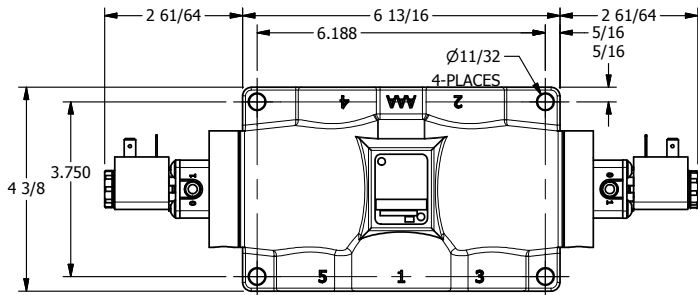

4

3

2

1

AAA
PRODUCTS
INTERNATIONAL

**AAA PRODUCTS
INTERNATIONAL**
7114 Harry Hines Blvd
Dallas, TX 75235

TITLE: 1" SIDE PORT, DBL SOL, 2 POS,
FRICTION POS, SOL RTRN, EXT PILOT

DRAWING NO.:
DIM_ESS8PZ