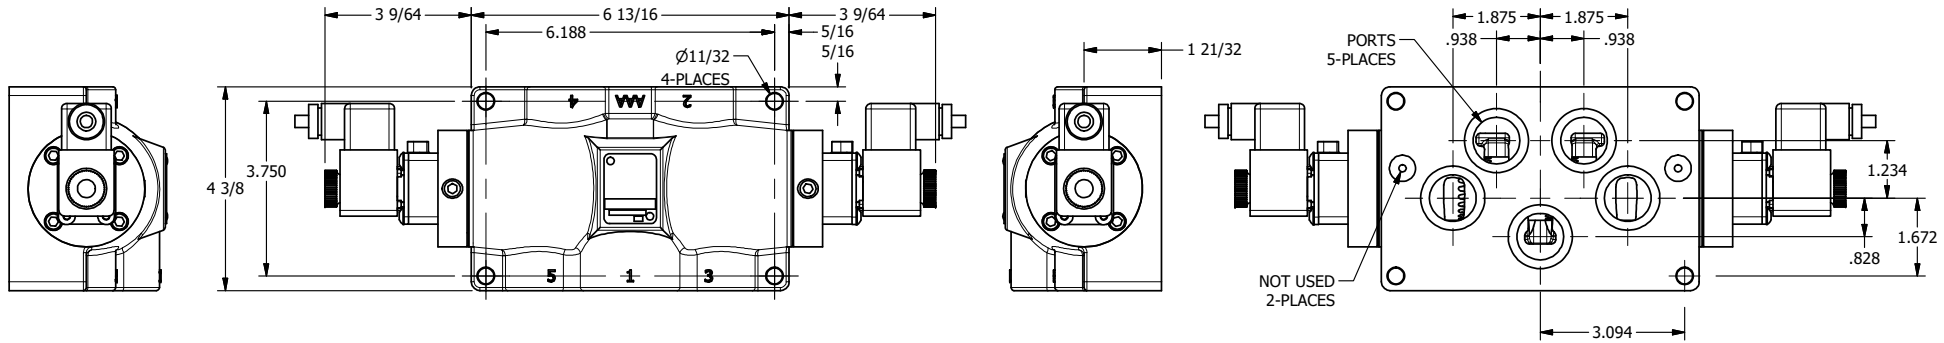

4

3

2

1

**AAA**  
PRODUCTS  
INTERNATIONAL

**AAA PRODUCTS  
INTERNATIONAL**  
7114 Harry Hines Blvd  
Dallas, TX 75235

TITLE: 1" SIDE PORT, DBL SOL, 2 POS,  
SOL RTRN, ATEX,  
LCKNG OVRD, DUST EXCLDR

DRAWING NO.:  
DIM\_ESS8PTOL