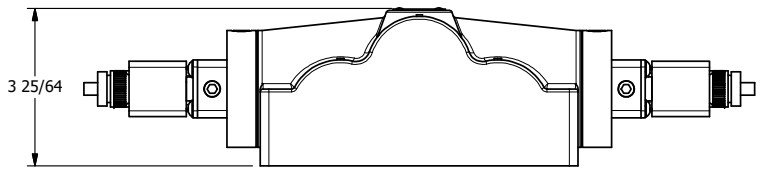

4

3

2

1

**AAA**  
PRODUCTS  
INTERNATIONAL

**AAA PRODUCTS  
INTERNATIONAL**  
7114 Harry Hines Blvd  
Dallas, TX 75235

TITLE: 1" SIDE PORT, DBL SOL, 2 POS,  
SOL RTRN, ATEX,  
LCKNG OVRD, DUST EXCLDR

DRAWING NO.:  
DIM\_ESS8PTOL