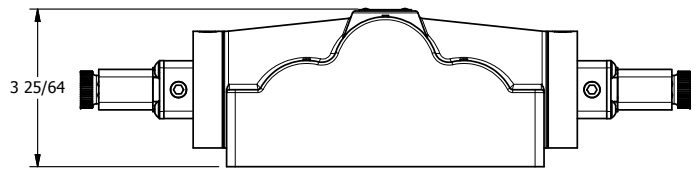

4

3

2

1

AAA
 PRODUCTS
 INTERNATIONAL

**AAA PRODUCTS
 INTERNATIONAL**
 7114 Harry Hines Blvd
 Dallas, TX 75235

TITLE: 1" SIDE PORT, DBL SOL, 2 POS,
 FRICTION POS, SOL RTRN,
 LCKNG OVRD, DUST EXCLDR

DRAWING NO.:
 DIM_ESS8POL