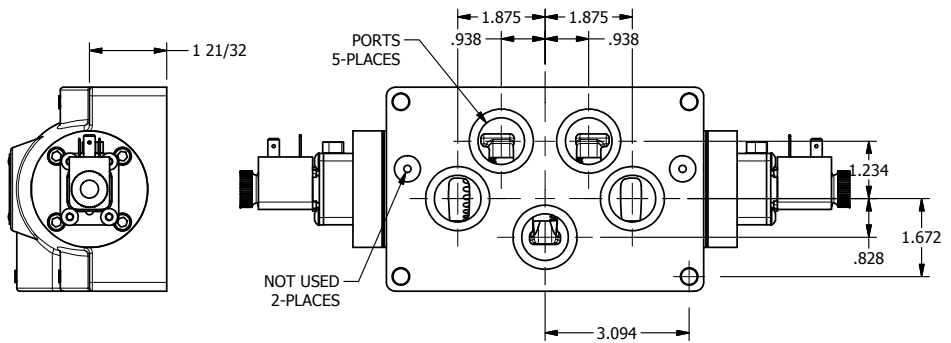

4

3

2

1

AAA
 PRODUCTS
 INTERNATIONAL

**AAA PRODUCTS
 INTERNATIONAL**
 7114 Harry Hines Blvd
 Dallas, TX 75235

TITLE: 1" SIDE PORT, DBL SOL, 2 POS,
 FRICTION POS, SOL RTRN,
 LCKNG OVRD, DUST EXCLDR

DRAWING NO.:
 DIM_ESS8POL