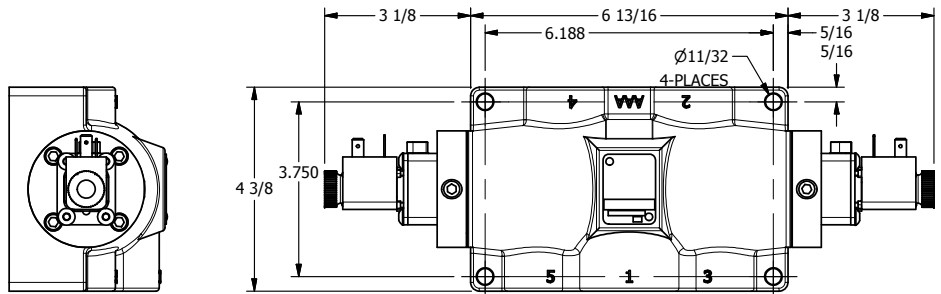

4

3

2

1

AAA
 PRODUCTS
 INTERNATIONAL

**AAA PRODUCTS
 INTERNATIONAL**
 7114 Harry Hines Blvd
 Dallas, TX 75235

TITLE: 1" SIDE PORT, DBL SOL, 2 POS,
 FRICTION POS, SOL RTRN,
 LCKNG OVRD, DUST EXCLDR

DRAWING NO.:
 DIM_ESS8POL