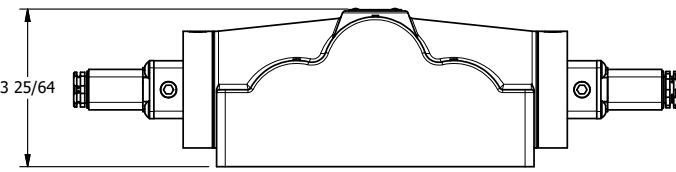

4

3

2

1

**AAA PRODUCTS INTERNATIONAL**  
7114 Harry Hines Blvd  
Dallas, TX 75235

TITLE: 1" SIDE PORT, DBL SOL, 2 POS,  
FRICTION POS, SOL RTRN,  
LCKNG OVRD, SIDE VENT

DRAWING NO.:  
DIM\_ESS8POC

4