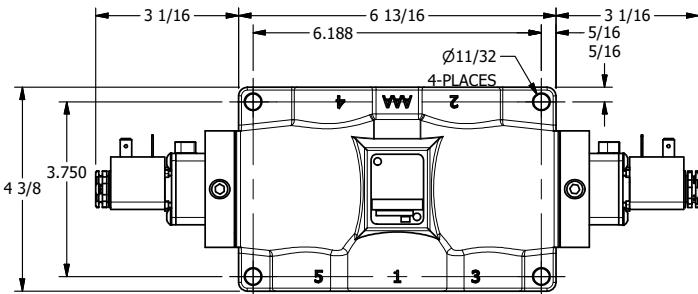

4

3

2

1

**AAA PRODUCTS INTERNATIONAL**  
7114 Harry Hines Blvd  
Dallas, TX 75235

TITLE: 1" SIDE PORT, DBL SOL, 2 POS,  
FRICTION POS, SOL RTRN,  
LCKNG OVRD, SIDE VENT

DRAWING NO.:  
DIM\_ESS8POC

4