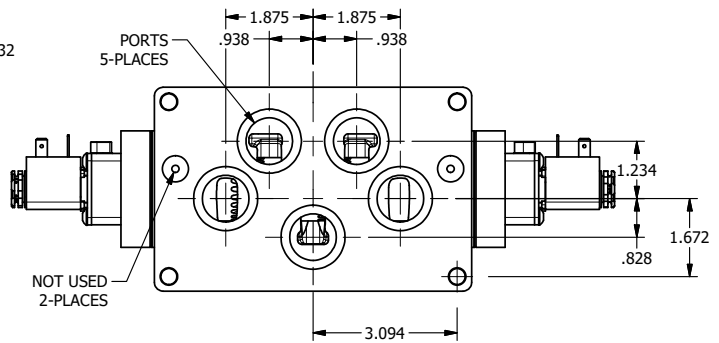

4

3

2

1

**AAA PRODUCTS INTERNATIONAL**  
7114 Harry Hines Blvd  
Dallas, TX 75235

TITLE: 1" SIDE PORT, DBL SOL, 2 POS,  
FRICTION POS, SOL RTRN,  
LCKNG OVRD, SIDE VENT

DRAWING NO.:  
DIM\_ESS8POC

4