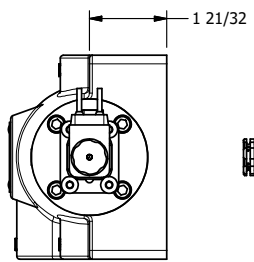

4

3

2

1

3 25/64

AAA PRODUCTS INTERNATIONAL
 7114 Harry Hines Blvd
 Dallas, TX 75235

TITLE: 1" SIDE PORT, DBL SOL, 2 POS, FRCTN POS, SOL RTRN, FLYING LEAD, LCKNG OVRD, SIDE VENT

DRAWING NO.: DIM_ESS8PMOC