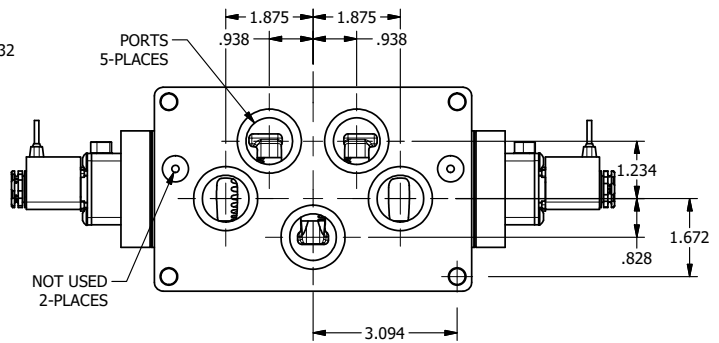

4

3

2

1

3 25/64

AAA PRODUCTS INTERNATIONAL
 7114 Harry Hines Blvd
 Dallas, TX 75235

TITLE: 1" SIDE PORT, DBL SOL, 2 POS, FRCTN POS, SOL RTRN, FLYING LEAD, LCKNG OVRD, SIDE VENT

DRAWING NO.: DIM_ESS8PMOC