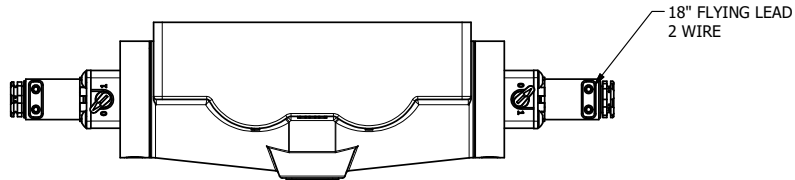

4

3

2

1

3 25/64

AAA PRODUCTS INTERNATIONAL
 7114 Harry Hines Blvd
 Dallas, TX 75235

TITLE: 1" SIDE PORT, DBL SOL, 2 POS, FRCTN POS, SOL RTRN, FLYING LEAD, LCKNG OVRD, SIDE VENT

DRAWING NO.: DIM_ESS8PMOC