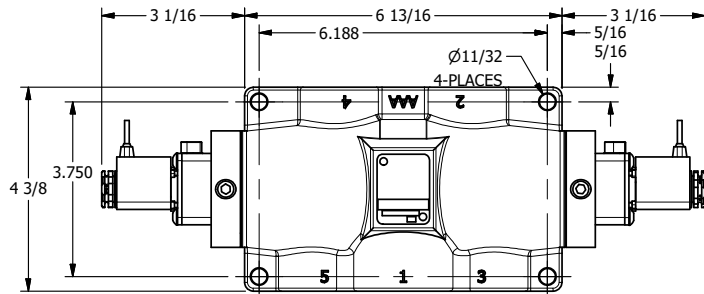

4

3

2

1

3 25/64

AAA PRODUCTS INTERNATIONAL
 7114 Harry Hines Blvd
 Dallas, TX 75235

TITLE: 1" SIDE PORT, DBL SOL, 2 POS, FRCTN POS, SOL RTRN, FLYING LEAD, LCKNG OVRD, SIDE VENT

DRAWING NO.: DIM_ESS8PMOC