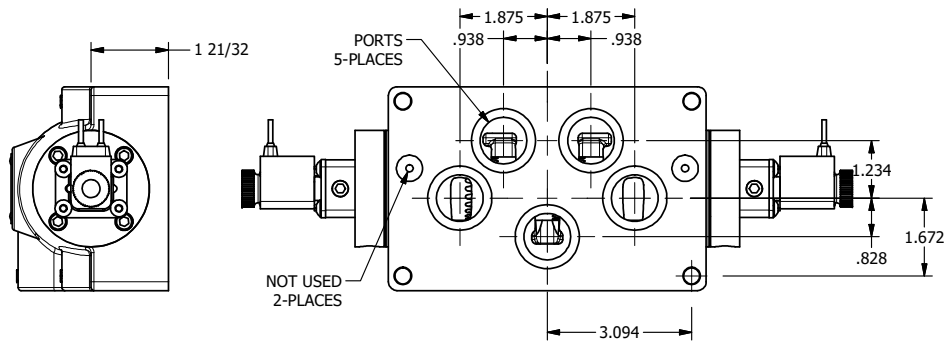

4

3

2

1

AAA
PRODUCTS
INTERNATIONAL

AAA PRODUCTS INTERNATIONAL
7114 Harry Hines Blvd
Dallas, TX 75235

TITLE: 1" SIDE PORT, DBL SOL, 2 POS,
SOL RTRN, FLYING LEAD,
120/60, DUST EXCLDR, EXT PILOT

DRAWING NO.:
DIM_ESS8PMLZ