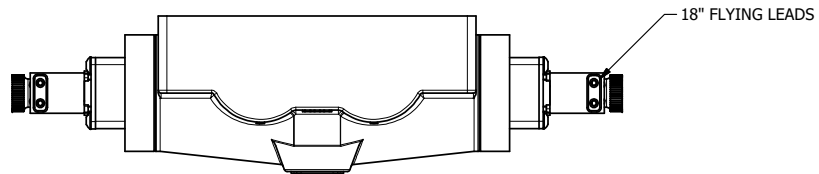

4

3

2

1

AAA
PRODUCTS
INTERNATIONAL

AAA PRODUCTS INTERNATIONAL
7114 Harry Hines Blvd
Dallas, TX 75235

TITLE: 1" SIDE PORT, DBL SOL, 2 POS,
SOL RTRN, FLYING LEAD,
120/60, DUST EXCLDR, EXT PILOT

DRAWING NO.:
DIM_ESS8PMLZ