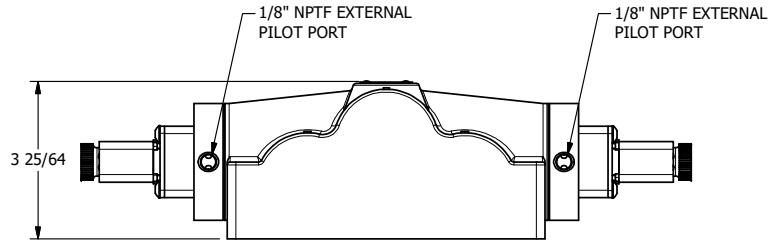

4

3

2

1

AAA
PRODUCTS
INTERNATIONAL

AAA PRODUCTS INTERNATIONAL
7114 Harry Hines Blvd
Dallas, TX 75235

TITLE: 1" SIDE PORT, DBL SOL, 2 POS,
SOL RTRN, FLYING LEAD,
120/60, DUST EXCLDR, EXT PILOT

DRAWING NO.:
DIM_ESS8PMLZ