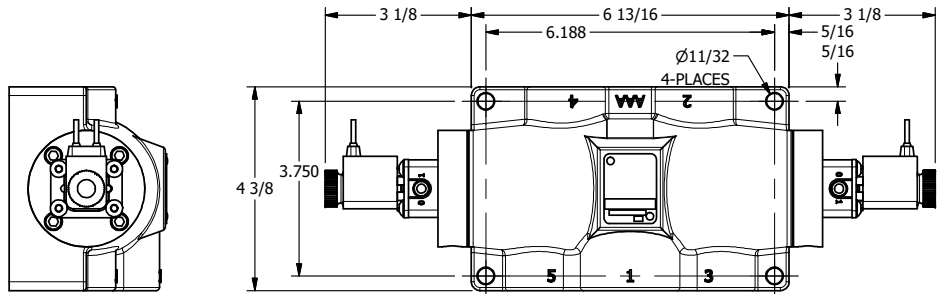

4

3

2

1

AAA
PRODUCTS
INTERNATIONAL

AAA PRODUCTS INTERNATIONAL
7114 Harry Hines Blvd
Dallas, TX 75235

TITLE: 1" SIDE PORT, DBL SOL, 2 POS,
SOL RTRN, FLYING LEAD,
120/60, DUST EXCLDR, EXT PILOT

DRAWING NO.:
DIM_ESS8PMLZ