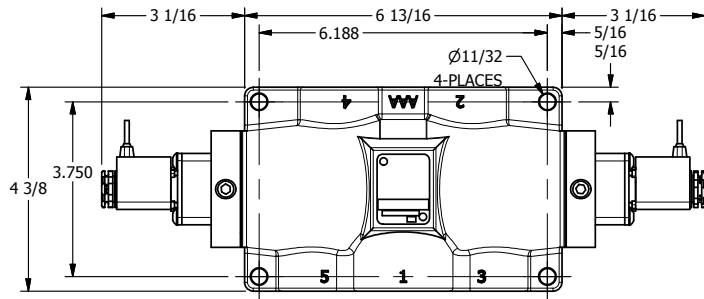

4

3

2

1

B

B

A

A

4

3

2

1

A

A

AAA
PRODUCTS
INTERNATIONAL

**AAA PRODUCTS
INTERNATIONAL**
7114 Harry Hines Blvd
Dallas, TX 75235

TITLE: 1" SIDE PORT, DBL SOL, 2 POS,
FRICTION POS, SOL RTRN,
FLYING LEAD, SIDE VENT

DRAWING NO.:
DIM_ESS8PMC

THE INFORMATION CONTAINED WITHIN THIS DOCUMENT IS PROPRIETARY TO AAA PRODUCTS AND MAY NOT BE DISCLOSED WITHOUT PRIOR WRITTEN CONSENT