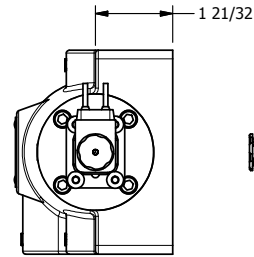

4

3

2

1

B

B

A

A

4

3

2

1

A

A

AAA
PRODUCTS
INTERNATIONAL

**AAA PRODUCTS
INTERNATIONAL**
7114 Harry Hines Blvd
Dallas, TX 75235

TITLE: 1" SIDE PORT, DBL SOL, 2 POS,
FRICTION POS, SOL RTRN,
FLYING LEAD, SIDE VENT

DRAWING NO.:
DIM_ESS8PMC

THE INFORMATION CONTAINED WITHIN THIS DOCUMENT IS PROPRIETARY TO AAA PRODUCTS AND MAY NOT BE DISCLOSED WITHOUT PRIOR WRITTEN CONSENT