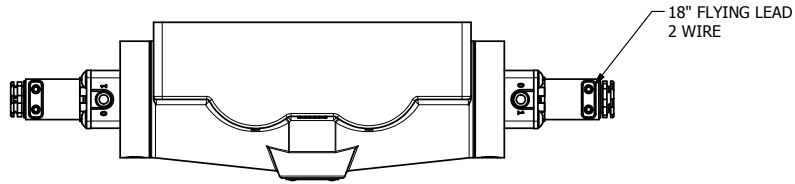

4

3

2

1

B

B

A

A

4

3

2

1

A

A

AAA
PRODUCTS
INTERNATIONAL

**AAA PRODUCTS
INTERNATIONAL**
7114 Harry Hines Blvd
Dallas, TX 75235

TITLE: 1" SIDE PORT, DBL SOL, 2 POS,
FRICTION POS, SOL RTRN,
FLYING LEAD, SIDE VENT

DRAWING NO.:
DIM_ESS8PMC

THE INFORMATION CONTAINED WITHIN THIS DOCUMENT IS PROPRIETARY TO AAA PRODUCTS AND MAY NOT BE DISCLOSED WITHOUT PRIOR WRITTEN CONSENT