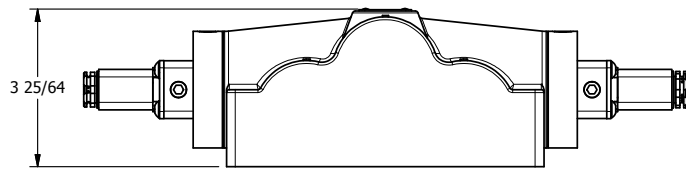

4

3

2

1

B

B

A

A

TITLE: 1" SIDE PORT, DBL SOL, 2 POS,  
FRICTION POS, SOL RTRN,  
FLYING LEAD, SIDE VENT

DRAWING NO.:  
DIM\_ESS8PMC

THE INFORMATION CONTAINED WITHIN THIS DOCUMENT IS PROPRIETARY TO AAA PRODUCTS AND MAY NOT BE DISCLOSED WITHOUT PRIOR WRITTEN CONSENT