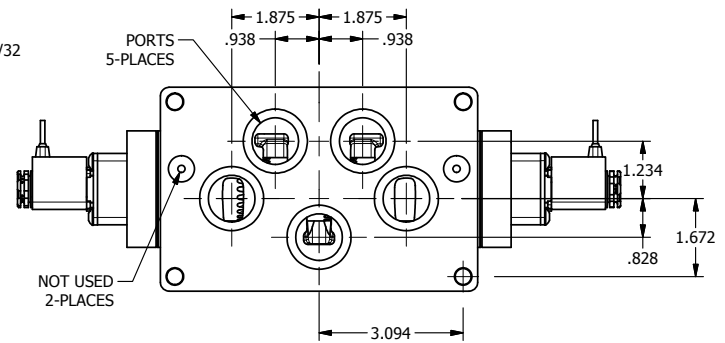

4

3

2

1

B

B

A

A

4

3

2

1

A

A

AAA
PRODUCTS
INTERNATIONAL

**AAA PRODUCTS
INTERNATIONAL**
7114 Harry Hines Blvd
Dallas, TX 75235

TITLE: 1" SIDE PORT, DBL SOL, 2 POS,
FRICTION POS, SOL RTRN,
FLYING LEAD, SIDE VENT

DRAWING NO.:
DIM_ESS8PMC

THE INFORMATION CONTAINED WITHIN THIS DOCUMENT IS PROPRIETARY TO AAA PRODUCTS AND MAY NOT BE DISCLOSED WITHOUT PRIOR WRITTEN CONSENT