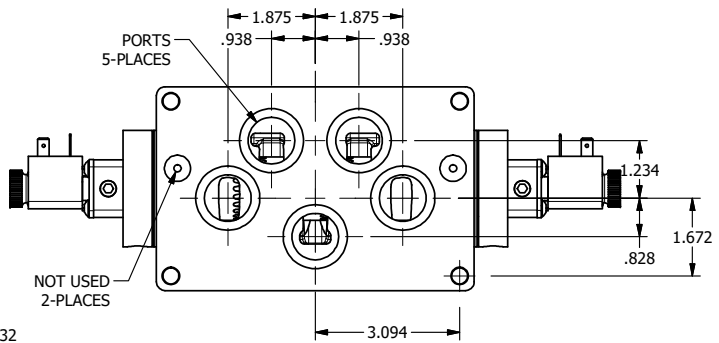

4

3

2

1

**AAA**  
PRODUCTS  
INTERNATIONAL

**AAA PRODUCTS INTERNATIONAL**  
7114 Harry Hines Blvd  
Dallas, TX 75235

TITLE: 1" SIDE PORT, DBL SOL, 2 POS,  
SOL RTRN,  
DUST EXCLDR, EXT PILOT

DRAWING NO.:  
DIM\_ESS8PLZ