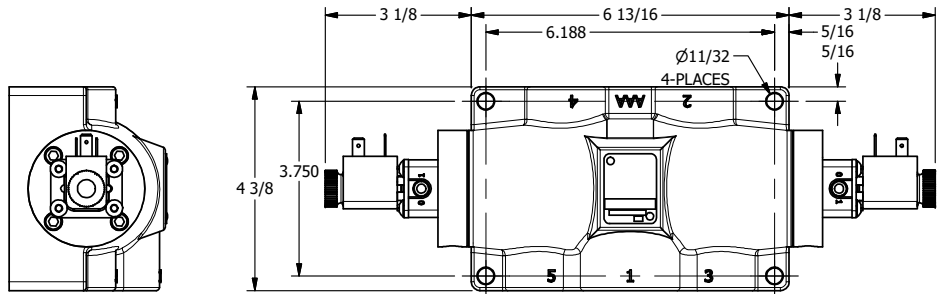

4

3

2

1

**AAA**  
PRODUCTS  
INTERNATIONAL

**AAA PRODUCTS INTERNATIONAL**  
7114 Harry Hines Blvd  
Dallas, TX 75235

TITLE: 1" SIDE PORT, DBL SOL, 2 POS,  
SOL RTRN,  
DUST EXCLDR, EXT PILOT

DRAWING NO.:  
DIM\_ESS8PLZ