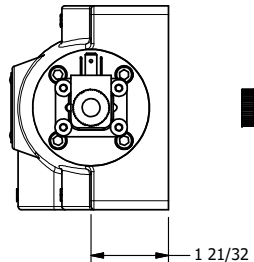

4

3

2

1

**AAA**  
PRODUCTS  
INTERNATIONAL

**AAA PRODUCTS INTERNATIONAL**  
7114 Harry Hines Blvd  
Dallas, TX 75235

TITLE: 1" SIDE PORT, DBL SOL, 2 POS,  
SOL RTRN,  
DUST EXCLDR, EXT PILOT

DRAWING NO.:  
DIM\_ESS8PLZ