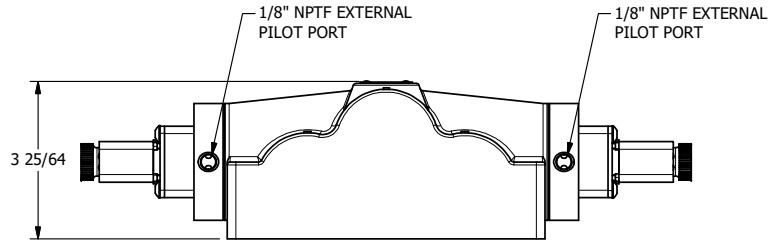

4

3

2

1

**AAA**  
PRODUCTS  
INTERNATIONAL

**AAA PRODUCTS INTERNATIONAL**  
7114 Harry Hines Blvd  
Dallas, TX 75235

TITLE: 1" SIDE PORT, DBL SOL, 2 POS,  
SOL RTRN,  
DUST EXCLDR, EXT PILOT

DRAWING NO.:  
DIM\_ESS8PLZ