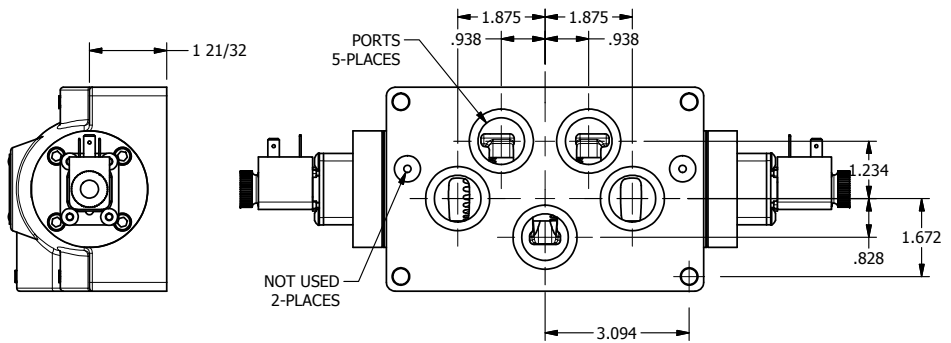

4

3

2

1

AAA
PRODUCTS
INTERNATIONAL

**AAA PRODUCTS
INTERNATIONAL**
7114 Harry Hines Blvd
Dallas, TX 75235

TITLE: 1" SIDE PORT, DBL SOL, 2 POS,
FRICTION POS, SOL RTRN,
DUST EXCLDR

DRAWING NO.:
DIM_ESS8PL