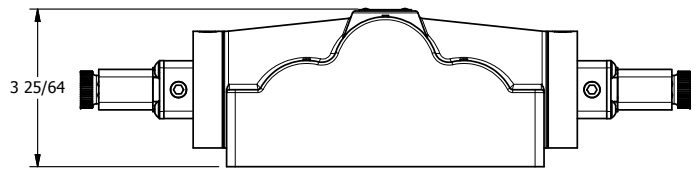

4

3

2

1

AAA
PRODUCTS
INTERNATIONAL

**AAA PRODUCTS
INTERNATIONAL**
7114 Harry Hines Blvd
Dallas, TX 75235

TITLE: 1" SIDE PORT, DBL SOL, 2 POS,
FRICTION POS, SOL RTRN,
DUST EXCLDR

DRAWING NO.:
DIM_ESS8PL