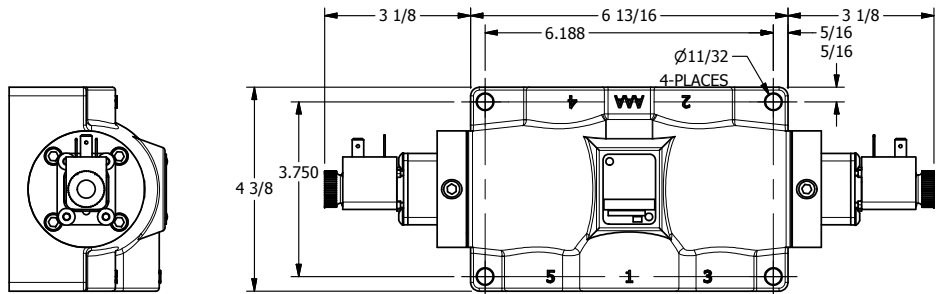

4

3

2

1

AAA
PRODUCTS
INTERNATIONAL

**AAA PRODUCTS
INTERNATIONAL**
7114 Harry Hines Blvd
Dallas, TX 75235

TITLE: 1" SIDE PORT, DBL SOL, 2 POS,
FRICTION POS, SOL RTRN,
DUST EXCLDR

DRAWING NO.:
DIM_ESS8PL